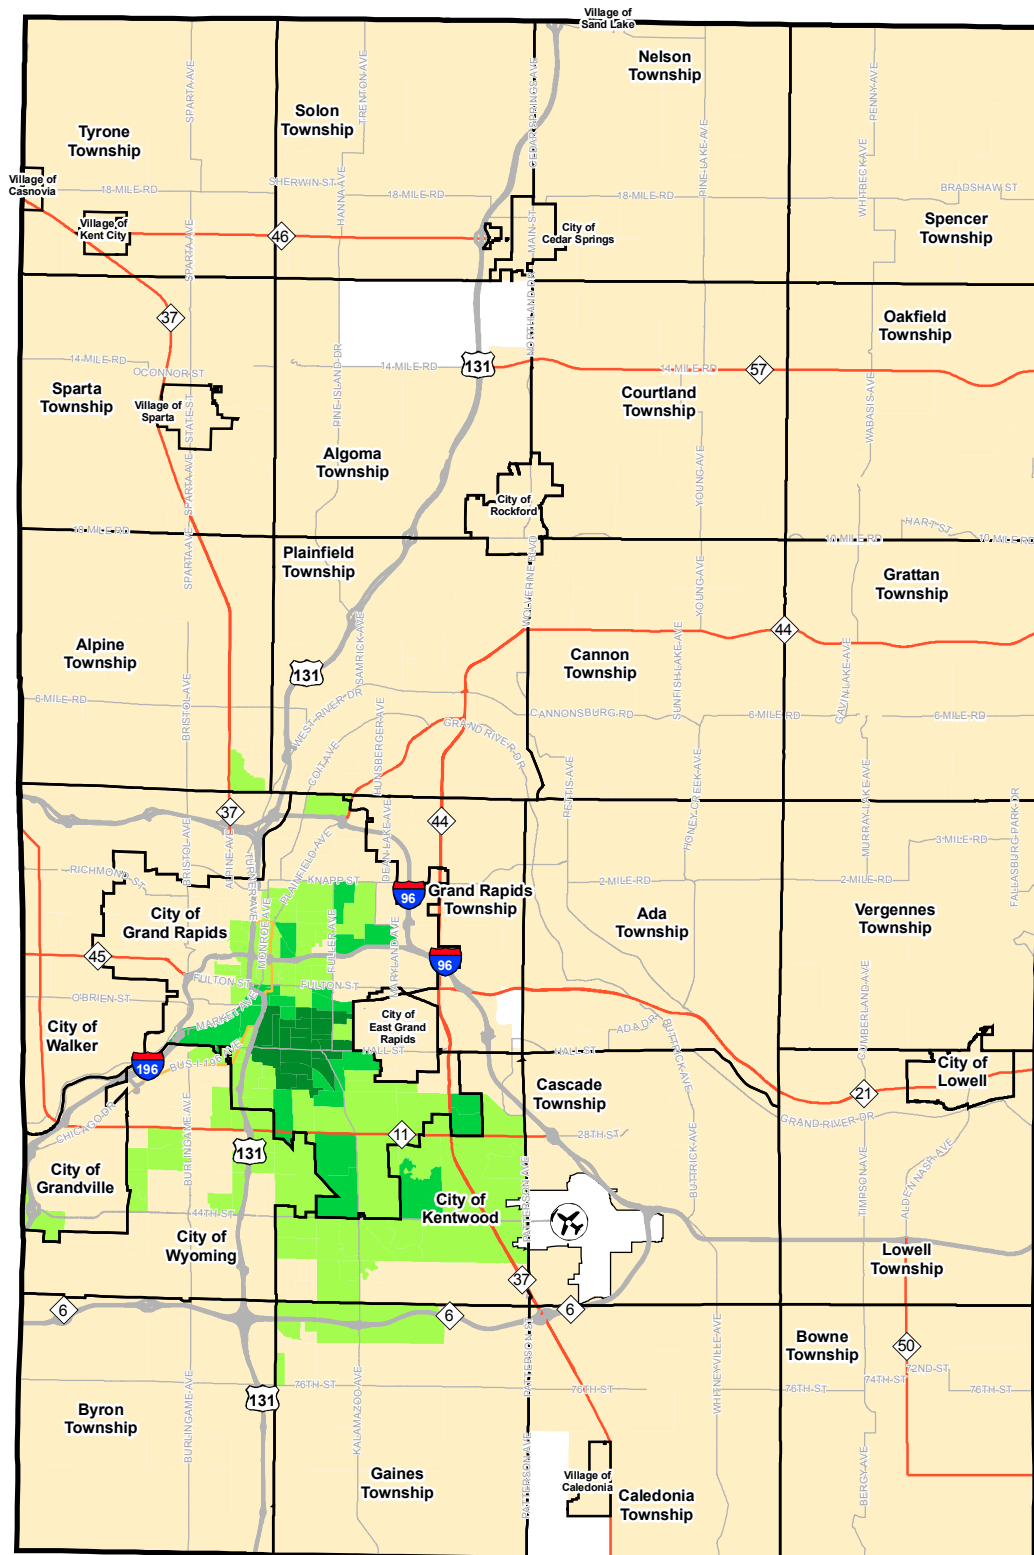

6-2010

African American Population within Kent County, MI in 2000 (%)

Community research Institute Johnson Center

Follow this and additional works at: <https://scholarworks.gvsu.edu/jcpmaps>

Part of the [Demography, Population, and Ecology Commons](#)

ScholarWorks Citation

Community research Institute Johnson Center, "African American Population within Kent County, MI in 2000 (%)" (2010). *Community Maps*. 131.

<https://scholarworks.gvsu.edu/jcpmaps/131>

African American Population in 2000 (%)

Universe: Total Population

Geography: Census Block Groups, Kent County, MI

Legend:

Kent County: 8.7%
Michigan: 14.1%

- Cities and Townships
- Kent County
- Business
- Expressway
- State
- Street