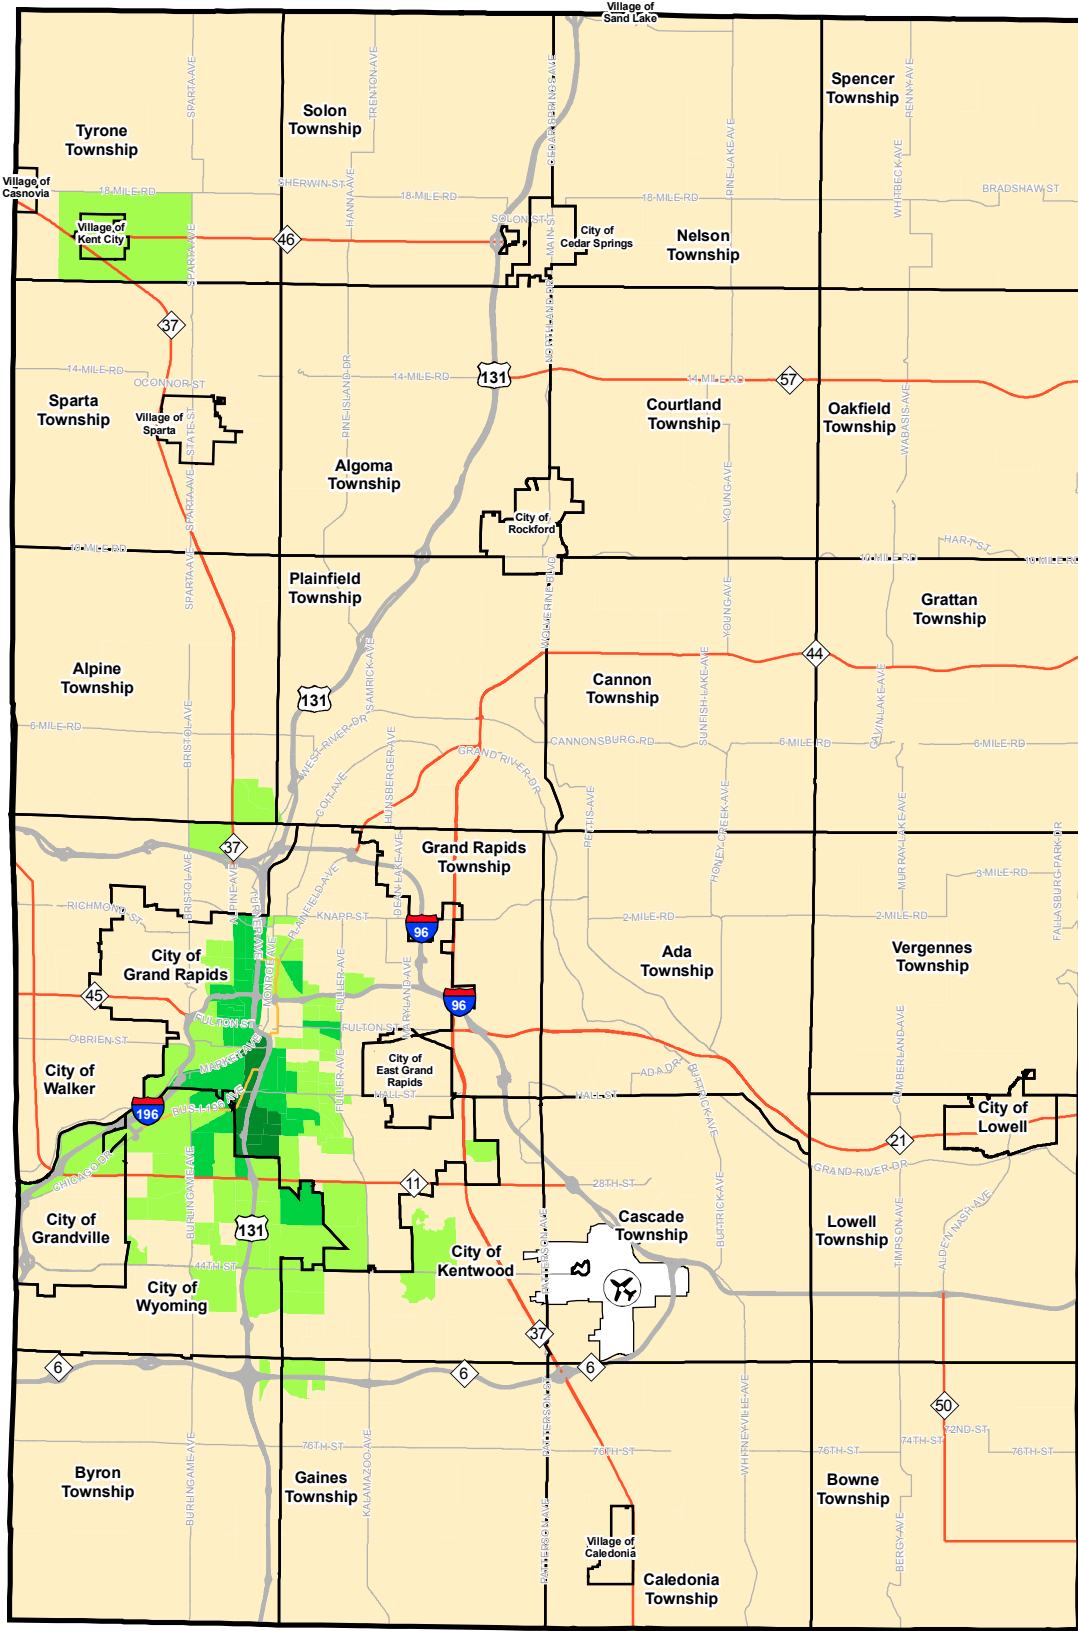

Hispanic Population in 2000 (%)

Universe: Total Population
Geography: Census Block Groups, Kent County, MI

Legend: Percent Hispanic Population

Kent County: 7.0%
Michigan: 3.25%

- Cities and Townships
- Kent County
- Business
- State
- Expressway
- Street

Community Research Institute
Dorothy A. Johnson Center for Philanthropy
and Nonprofit Leadership
Grand Valley State University
Date: June, 2010
Prepared by: Sam Dykstra
Projection: Michigan South- NAD 83 Intl. feet
Sources: 2000 U.S. Census Bureau Table: SF1 P8
REGIS