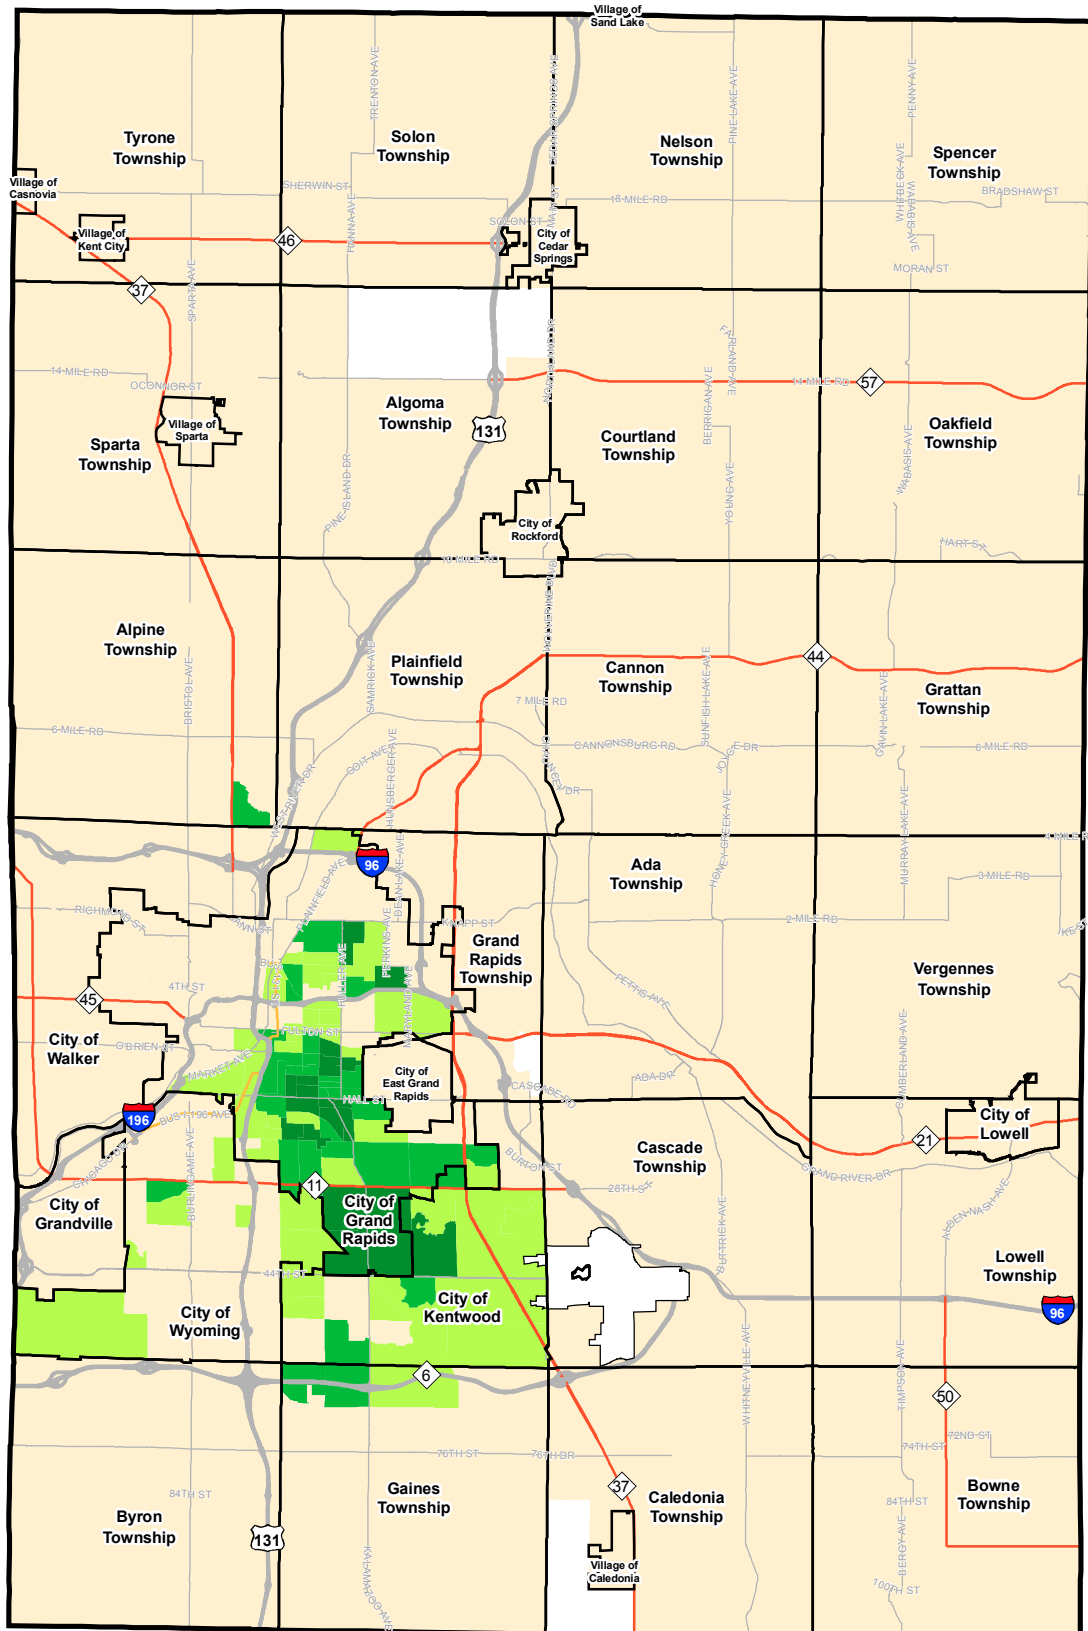

### ScholarWorks Citation

Community Research Institute-Johnson Center, "African American Population within Kent County, MI in 2008" (2010). *Community Maps*. 127.

<https://scholarworks.gvsu.edu/jcpmaps/127>