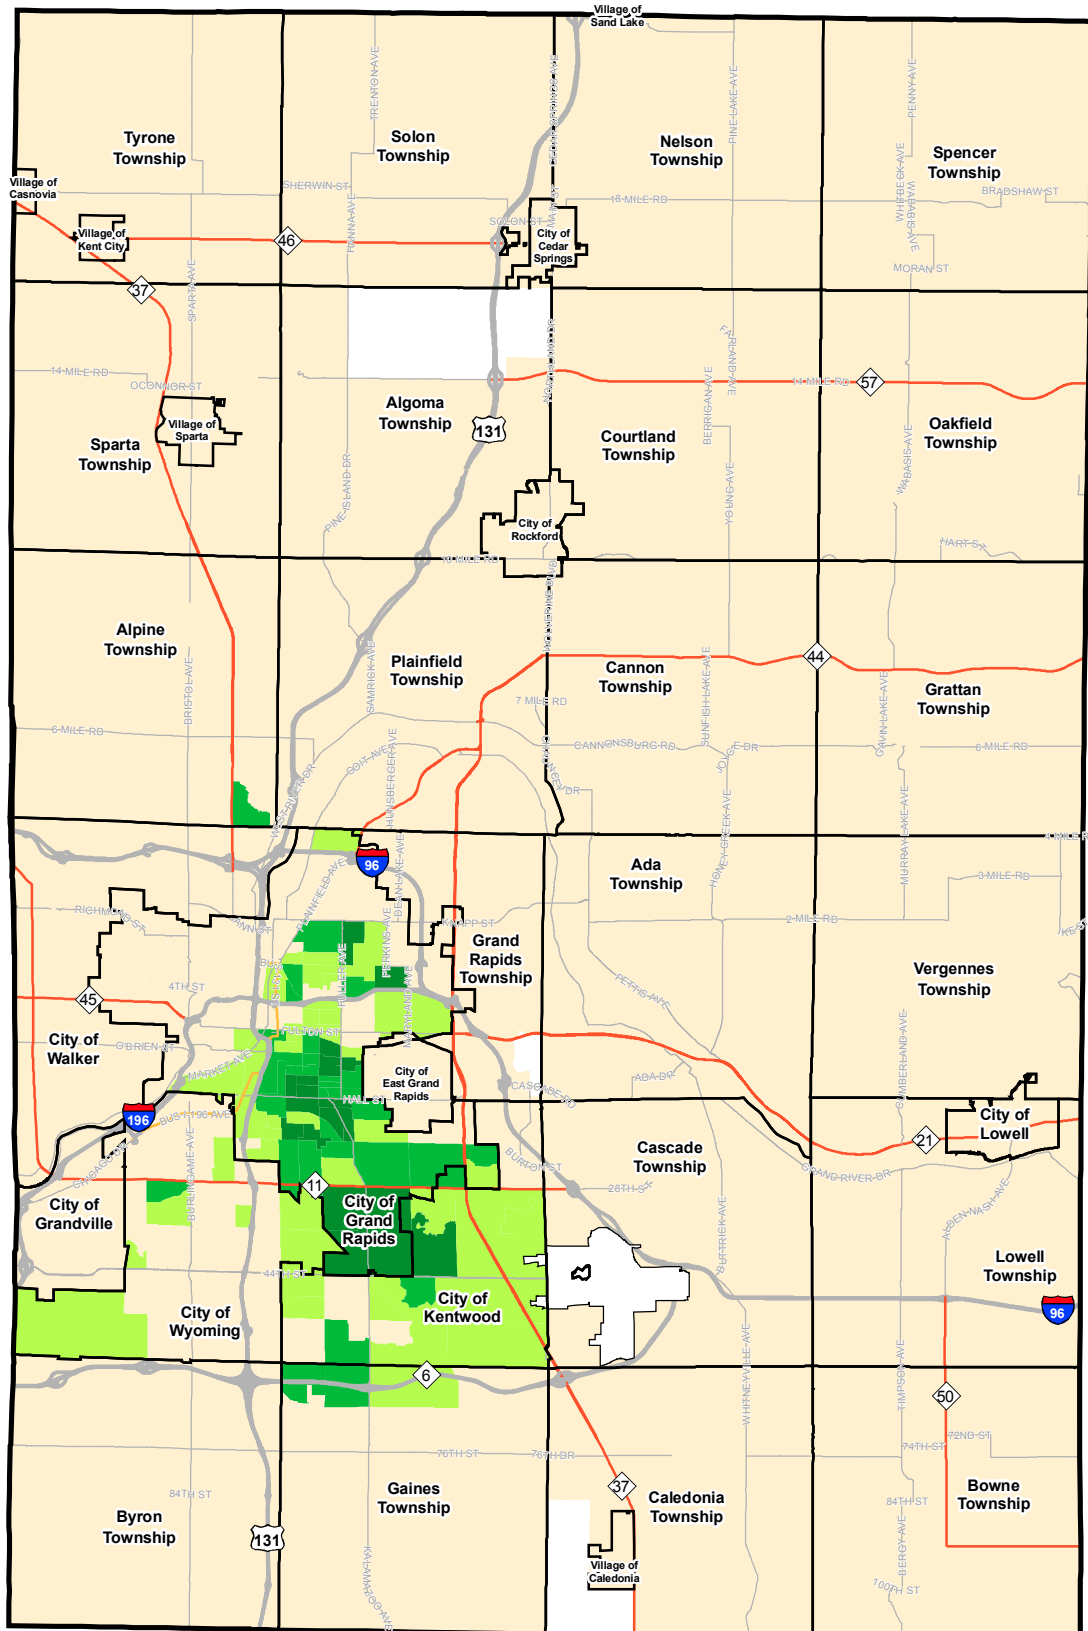

6-2010

African American Population within Kent County, MI in 2008

Community Research Institute-Johnson Center

Follow this and additional works at: <https://scholarworks.gvsu.edu/jcpmaps>

Part of the [Demography, Population, and Ecology Commons](#)

ScholarWorks Citation

Community Research Institute-Johnson Center, "African American Population within Kent County, MI in 2008" (2010). *Community Maps*. 127.

<https://scholarworks.gvsu.edu/jcpmaps/127>

African American Population in 2008

Universe: Total Population

Geography: Census Block Groups, Kent County, MI

Legend:

- Cities and Townships
- Kent County
- Business
- State
- Expressway
- Street

Community Research Institute
 Dorothy A. Johnson Center for Philanthropy
 and Nonprofit Leadership
 Grand Valley State University
 Date: June, 2010
 Prepared by: Ryan Bosscher and Jeremy Pyne
 Projection: Michigan South- NAD 83 Intl. feet
 Sources: 2008 ESRI Demographic Data
 Kent IT