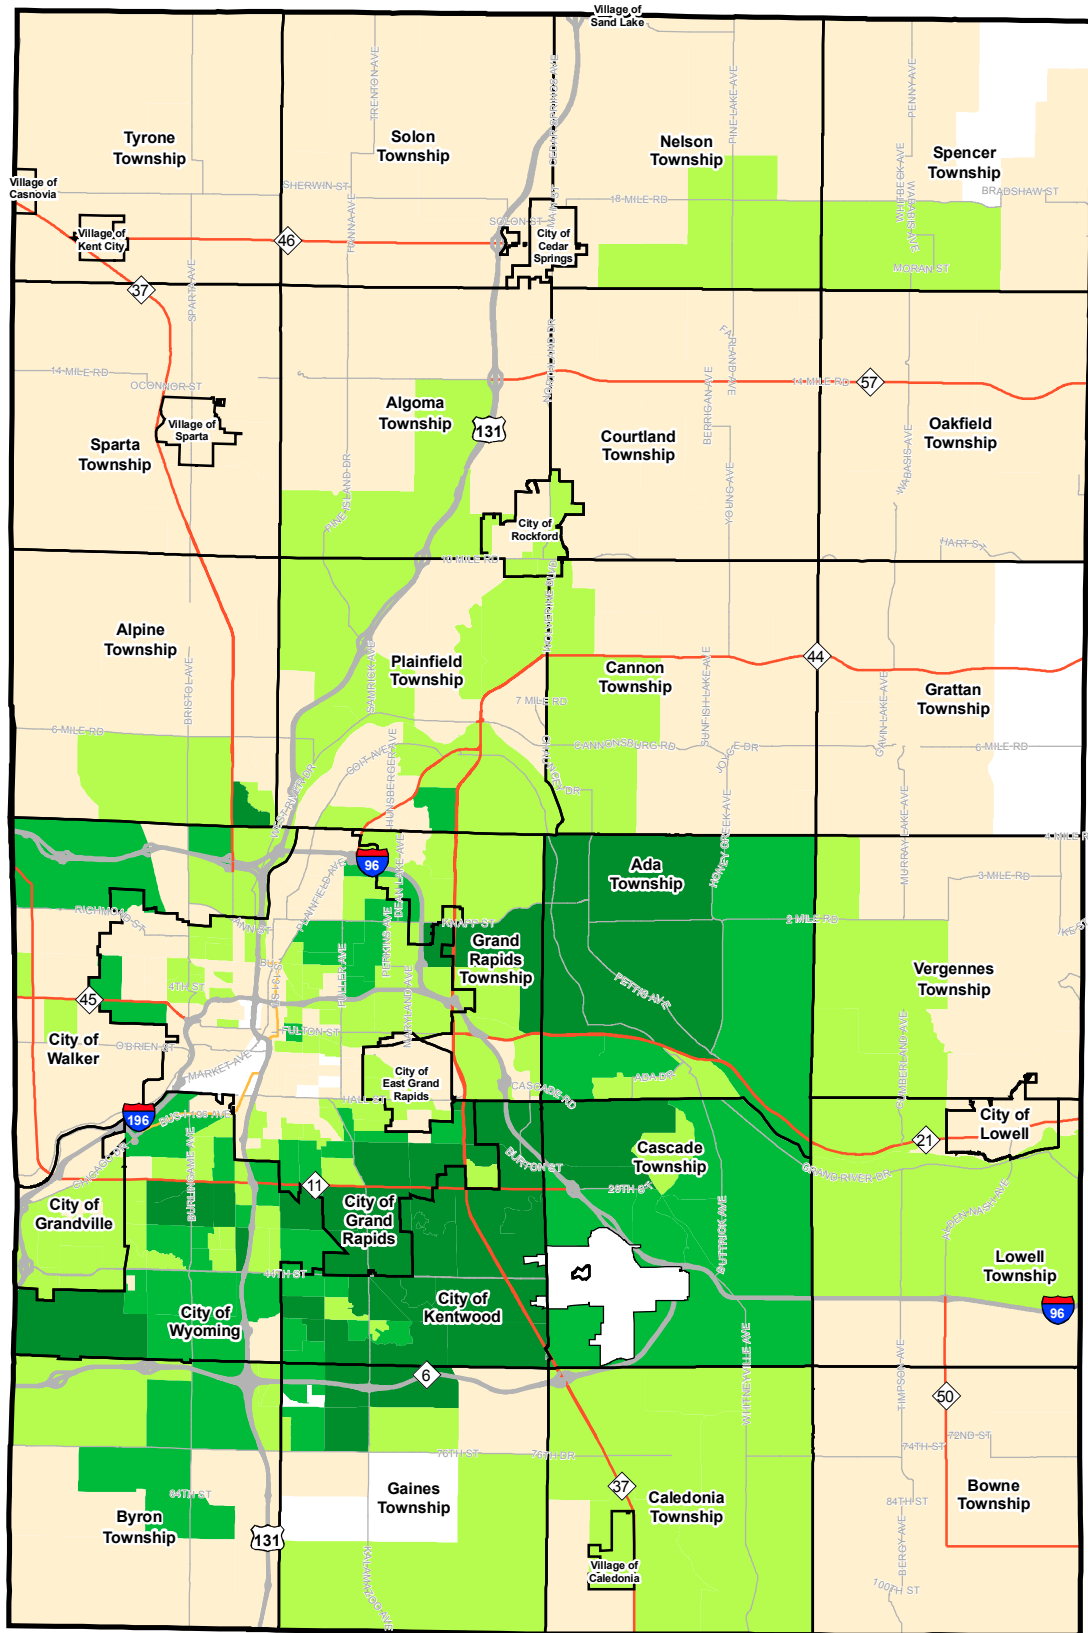

Asian Population in 2008

Universe: Total Population

Geography: Census Block Groups, Kent County, MI

Legend:

Asian Population

- Cities and Townships
- Kent County
- Business
- State
- Expressway
- Street

Community Research Institute
Dorothy A. Johnson Center for Philanthropy
and Nonprofit Leadership
Grand Valley State University
Date: June, 2010
Prepared by: Ryan Bosscher and Jeremy Pyne
Projection: Michigan South- NAD 83 Intl. feet
Sources: 2008 ESRI Demographic Data
Kent IT