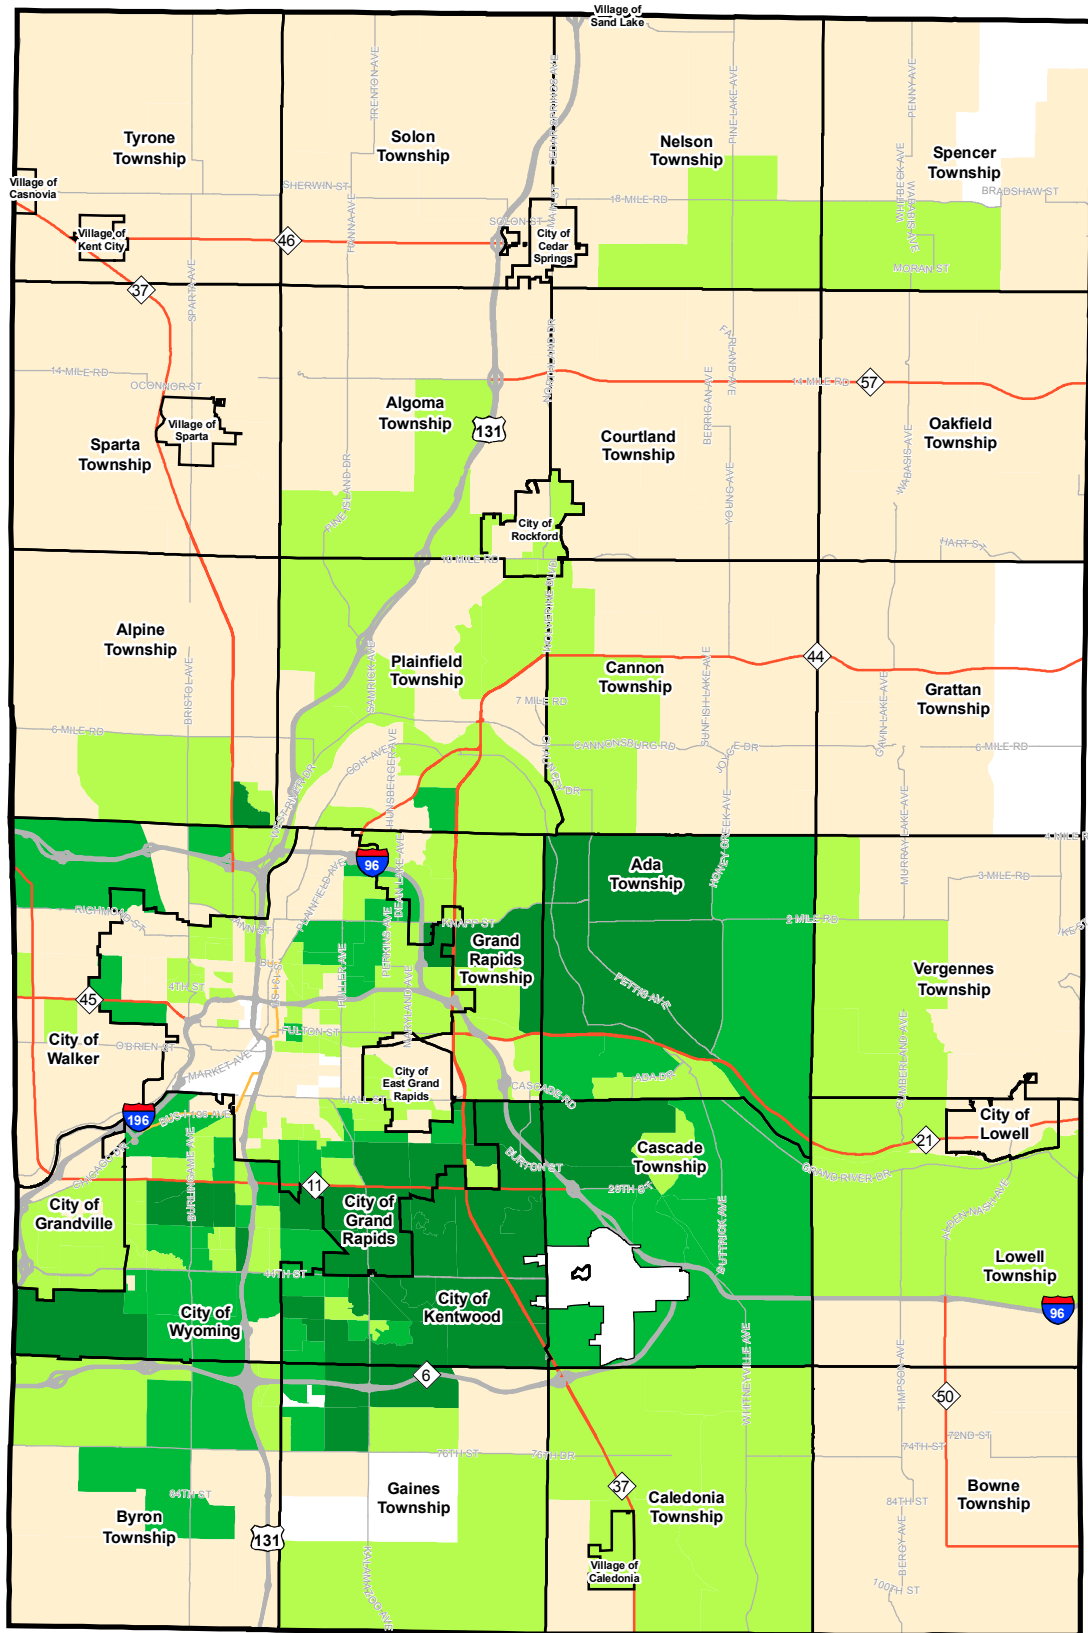

## Asian Population within Kent County, MI in 2008

Community Research Institute-Johnson Center

Follow this and additional works at: <https://scholarworks.gvsu.edu/jcpmaps>

Part of the [Demography, Population, and Ecology Commons](#)

### ScholarWorks Citation

Community Research Institute-Johnson Center, "Asian Population within Kent County, MI in 2008" (2010).  
*Community Maps*. 125.  
<https://scholarworks.gvsu.edu/jcpmaps/125>

This Article is brought to you for free and open access by the Dorothy A. Johnson Center for Philanthropy at ScholarWorks@GVSU. It has been accepted for inclusion in Community Maps by an authorized administrator of ScholarWorks@GVSU. For more information, please contact [scholarworks@gvsu.edu](mailto:scholarworks@gvsu.edu).

# Asian Population in 2008

Universe: Total Population

Geography: Census Block Groups, Kent County, MI

## Legend: