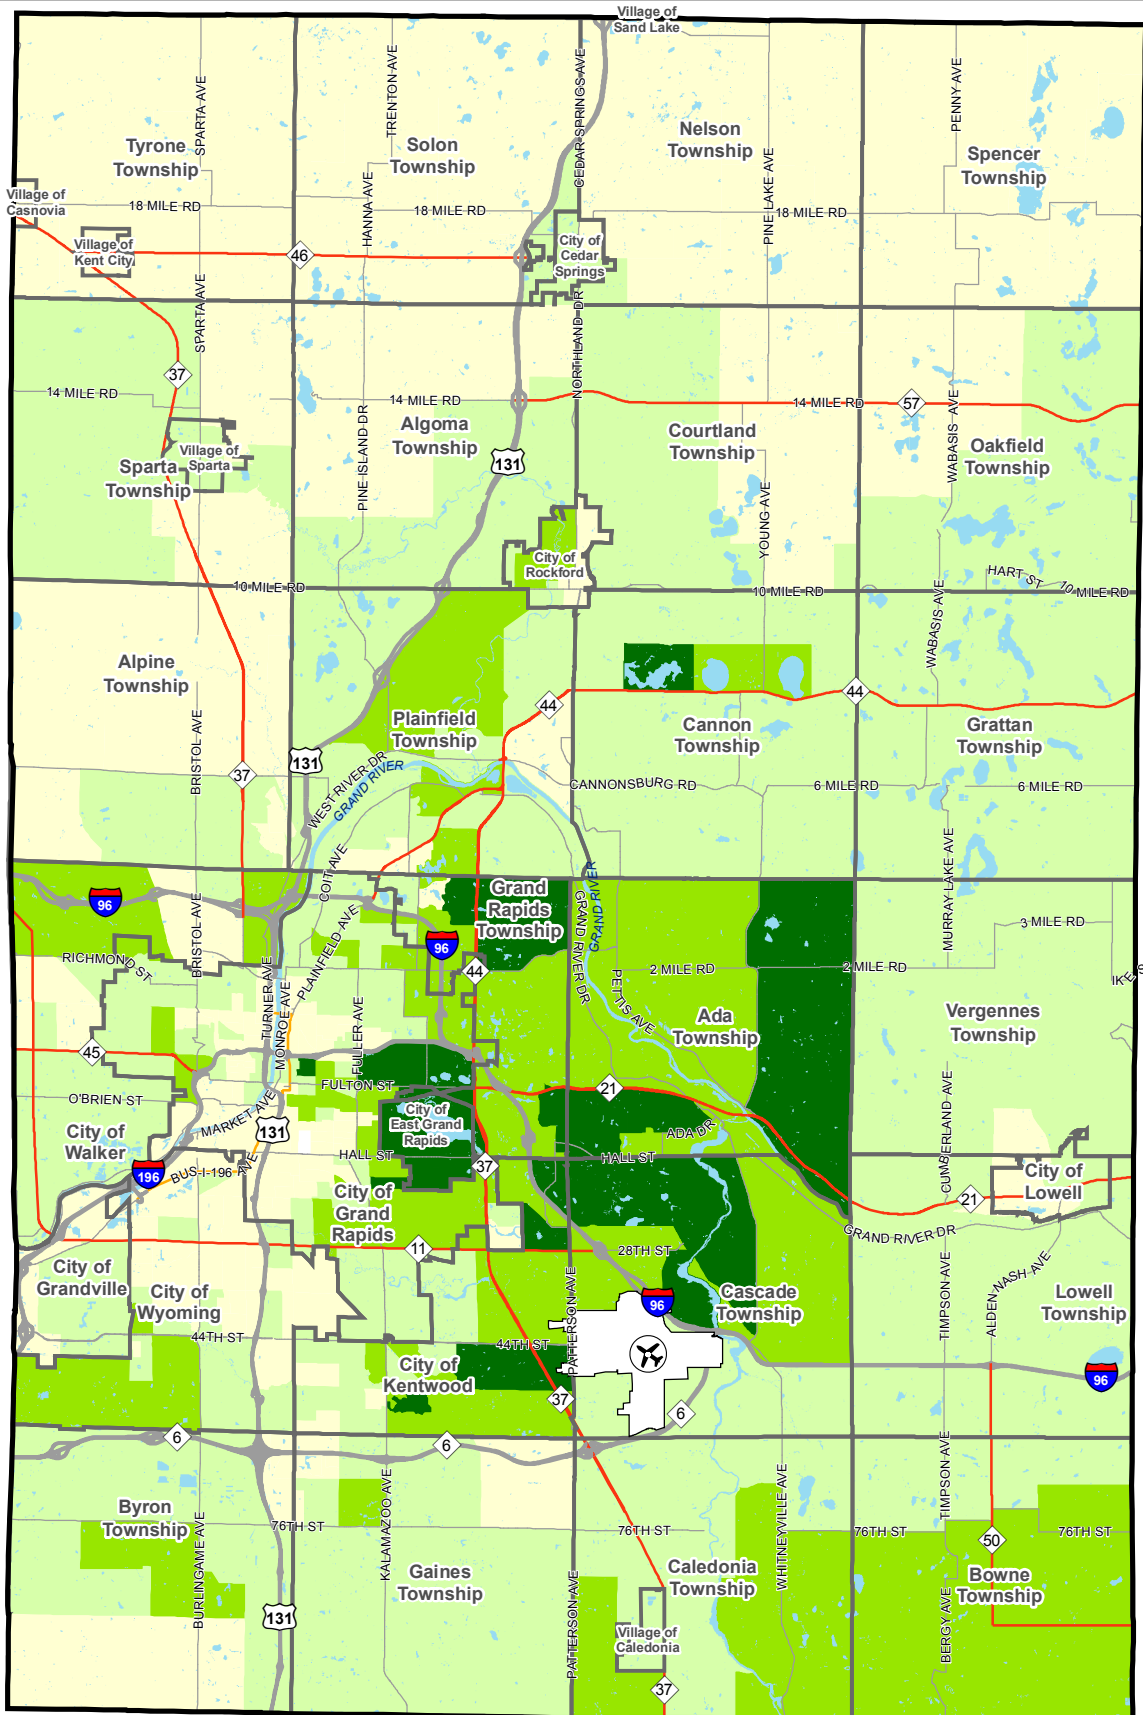

Females with a Bachelors Degree or Higher in 2000

Universe: Females 25 years and older

Geography: Census Block Groups, Kent County, MI.

Percent Females with a Bachelors Degree or Higher

Kent County:
23.7%
Michigan:
20.2%

- Cities and Townships
- Lakes and Rivers
- Expressway
- Business Route
- State Highway
- Primary Street

Community Research Institute
Dorothy A. Johnson Center for Philanthropy
and Nonprofit Leadership
Grand Valley State University
Date: January, 2009
Prepared by: Joseph Severson
Projection: Michigan South- NAD 83 Int. feet
Sources: 2000 U.S. Census Bureau Table: SF3 P37
REGIS