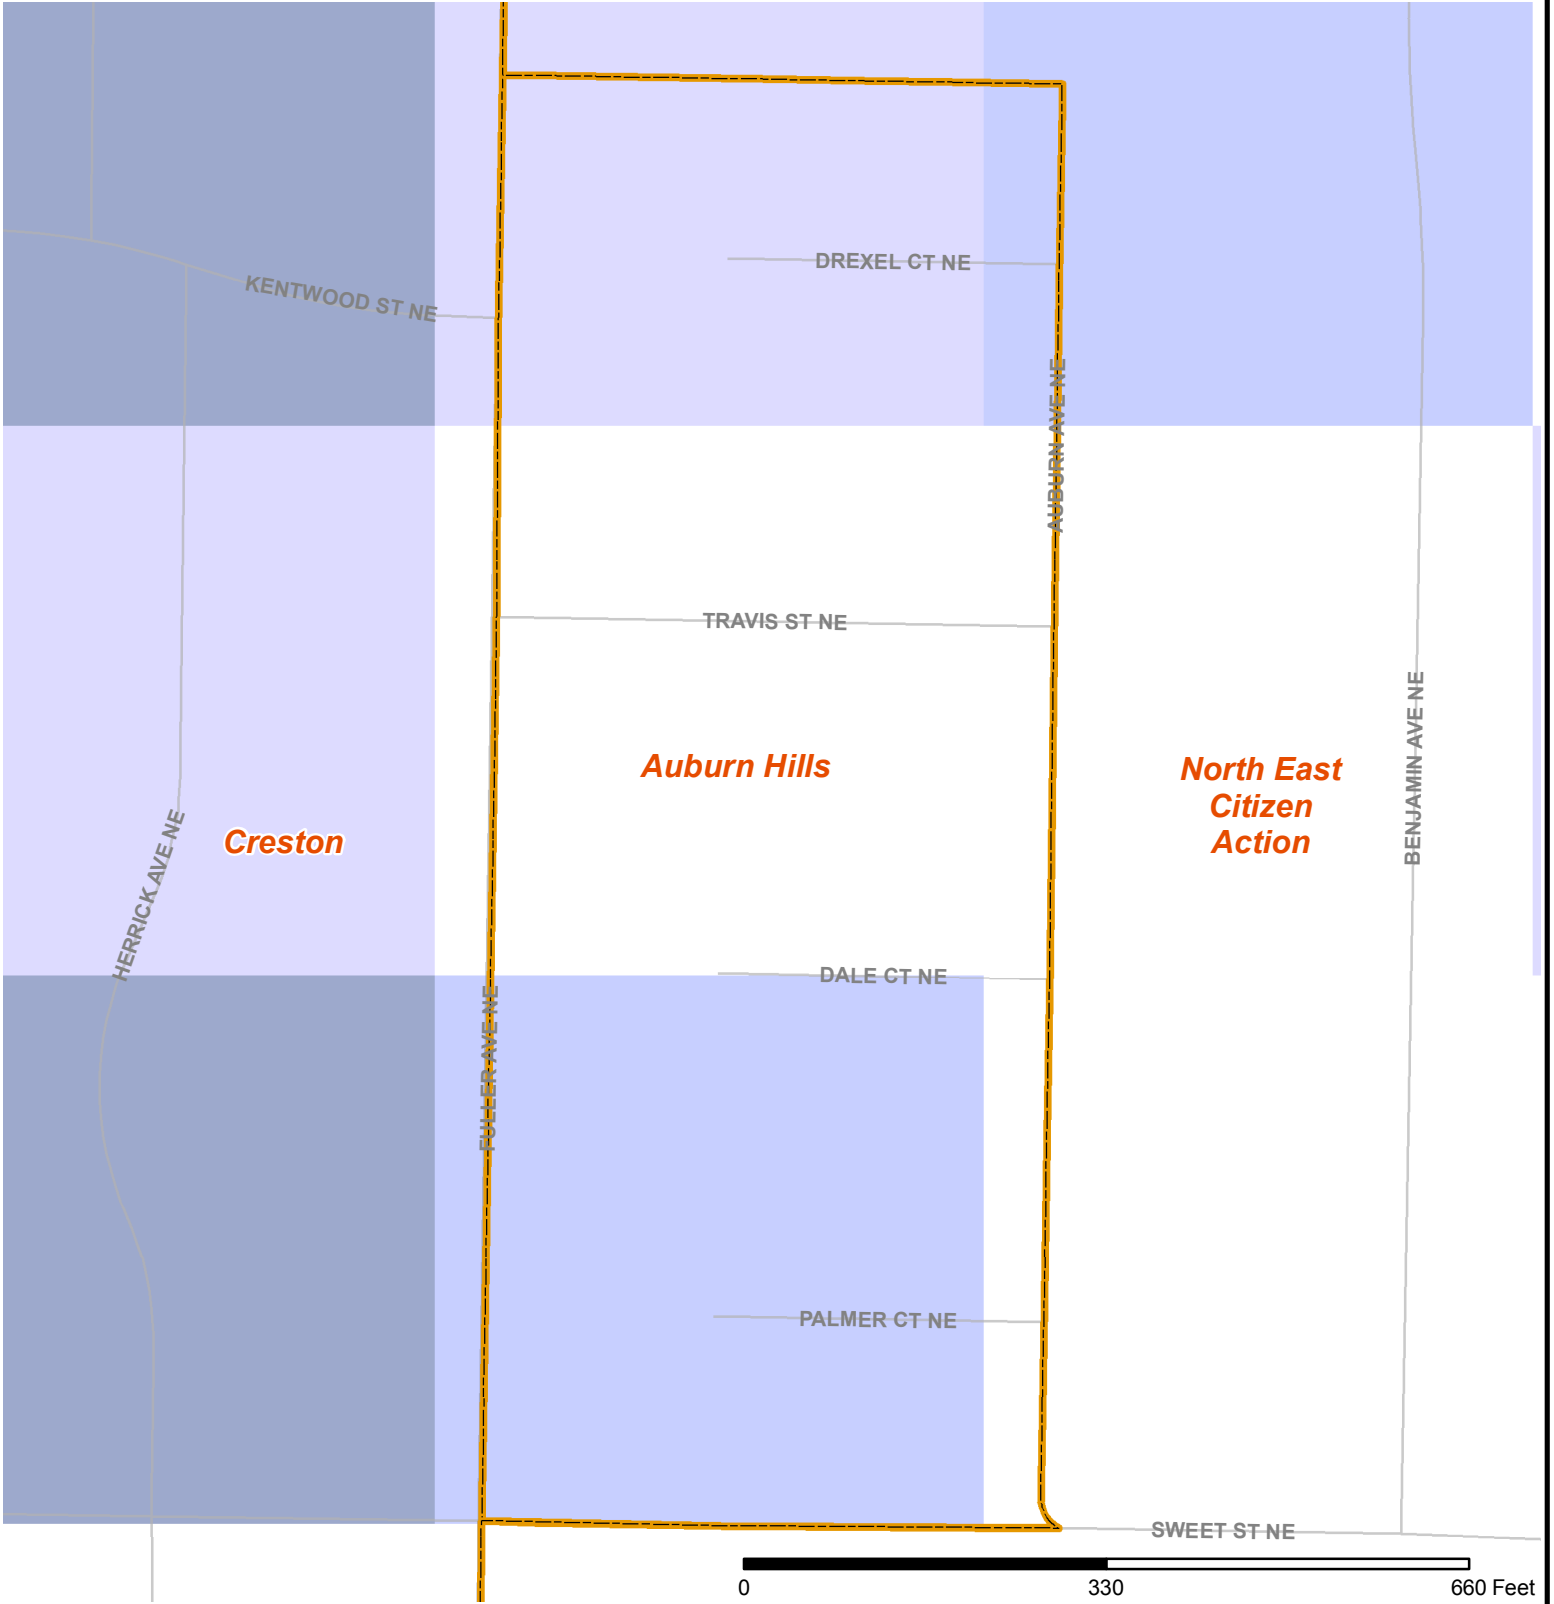

Concentration of Juvenile Offenses in 2006

Auburn Hills - Grand Rapids, MI

Legend

- Elementary, Middle, and High Schools
- After School Programs
- City of Grand Rapids
- Neighborhood Boundaries

1. **Major Roads**
2. Business
   - Expressway
   - State
   - Street

1. **Number of Juvenile Offenses**

	1
	2 - 5
	6 - 10
	11 - 86 (#) Number of Offenses

- Rivers & Lakes
- Green Space

Sources:
Grand Rapids Police Department - 2006
After School Programs Database - Office of
Children, Youth, and Families
Community Research Institute

Created on: October, 2007
Projection: U.S. State Plane NAD 83
South - International Feet

Produced by: Community Research Institute at the Johnson Center, GVSU