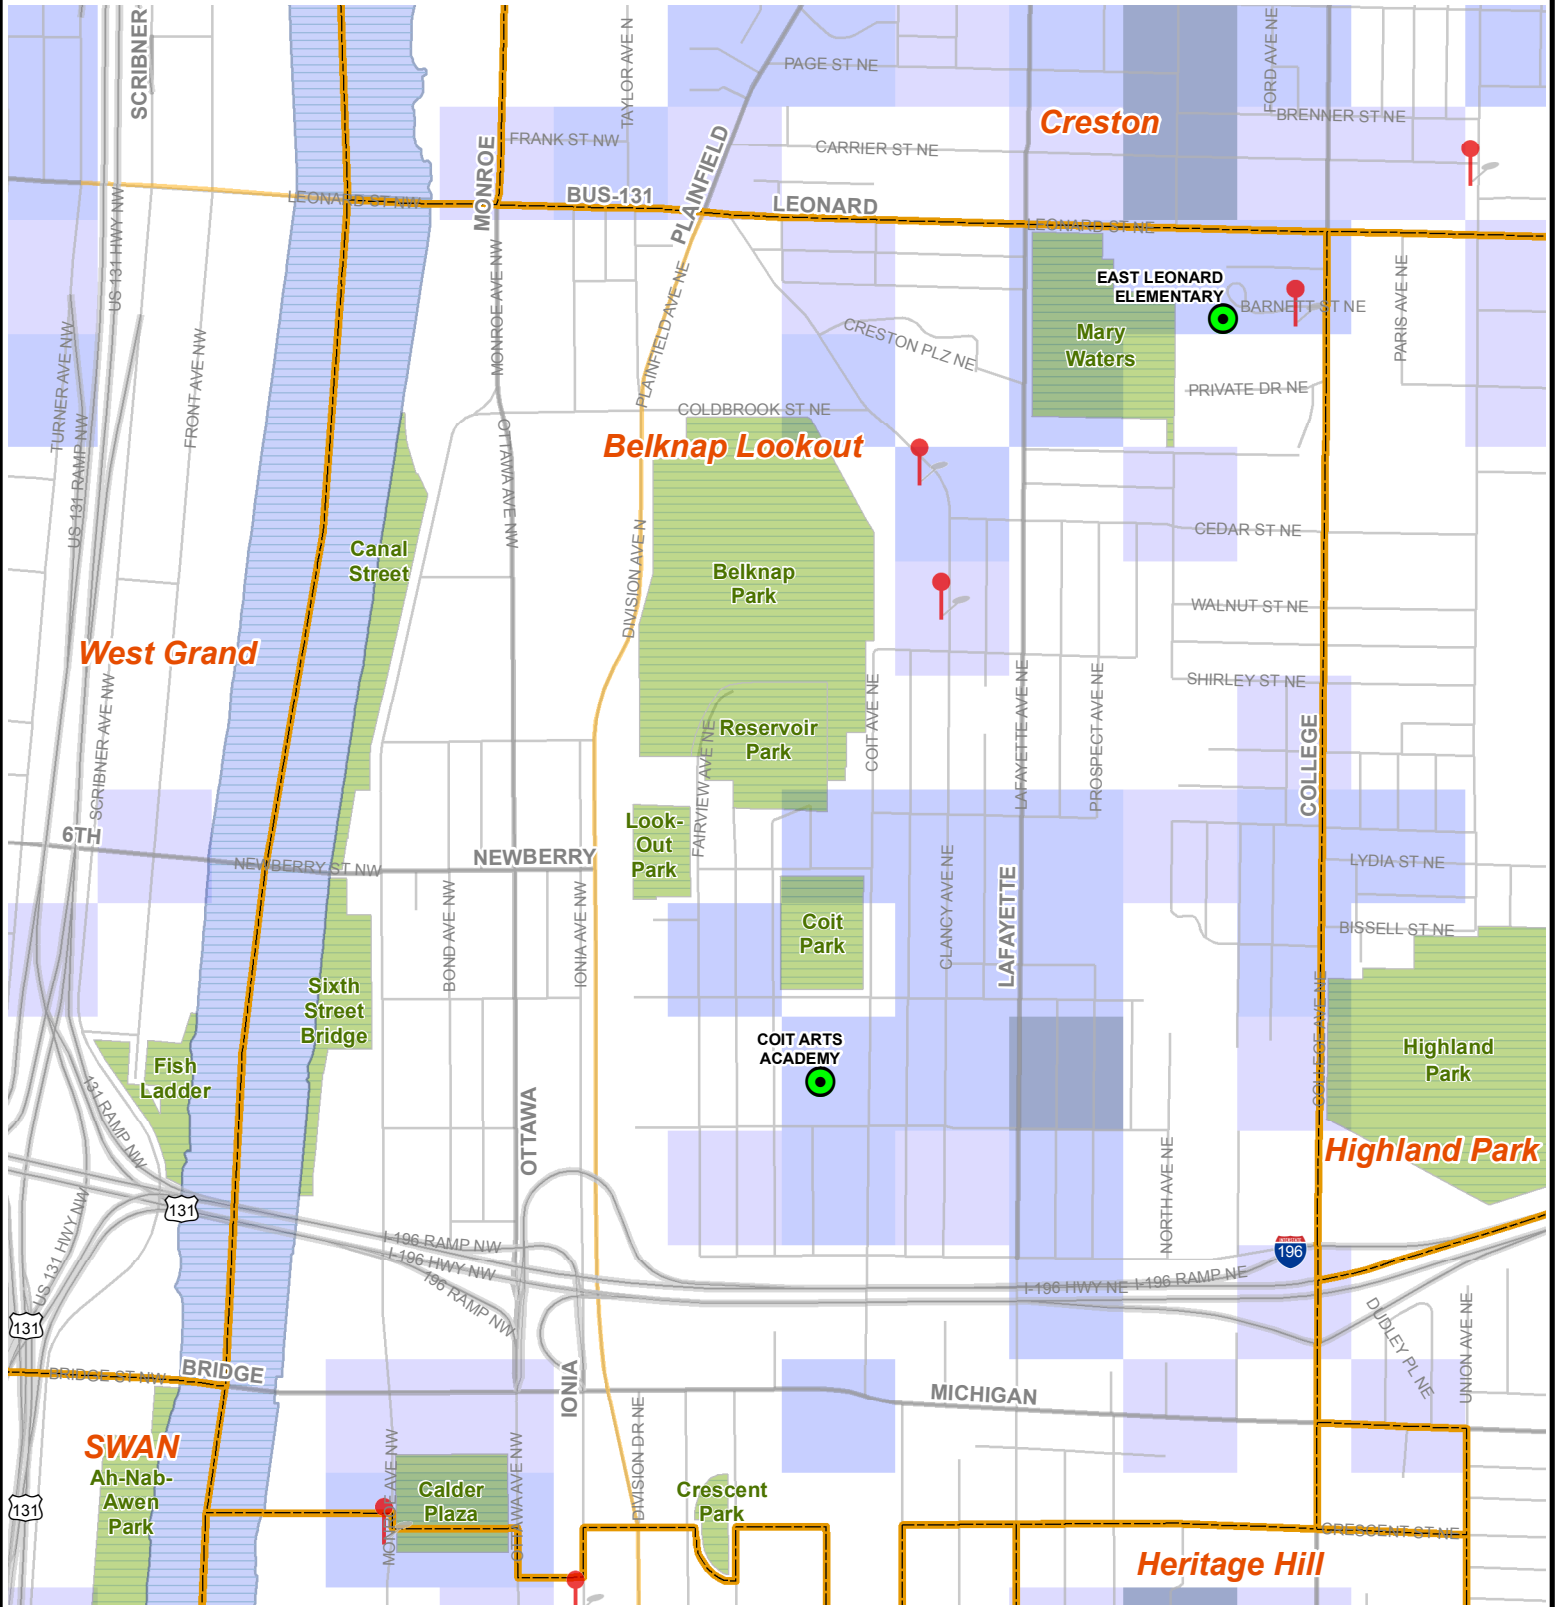

10-2007

Concentration of Juvenile Offenses in 2006, Belknap Lookout - Grand Rapids, MI

Community Research Institute-Johnson Center

Follow this and additional works at: <https://scholarworks.gvsu.edu/jcpmaps>

ScholarWorks Citation

Community Research Institute-Johnson Center, "Concentration of Juvenile Offenses in 2006, Belknap Lookout - Grand Rapids, MI" (2007). *Community Maps*. 83.
<https://scholarworks.gvsu.edu/jcpmaps/83>

Concentration of Juvenile Offenses in 2006

Belknap Lookout - Grand Rapids, MI

Legend

- Elementary, Middle, and High Schools
- After School Programs
- City of Grand Rapids
- Neighborhood Boundaries

- Business
- Expressway
- State
- Street

Created on: October, 2007
 Projection: U.S. State Plane NAD 83
 South - International Feet

Produced by: Community Research Institute at the Johnson Center, GVSU