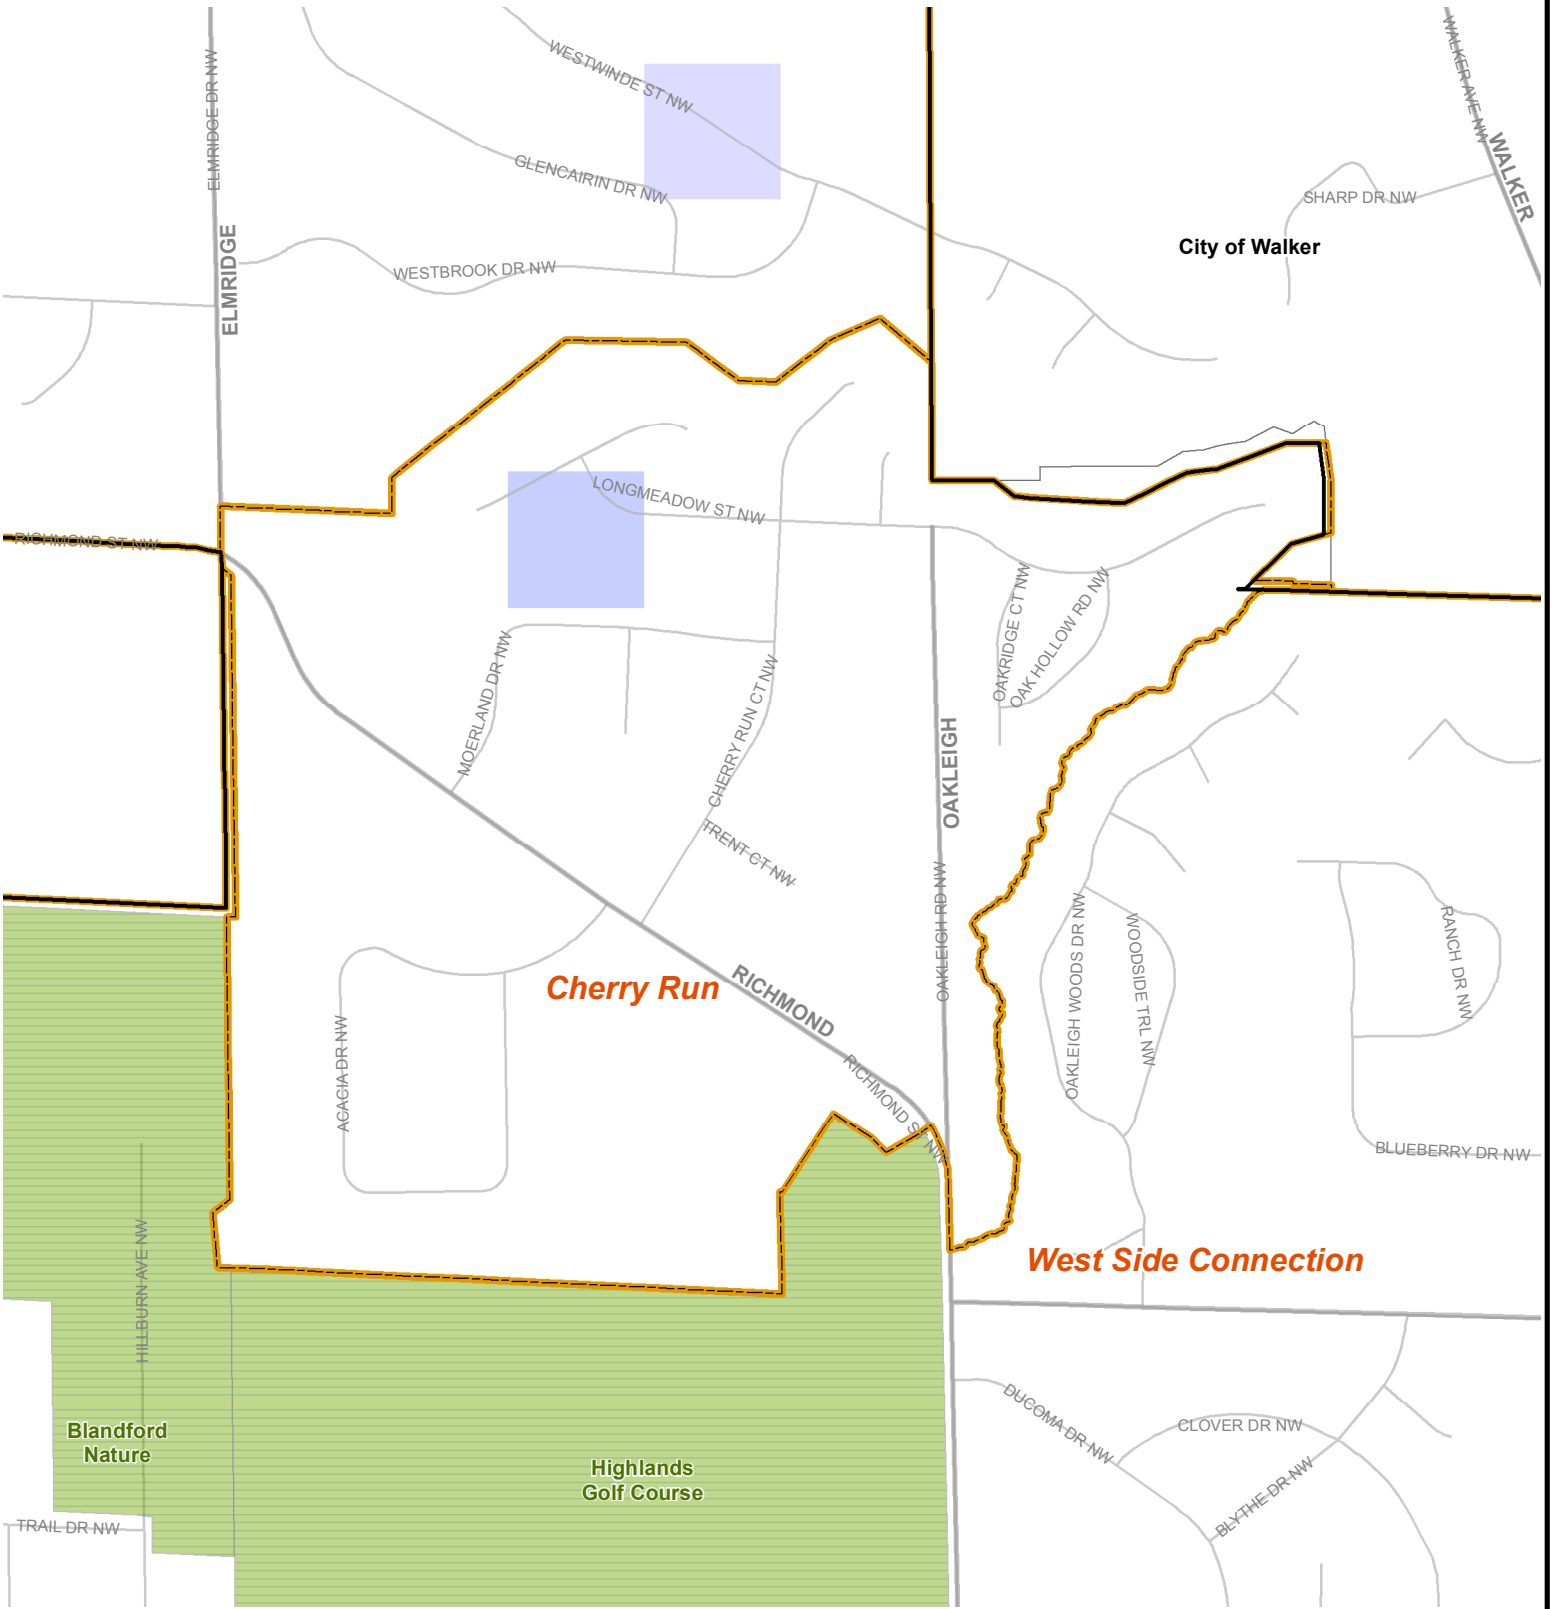

10-2007

Concentration of Juvenile Offenses in 2006, Cherry Run - Grand Rapids, MI

Community Research Institute-Johnson Center

Follow this and additional works at: <https://scholarworks.gvsu.edu/jcpmaps>

ScholarWorks Citation

Community Research Institute-Johnson Center, "Concentration of Juvenile Offenses in 2006, Cherry Run - Grand Rapids, MI" (2007). *Community Maps*. 81.
<https://scholarworks.gvsu.edu/jcpmaps/81>

This Article is brought to you for free and open access by the Dorothy A. Johnson Center for Philanthropy at ScholarWorks@GVSU. It has been accepted for inclusion in Community Maps by an authorized administrator of ScholarWorks@GVSU. For more information, please contact scholarworks@gvsu.edu.

Concentration of Juvenile Offenses in 2006

Cherry Run - Grand Rapids, MI

Legend

0 0.2 0.4 Miles

- Elementary, Middle, and High Schools
- After School Programs
- City of Grand Rapids
- Neighborhood Boundaries

- Major Roads**
- Business
 - Expressway
 - State
 - Street

- Number of Juvenile Offenses**
- 1
 - 2 - 5
 - 6 - 10
 - 11 - 86
- (#) Number of Offenses

- Green Space
- Rivers & Lakes

Sources:
Grand Rapids Police Department - 2006
After School Programs Database - Office of
Children, Youth, and Families
Community Research Institute