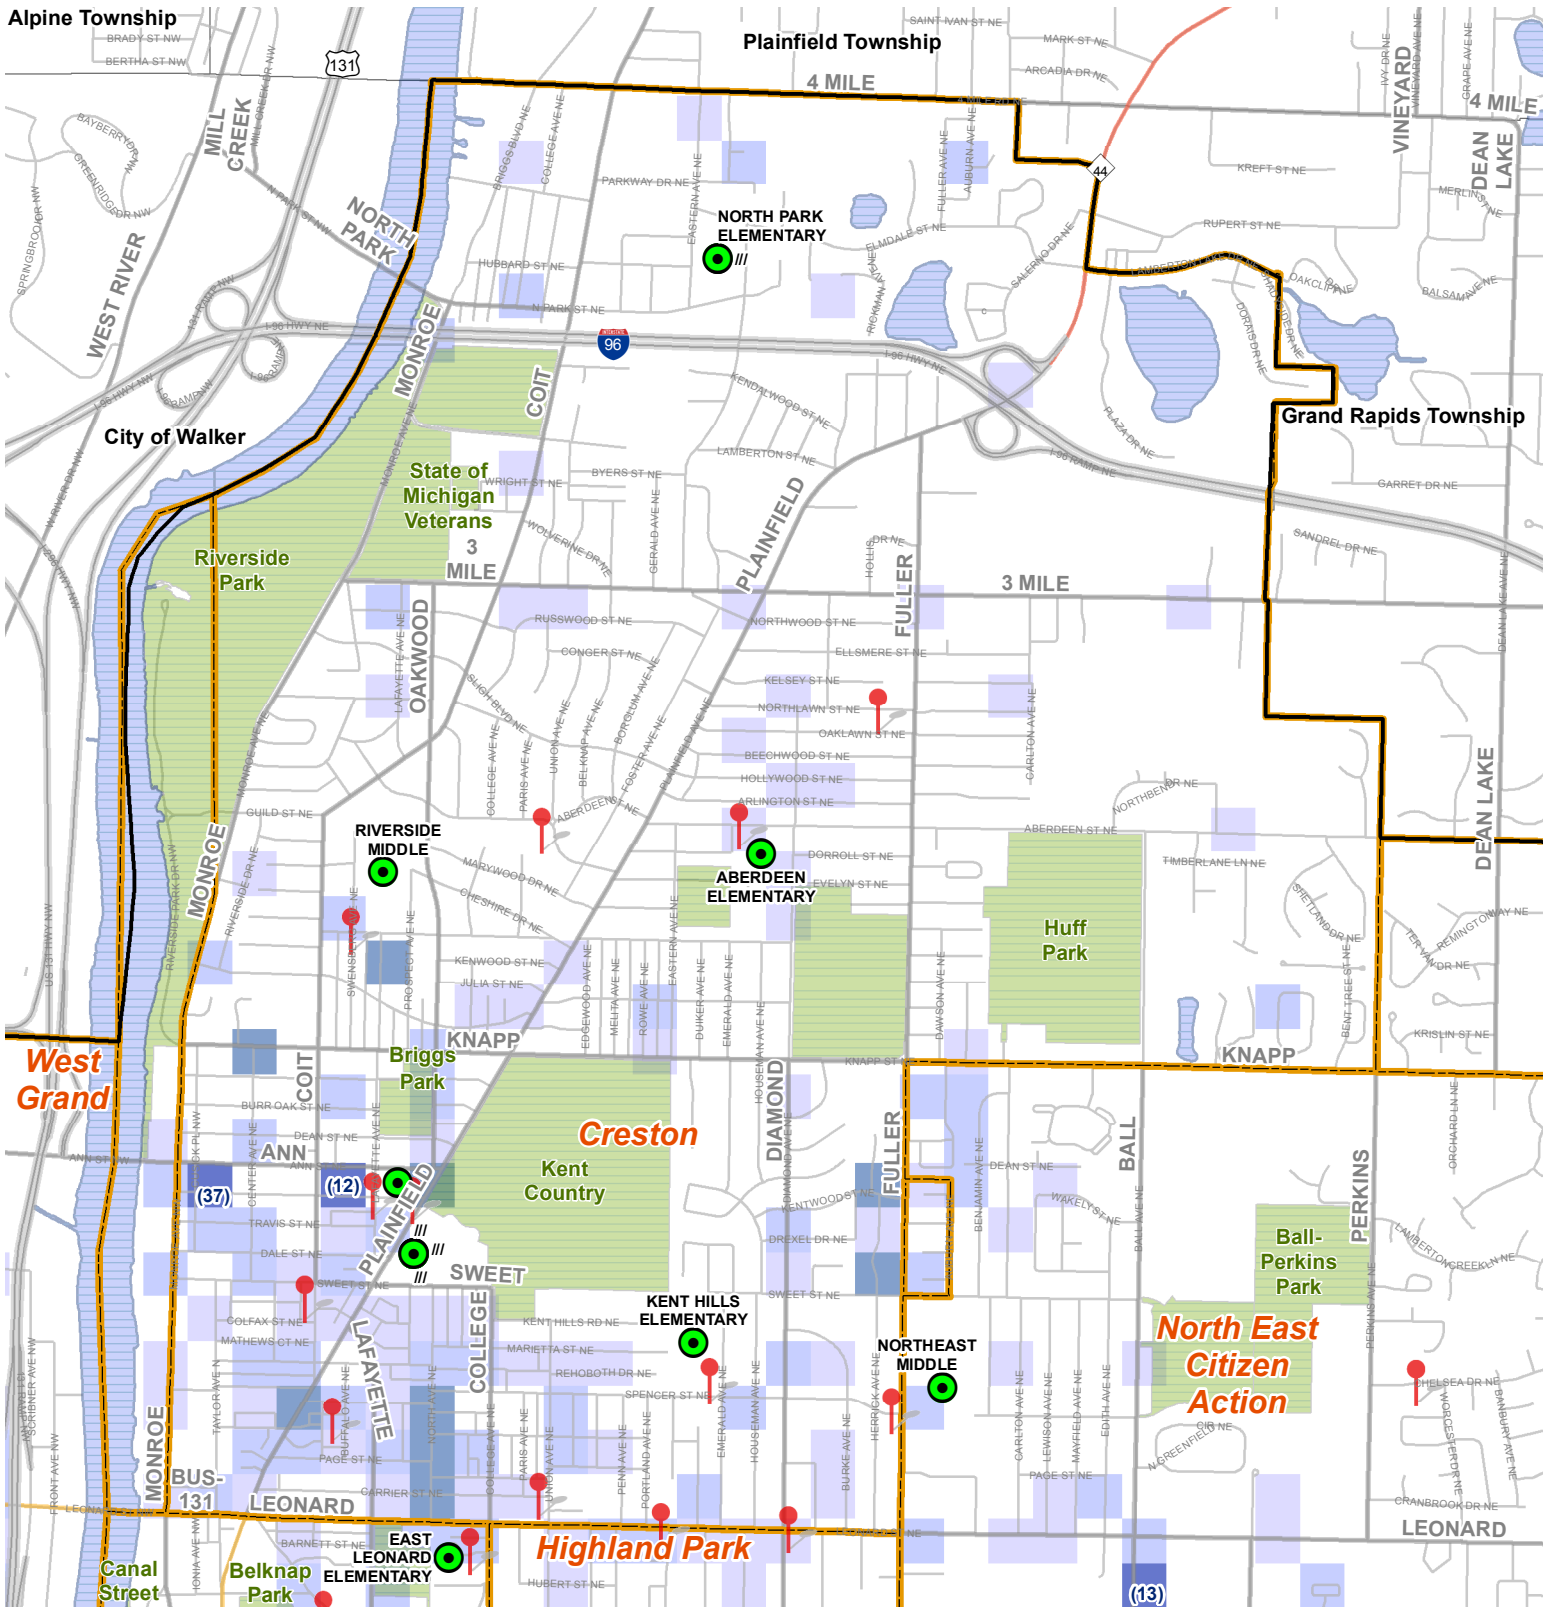

10-2007

Concentration of Juvenile Offenses in 2006, Creston - Grand Rapids, MI

Community Research Institute-Johnson Center

Follow this and additional works at: <https://scholarworks.gvsu.edu/jcpmaps>

ScholarWorks Citation

Community Research Institute-Johnson Center, "Concentration of Juvenile Offenses in 2006, Creston - Grand Rapids, MI" (2007). *Community Maps*. 80.
<https://scholarworks.gvsu.edu/jcpmaps/80>

This Article is brought to you for free and open access by the Dorothy A. Johnson Center for Philanthropy at ScholarWorks@GVSU. It has been accepted for inclusion in Community Maps by an authorized administrator of ScholarWorks@GVSU. For more information, please contact scholarworks@gvsu.edu.

Concentration of Juvenile Offenses in 2006

Creston - Grand Rapids, MI

Legend

- Elementary, Middle, and High Schools
- After School Programs
- City of Grand Rapids
- Neighborhood Boundaries

- Major Roads**
- Business
- Expressway
- State
- Street

Created on: October, 2007
Projection: U.S. State Plane NAD 83
South - International Feet

Produced by: Community Research Institute at the Johnson Center, GVSU