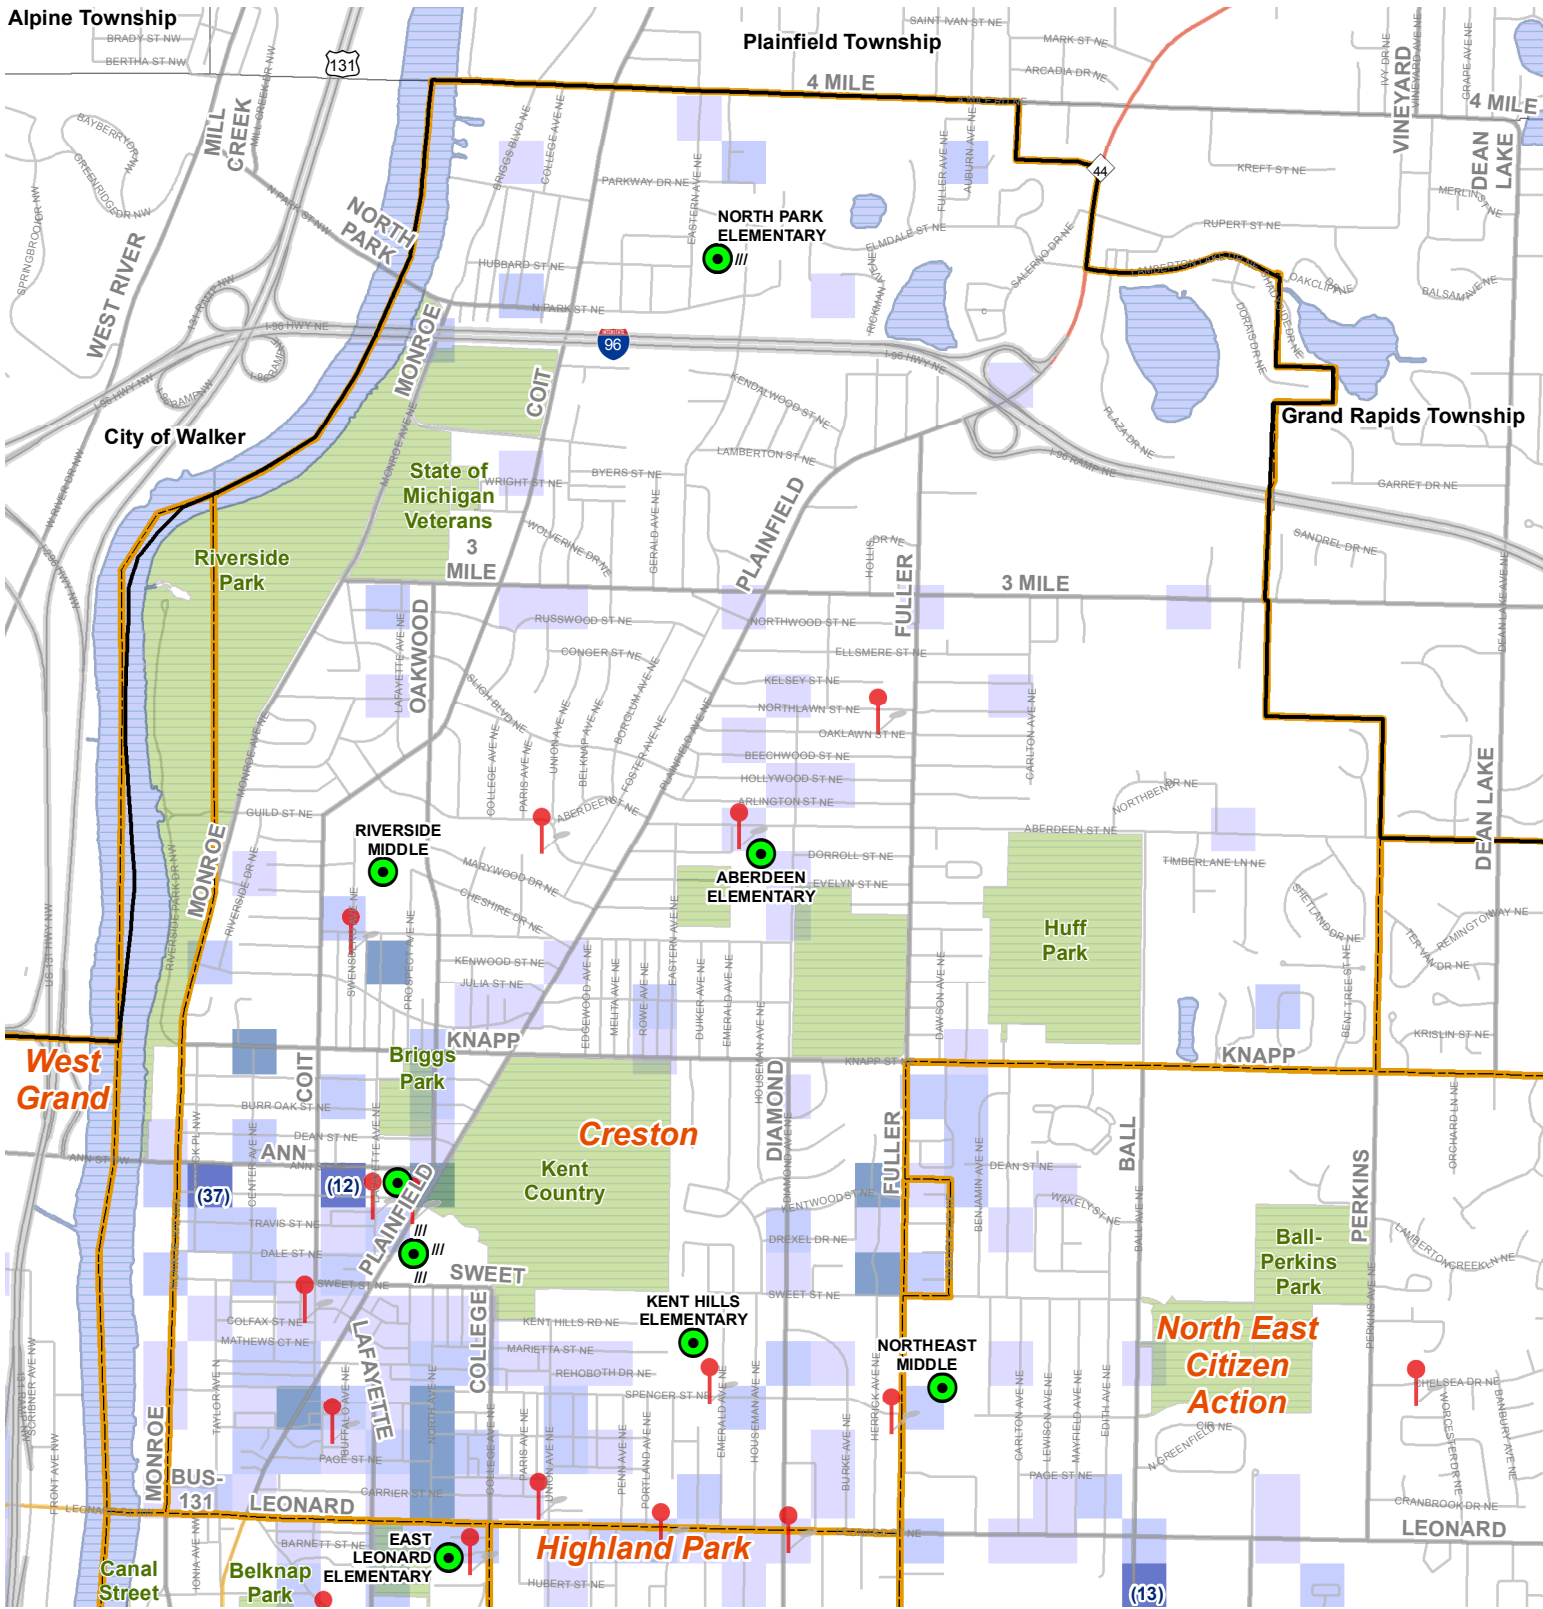

10-2007

Concentration of Juvenile Offenses in 2006, Creston - Grand Rapids, MI

Community Research Institute-Johnson Center

Follow this and additional works at: <https://scholarworks.gvsu.edu/jcpmaps>

ScholarWorks Citation

Community Research Institute-Johnson Center, "Concentration of Juvenile Offenses in 2006, Creston - Grand Rapids, MI" (2007). *Community Maps*. 80.
<https://scholarworks.gvsu.edu/jcpmaps/80>

This Article is brought to you for free and open access by the Dorothy A. Johnson Center for Philanthropy at ScholarWorks@GVSU. It has been accepted for inclusion in Community Maps by an authorized administrator of ScholarWorks@GVSU. For more information, please contact scholarworks@gvsu.edu.

Concentration of Juvenile Offenses in 2006

Creston - Grand Rapids, MI

Legend

- Elementary, Middle, and High Schools
- After School Programs
- City of Grand Rapids
- Neighborhood Boundaries

- Major Roads**
- Business
- Expressway
- State
- Street

- Number of Juvenile Offenses**
- 1
- 2 - 5
- 6 - 10
- 11 - 86 (#) **Number of Offenses**

- Green Space
- Rivers & Lakes

Sources:
Grand Rapids Police Department - 2006
After School Programs Database - Office of
Children, Youth, and Families
Community Research Institute