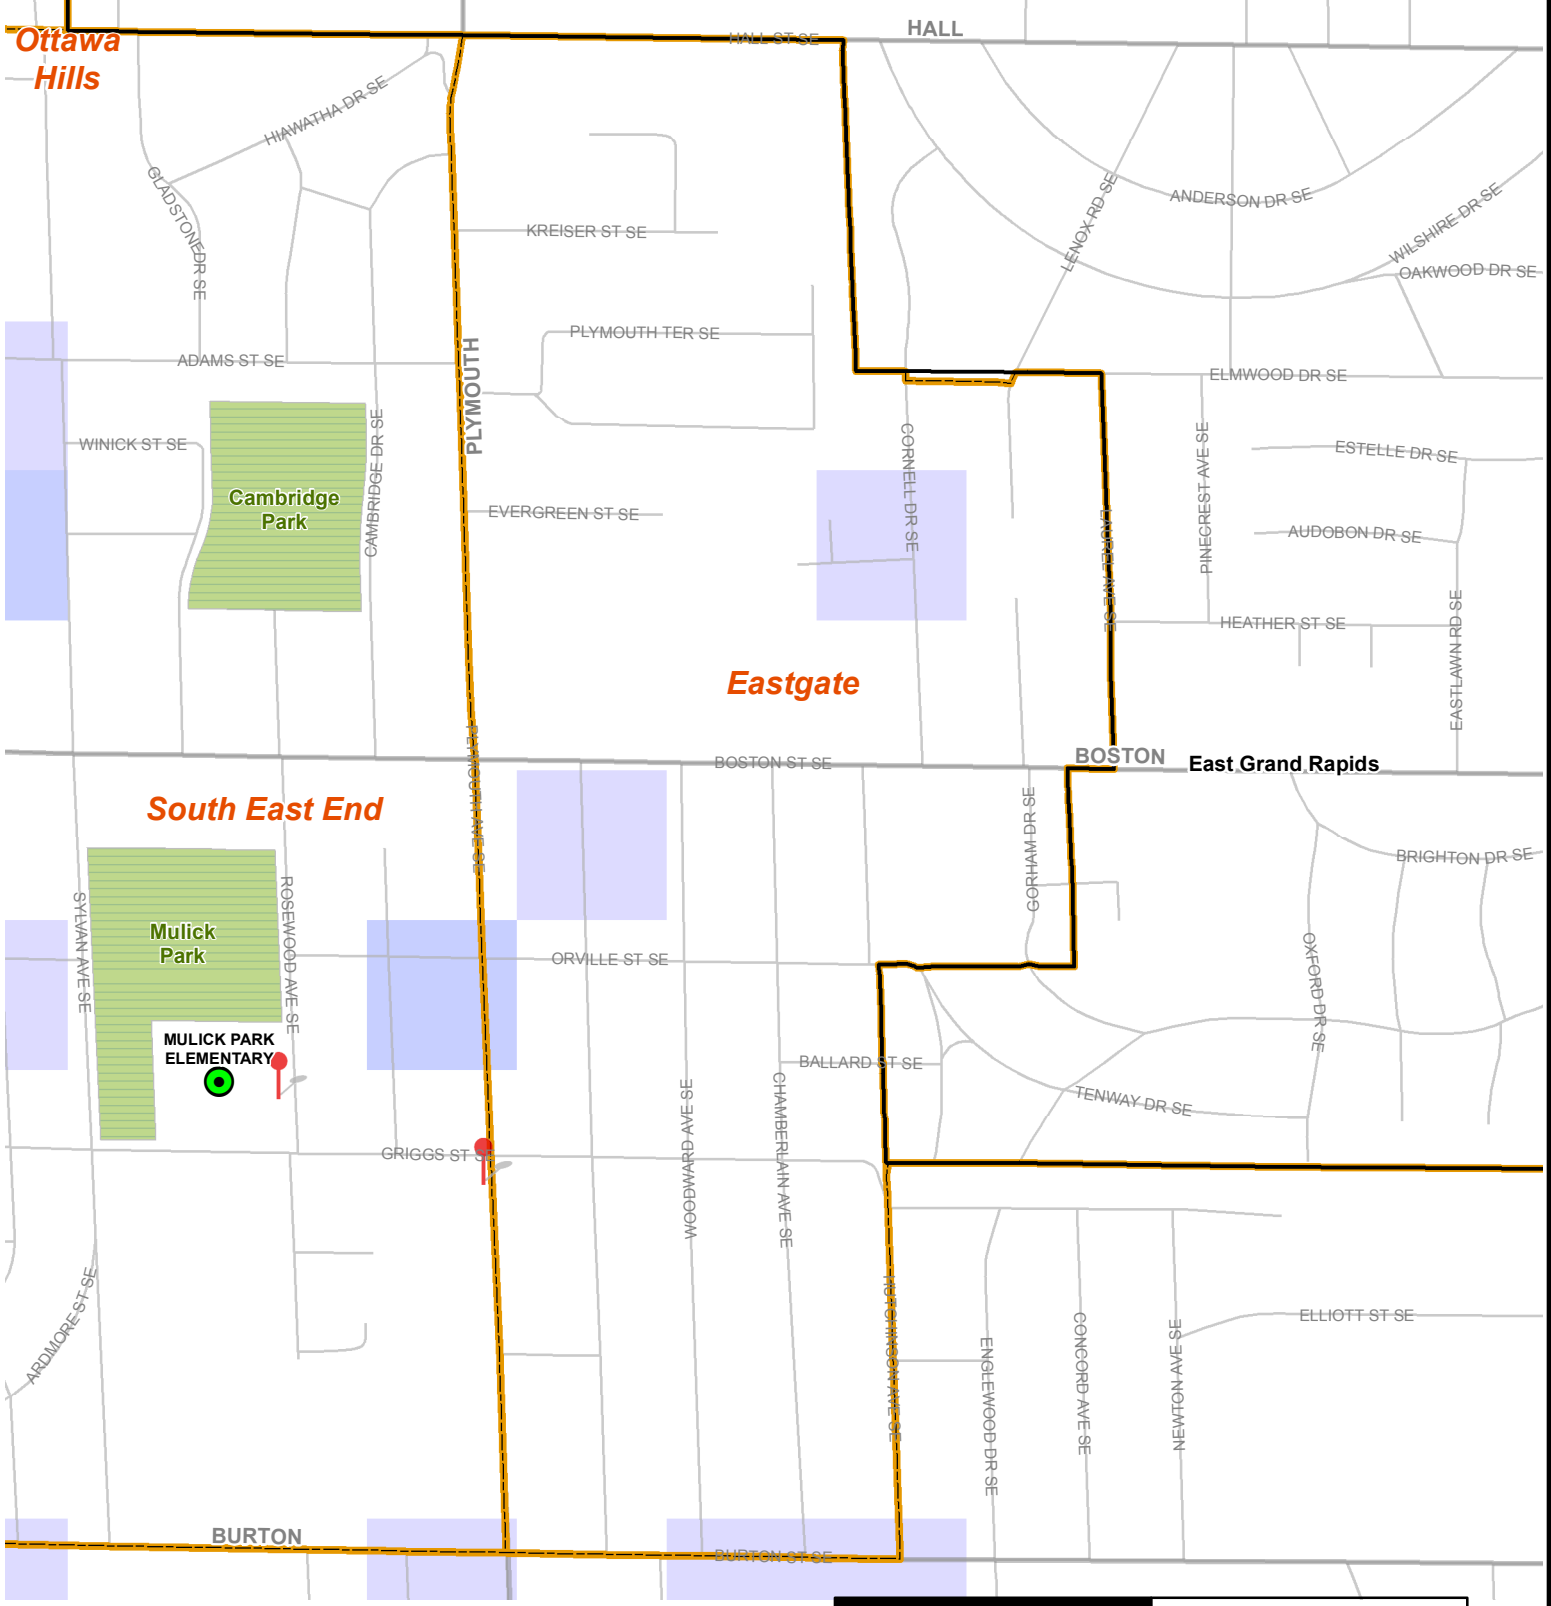

## Concentration of Juvenile Offenses in 2006, Eastgate - Grand Rapids, MI

Community Research Institute-Johnson Center

Follow this and additional works at: <https://scholarworks.gvsu.edu/jcpmaps>

---

### ScholarWorks Citation

Community Research Institute-Johnson Center, "Concentration of Juvenile Offenses in 2006, Eastgate - Grand Rapids, MI" (2007). *Community Maps*. 79.  
<https://scholarworks.gvsu.edu/jcpmaps/79>

# Concentration of Juvenile Offenses in 2006

Eastgate - Grand Rapids, MI