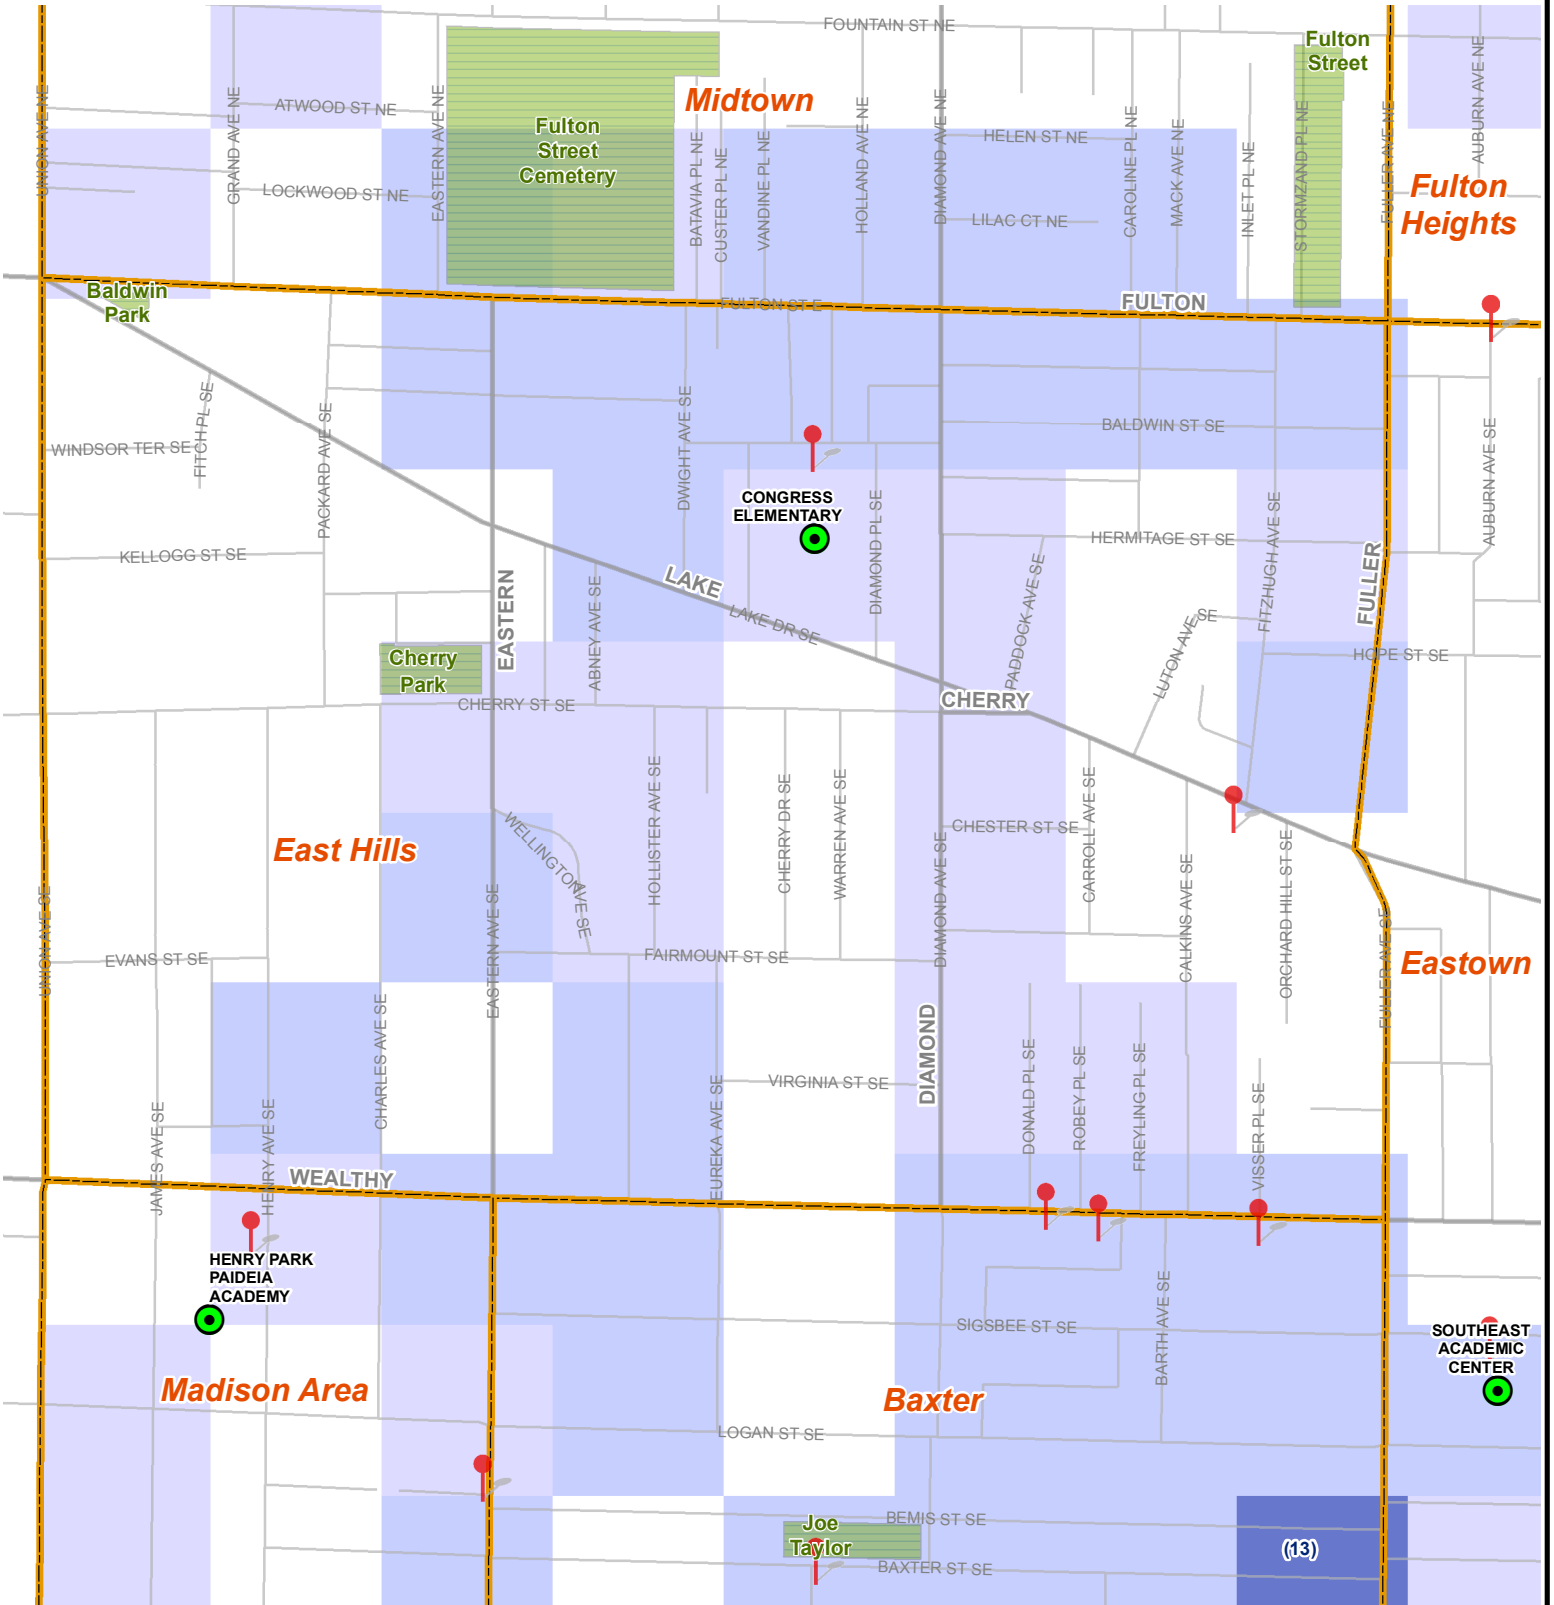

## **Concentration of Juvenile Offenses in 2006, East Hills - Grand Rapids, MI**

Community Research Institute-Johnson Center

Follow this and additional works at: <https://scholarworks.gvsu.edu/jcpmaps>

---

### **ScholarWorks Citation**

Community Research Institute-Johnson Center, "Concentration of Juvenile Offenses in 2006, East Hills - Grand Rapids, MI" (2007). *Community Maps*. 78.  
<https://scholarworks.gvsu.edu/jcpmaps/78>

# Concentration of Juvenile Offenses in 2006

East Hills - Grand Rapids, MI

### Major Roads

Business

Expressway

State

Street