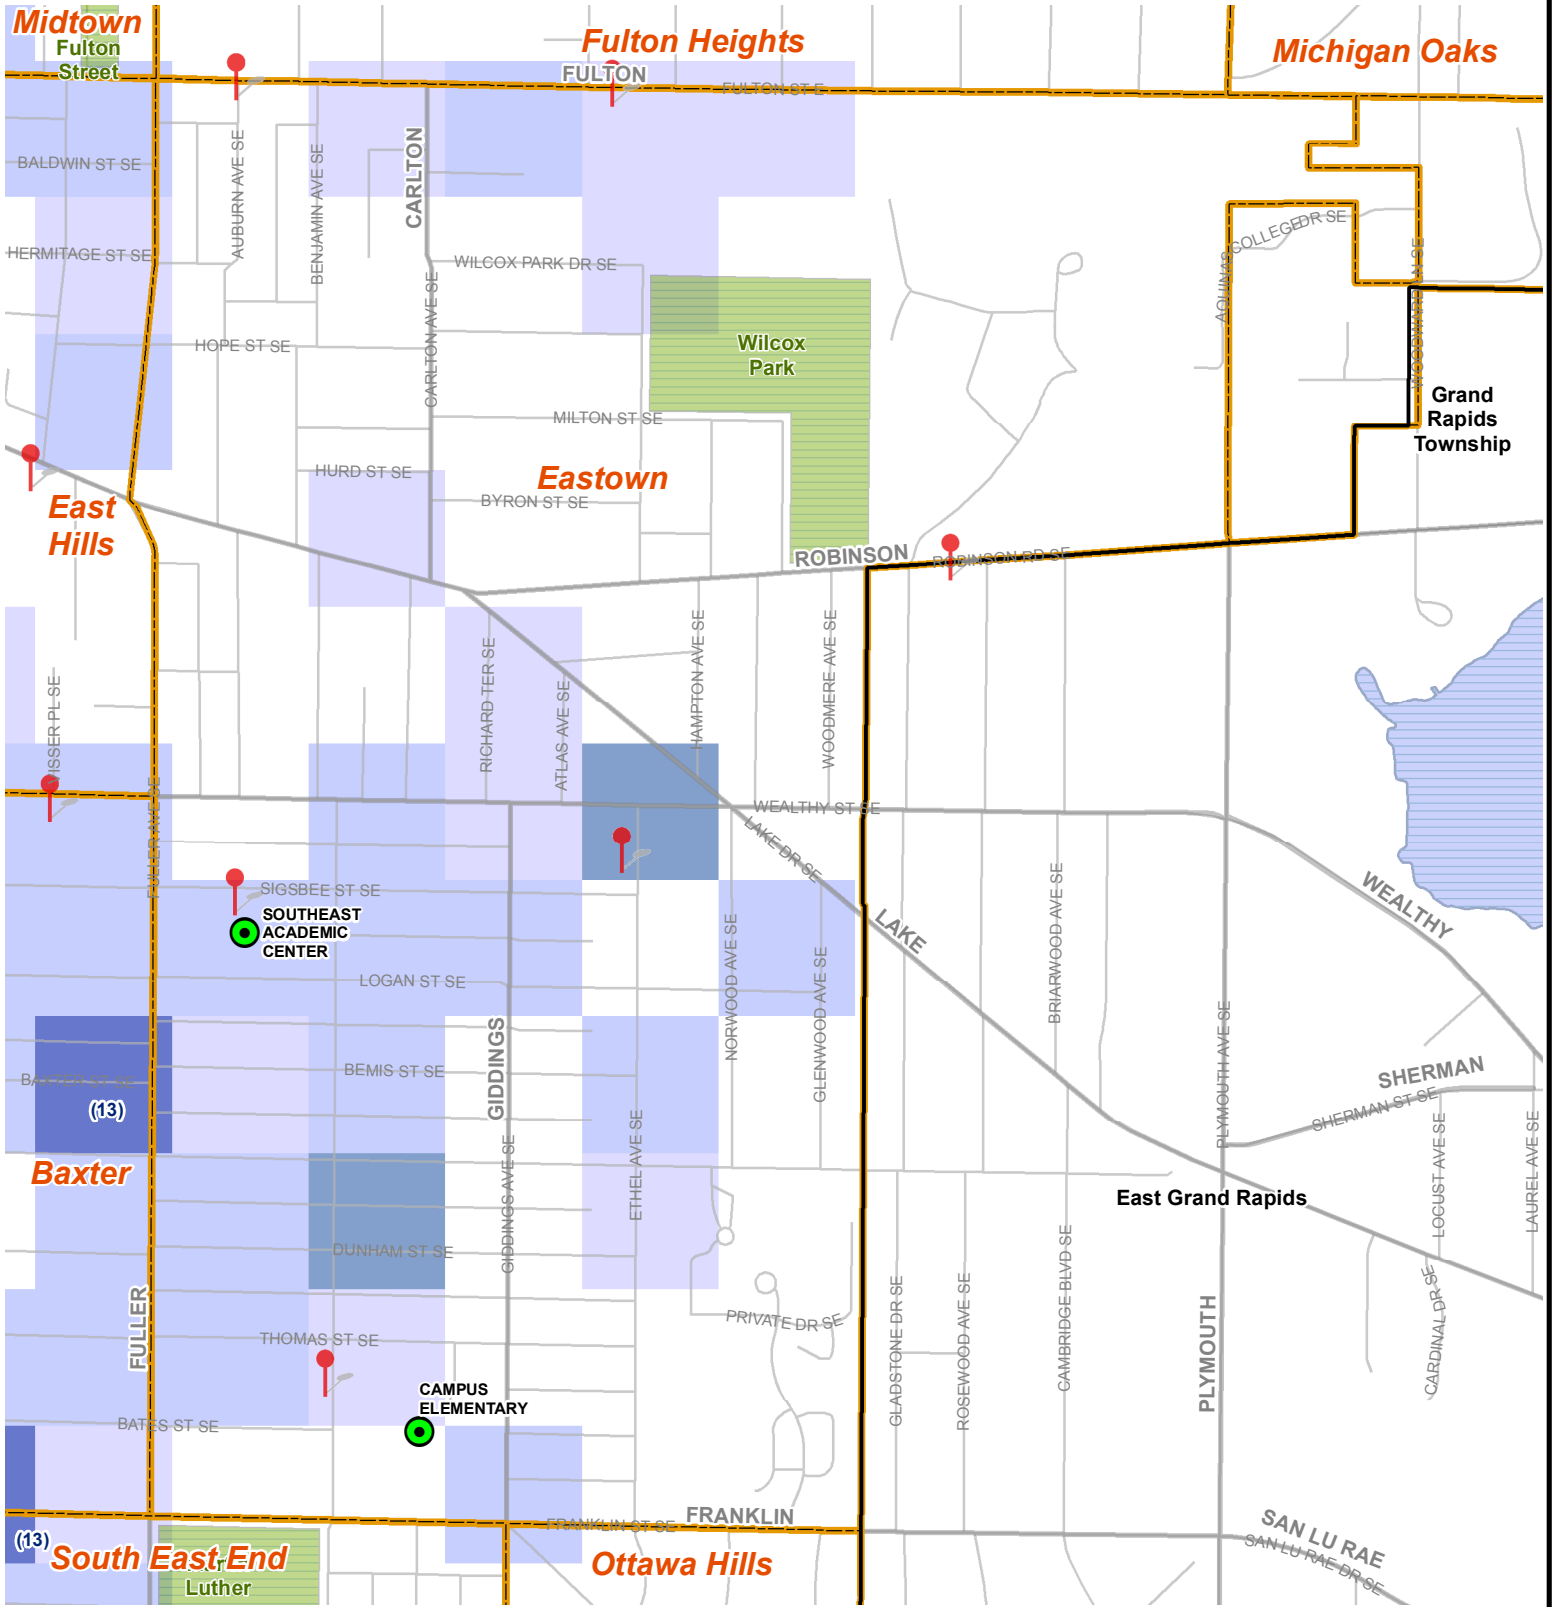

10-2007

Concentration of Juvenile Offenses in 2006, Easttown - Grand Rapids, MI

Community Research Institute-Johnson Center

Follow this and additional works at: <https://scholarworks.gvsu.edu/jcpmaps>

ScholarWorks Citation

Community Research Institute-Johnson Center, "Concentration of Juvenile Offenses in 2006, Easttown - Grand Rapids, MI" (2007). *Community Maps*. 77.
<https://scholarworks.gvsu.edu/jcpmaps/77>

This Article is brought to you for free and open access by the Dorothy A. Johnson Center for Philanthropy at ScholarWorks@GVSU. It has been accepted for inclusion in Community Maps by an authorized administrator of ScholarWorks@GVSU. For more information, please contact scholarworks@gvsu.edu.

Concentration of Juvenile Offenses in 2006

Easttown - Grand Rapids, MI

Legend

- Elementary, Middle, and High Schools
- After School Programs
- City of Grand Rapids
- Neighborhood Boundaries

- Major Roads**
- Business
 - Expressway
 - State
 - Street

- Number of Juvenile Offenses**
- 1
 - 2 - 5
 - 6 - 10
 - 11 - 86 (#) Number of Offenses

- Green Space
- Rivers & Lakes

Sources:
 Grand Rapids Police Department - 2006
 After School Programs Database - Office of
 Children, Youth, and Families
 Community Research Institute