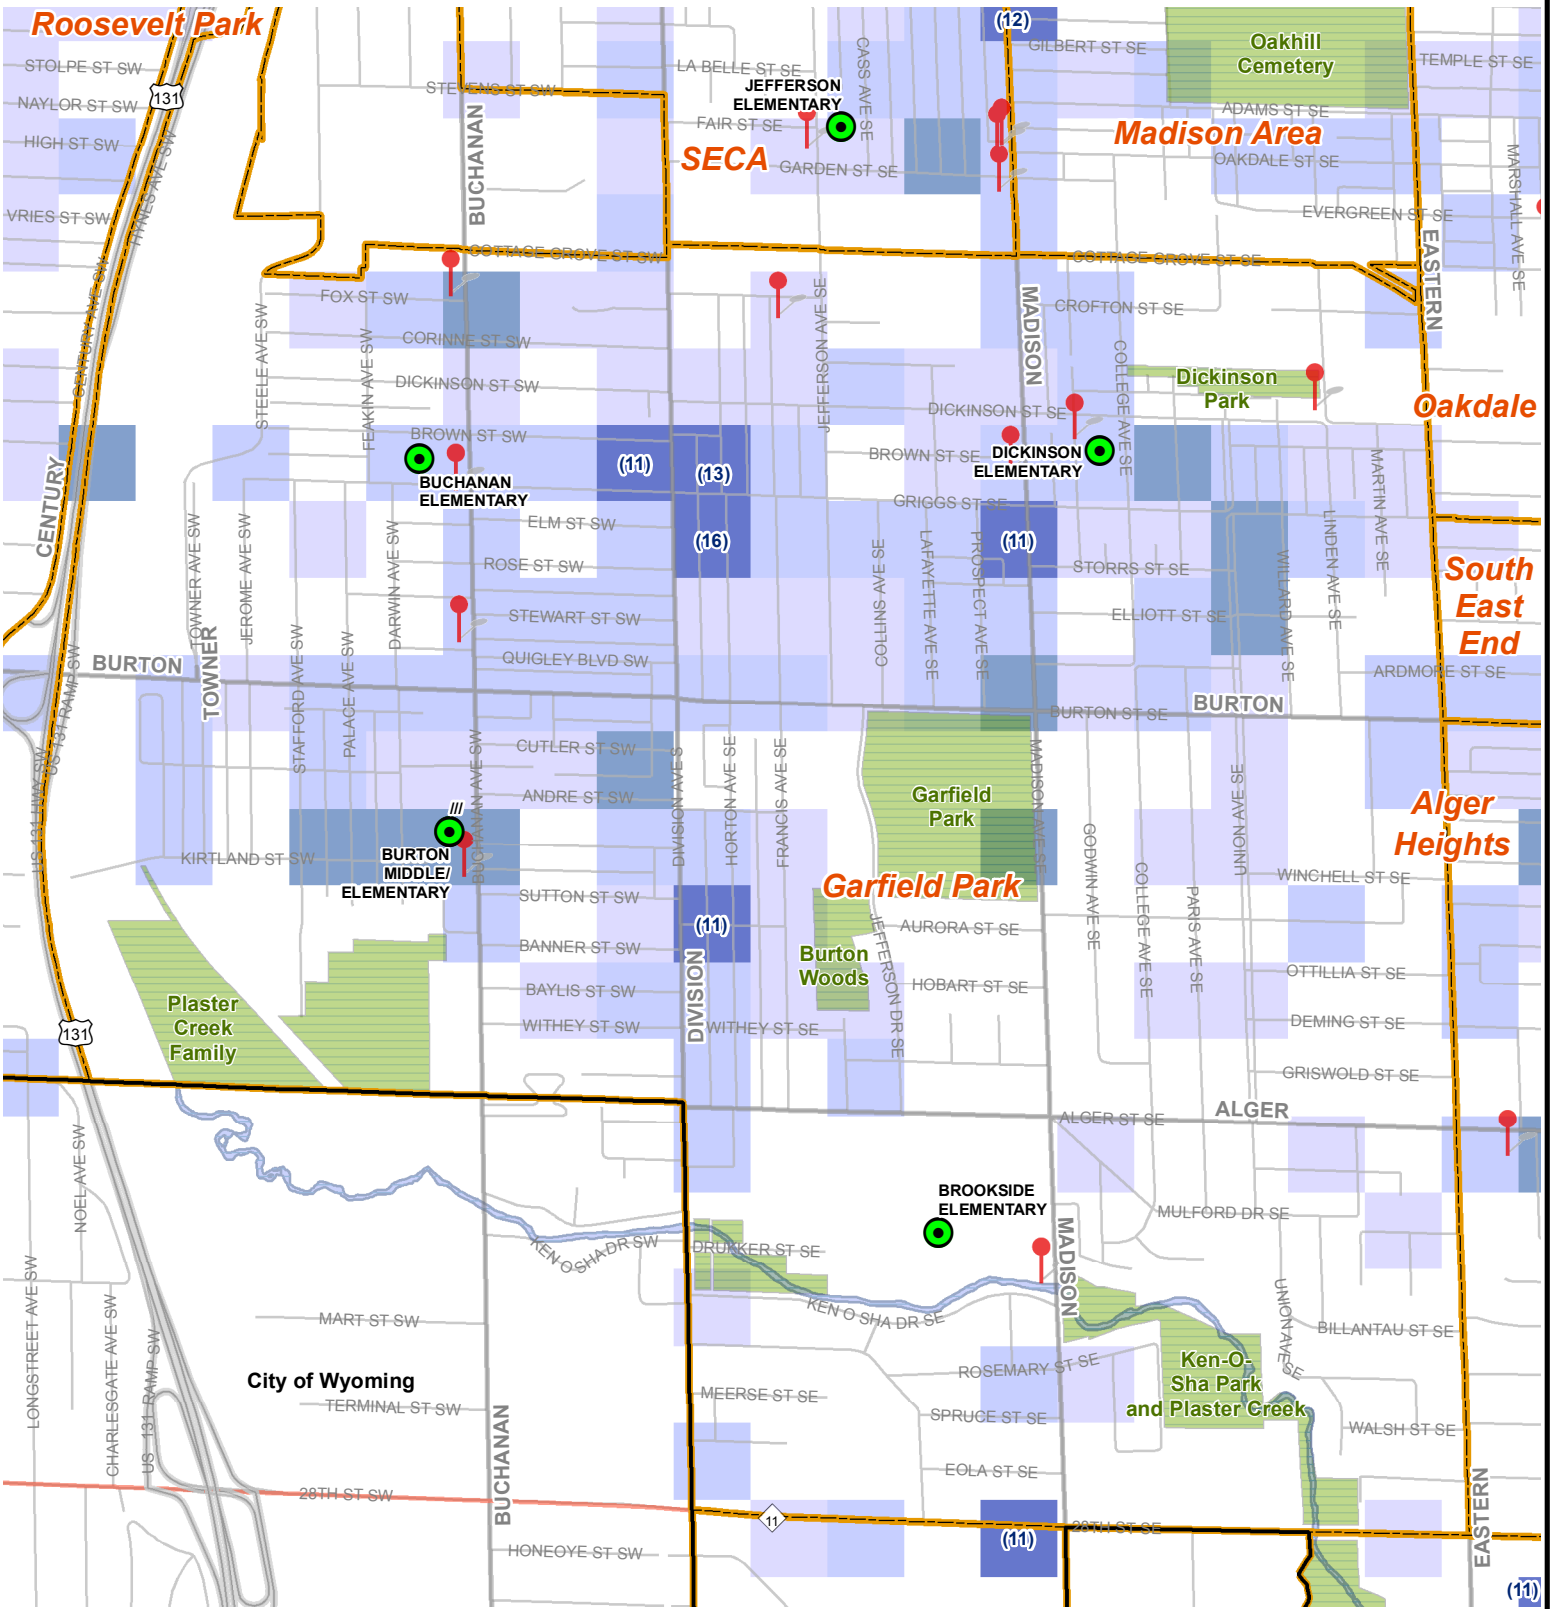

10-2007

Concentration of Juvenile Offenses in 2006, Garfield Park - Grand Rapids, MI

Community Research Institute-Johnson Center

Follow this and additional works at: <https://scholarworks.gvsu.edu/jcpmaps>

ScholarWorks Citation

Community Research Institute-Johnson Center, "Concentration of Juvenile Offenses in 2006, Garfield Park - Grand Rapids, MI" (2007). *Community Maps*. 74.
<https://scholarworks.gvsu.edu/jcpmaps/74>

Concentration of Juvenile Offenses in 2006

Garfield Park - Grand Rapids, MI

Legend

- Elementary, Middle, and High Schools
- After School Programs
- City of Grand Rapids
- Neighborhood Boundaries

- Major Roads**
- Business
- Expressway
- State
- Street

Created on: October, 2007
 Projection: U.S. State Plane NAD 83
 South - International Feet