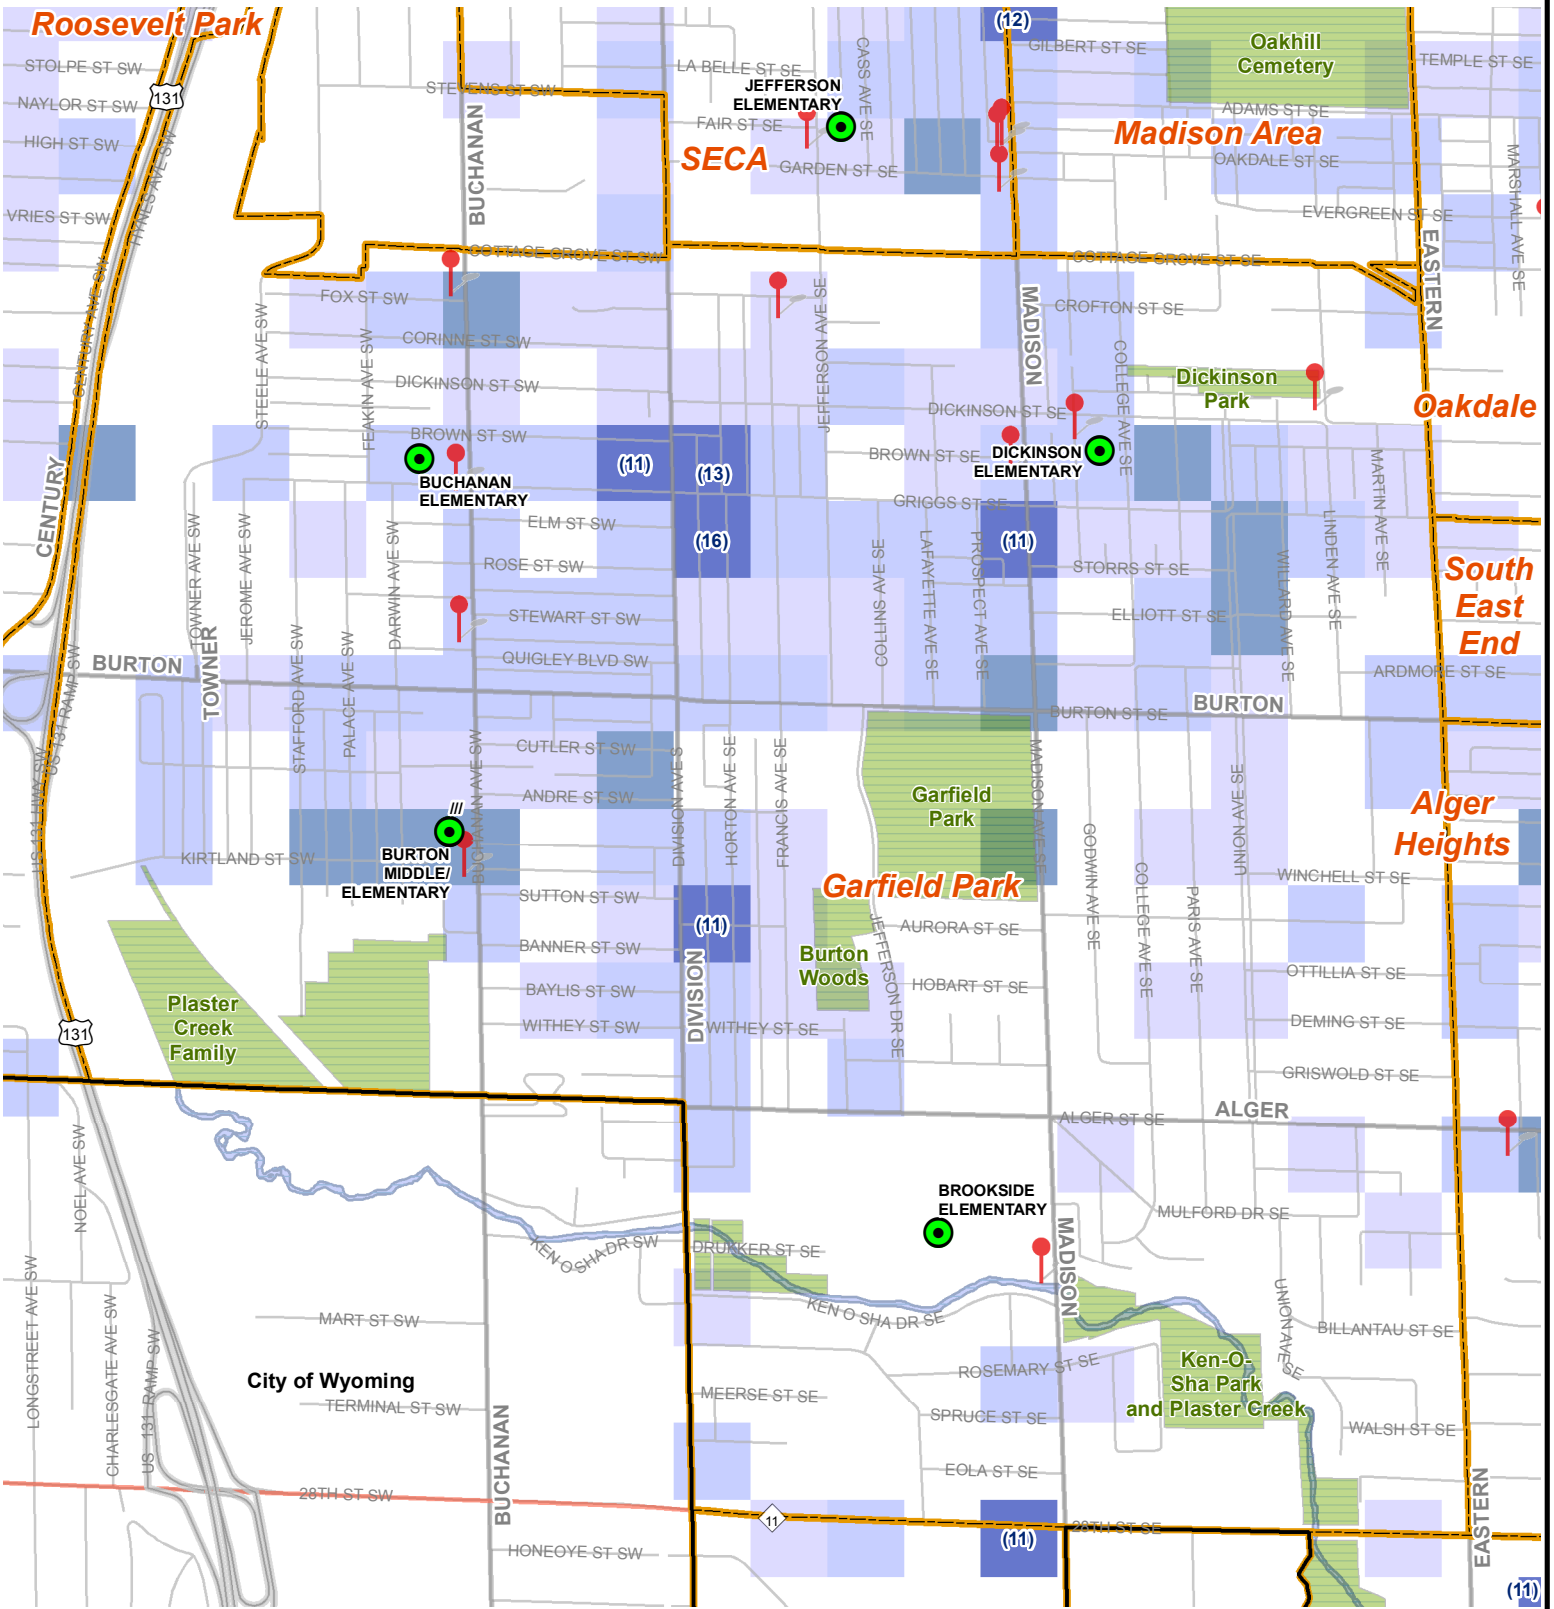

## **Concentration of Juvenile Offenses in 2006, Garfield Park - Grand Rapids, MI**

Community Research Institute-Johnson Center

Follow this and additional works at: <https://scholarworks.gvsu.edu/jcpmaps>

### **ScholarWorks Citation**

Community Research Institute-Johnson Center, "Concentration of Juvenile Offenses in 2006, Garfield Park - Grand Rapids, MI" (2007). *Community Maps*. 74.  
<https://scholarworks.gvsu.edu/jcpmaps/74>

# Concentration of Juvenile Offenses in 2006

Garfield Park - Grand Rapids, MI

## Legend

- Elementary, Middle, and High Schools
- After School Programs
- City of Grand Rapids
- Neighborhood Boundaries

- Major Roads**
- Business
  - Expressway
  - State
  - Street

- Number of Juvenile Offenses**
- 1
  - 2 - 5
  - 6 - 10
  - 11 - 86 (#) Number of Offenses