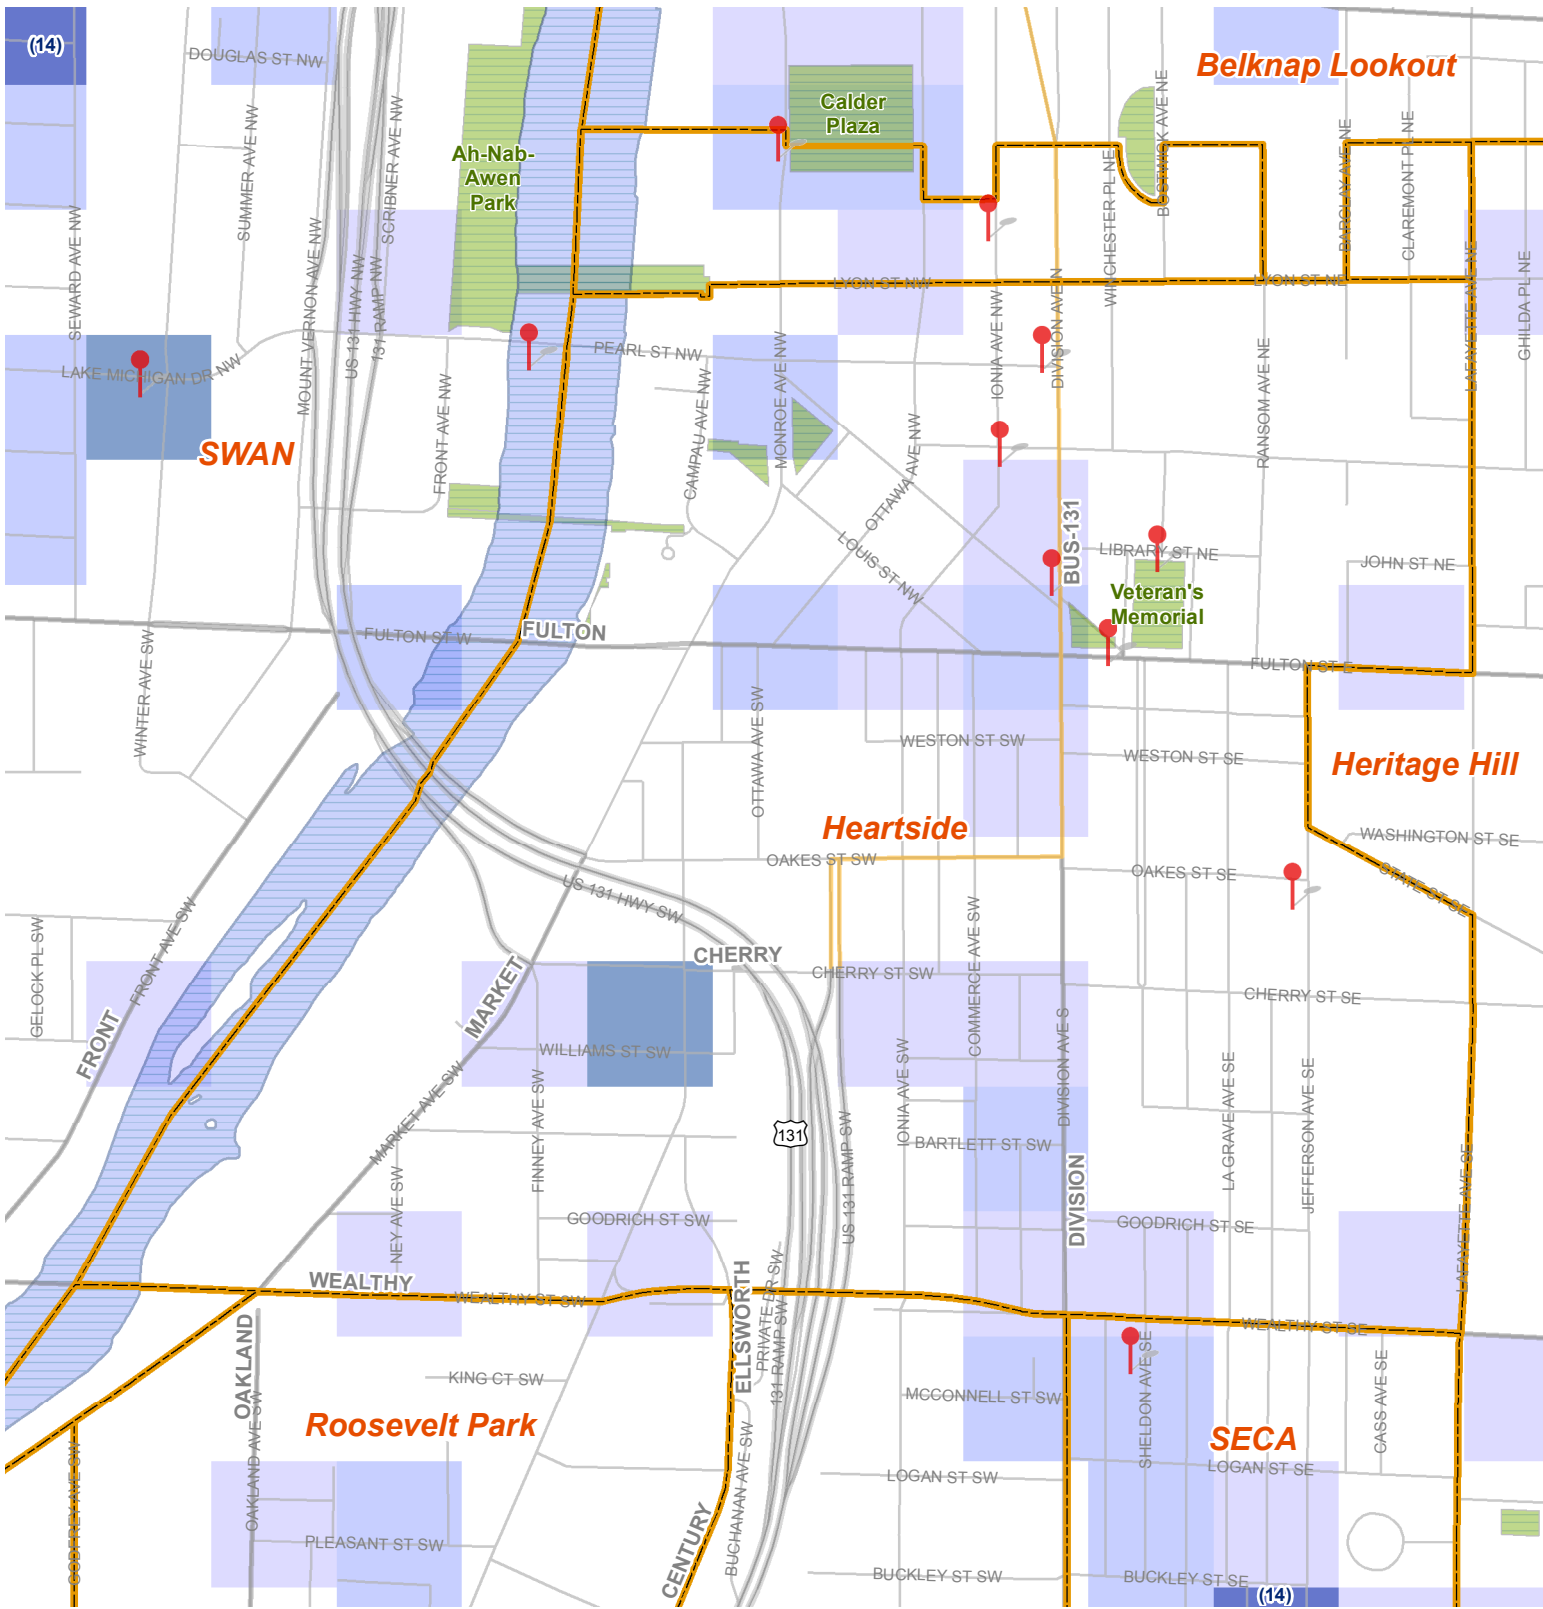

## Concentration of Juvenile Offenses in 2006, Heartside - Grand Rapids, MI

Community Research Institute-Johnson Center

Follow this and additional works at: <https://scholarworks.gvsu.edu/jcpmaps>

---

### ScholarWorks Citation

Community Research Institute-Johnson Center, "Concentration of Juvenile Offenses in 2006, Heartside - Grand Rapids, MI" (2007). *Community Maps*. 73.  
<https://scholarworks.gvsu.edu/jcpmaps/73>

# Concentration of Juvenile Offenses in 2006

Heartside - Grand Rapids, MI

## Legend

- Elementary, Middle, and High Schools
- After School Programs
- City of Grand Rapids
- Neighborhood Boundaries

- Major Roads**
- Business
- Expressway
- State
- Street

- Number of Juvenile Offenses**
- 1
- 2 - 5
- 6 - 10
- 11 - 86 (#) Number of Offenses