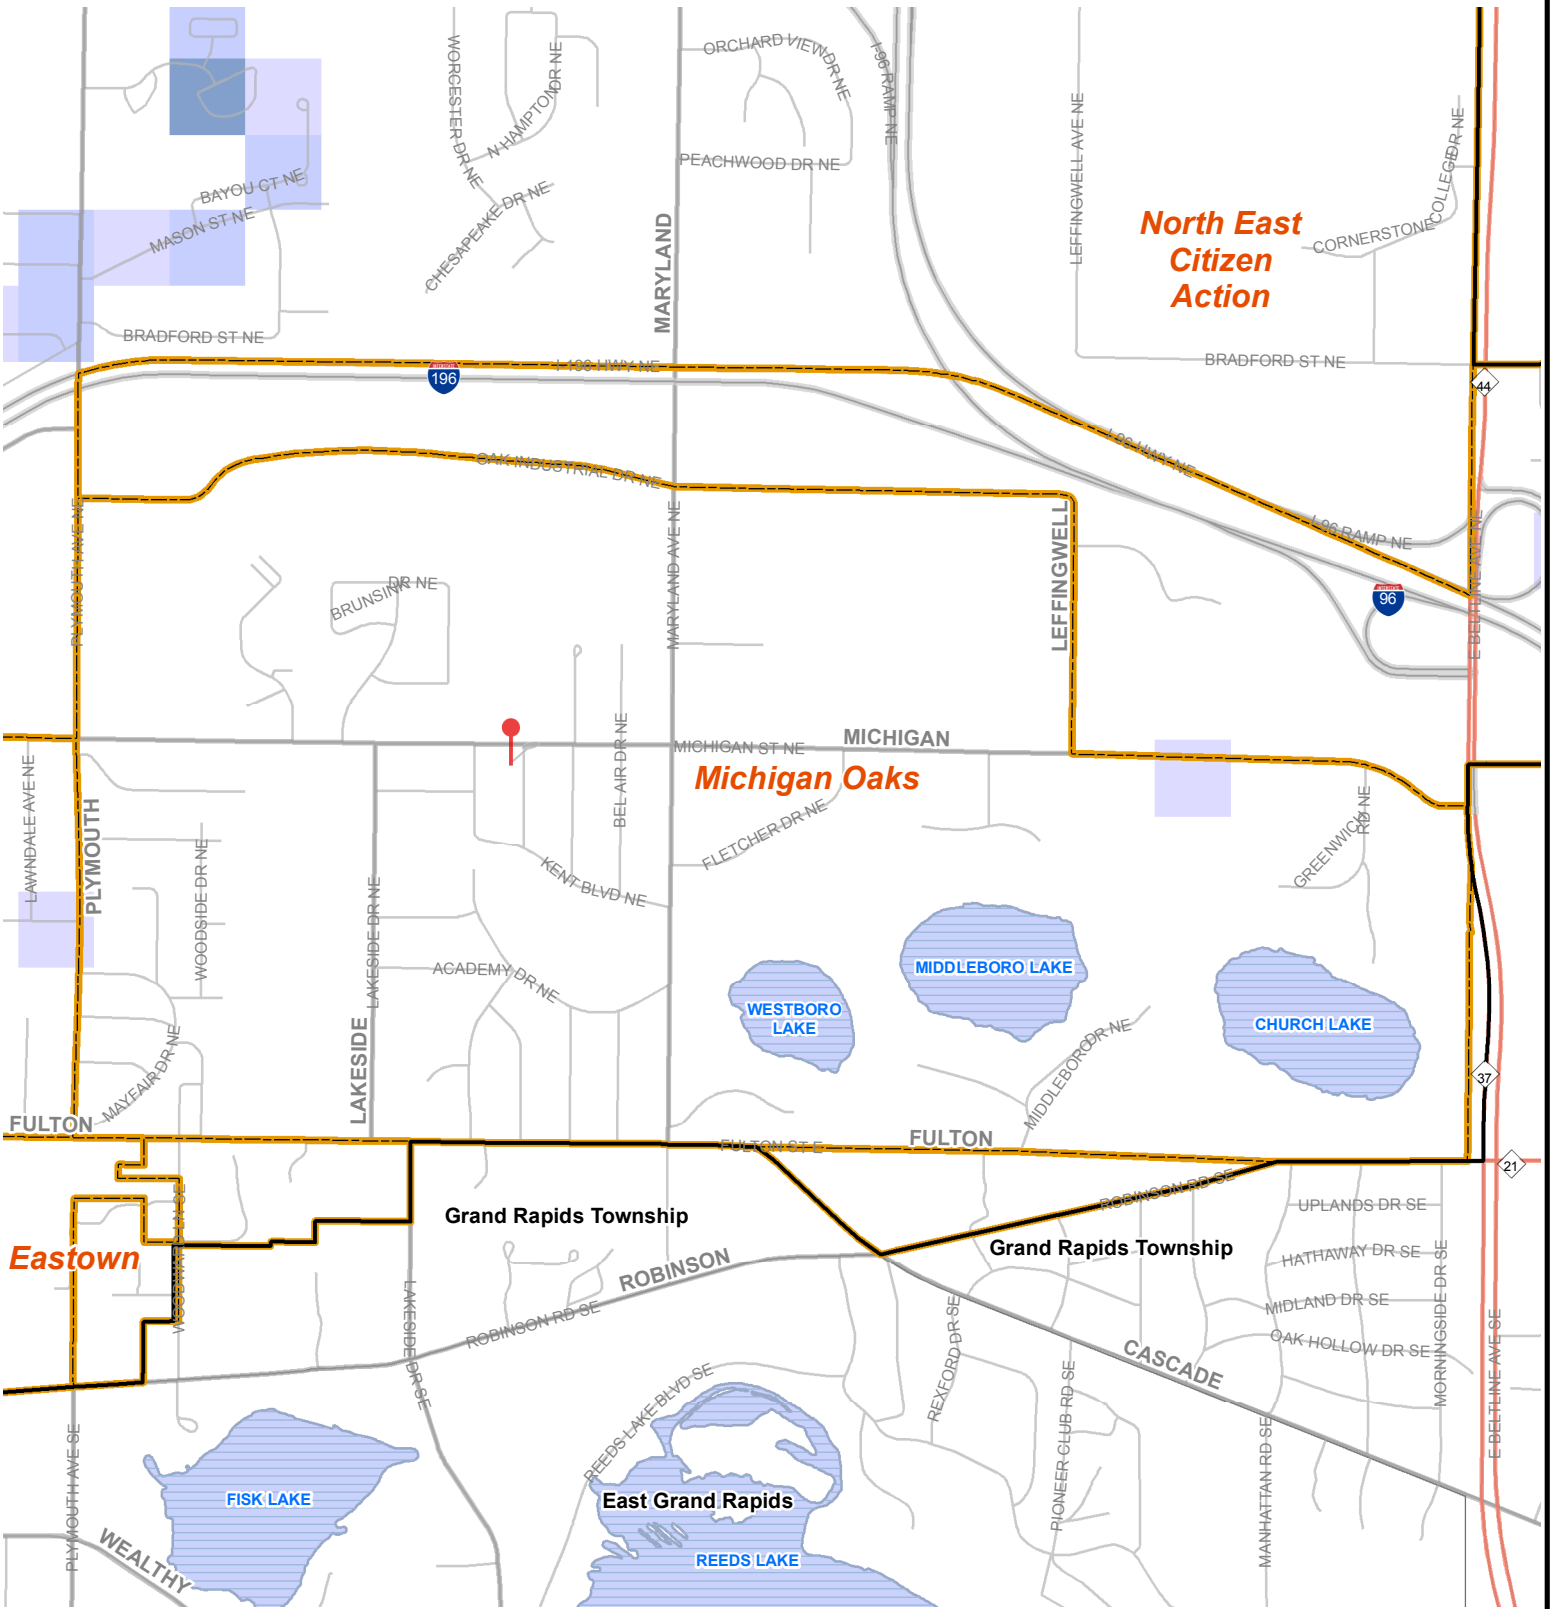

10-2007

Concentration of Juvenile Offenses in 2006, Michigan Oaks-Grand Rapids, MI

Community Research Institute-Johnson Center

Follow this and additional works at: <https://scholarworks.gvsu.edu/jcpmaps>

ScholarWorks Citation

Community Research Institute-Johnson Center, "Concentration of Juvenile Offenses in 2006, Michigan Oaks- Grand Rapids, MI" (2007). *Community Maps*. 68.
<https://scholarworks.gvsu.edu/jcpmaps/68>

Concentration of Juvenile Offenses in 2006

Michigan Oaks - Grand Rapids, MI

**North East
Citizen
Action**

Michigan Oaks

Eastown

Grand Rapids Township

Grand Rapids Township

East Grand Rapids

Legend

- Elementary, Middle, and High Schools
- After School Programs
- City of Grand Rapids
- Neighborhood Boundaries

- Major Roads**
- Business
 - Expressway
 - State
 - Street

- Number of Juvenile Offenses (#) Number of Offenses**
- 1
 - 2 - 5
 - 6 - 10
 - 11 - 86