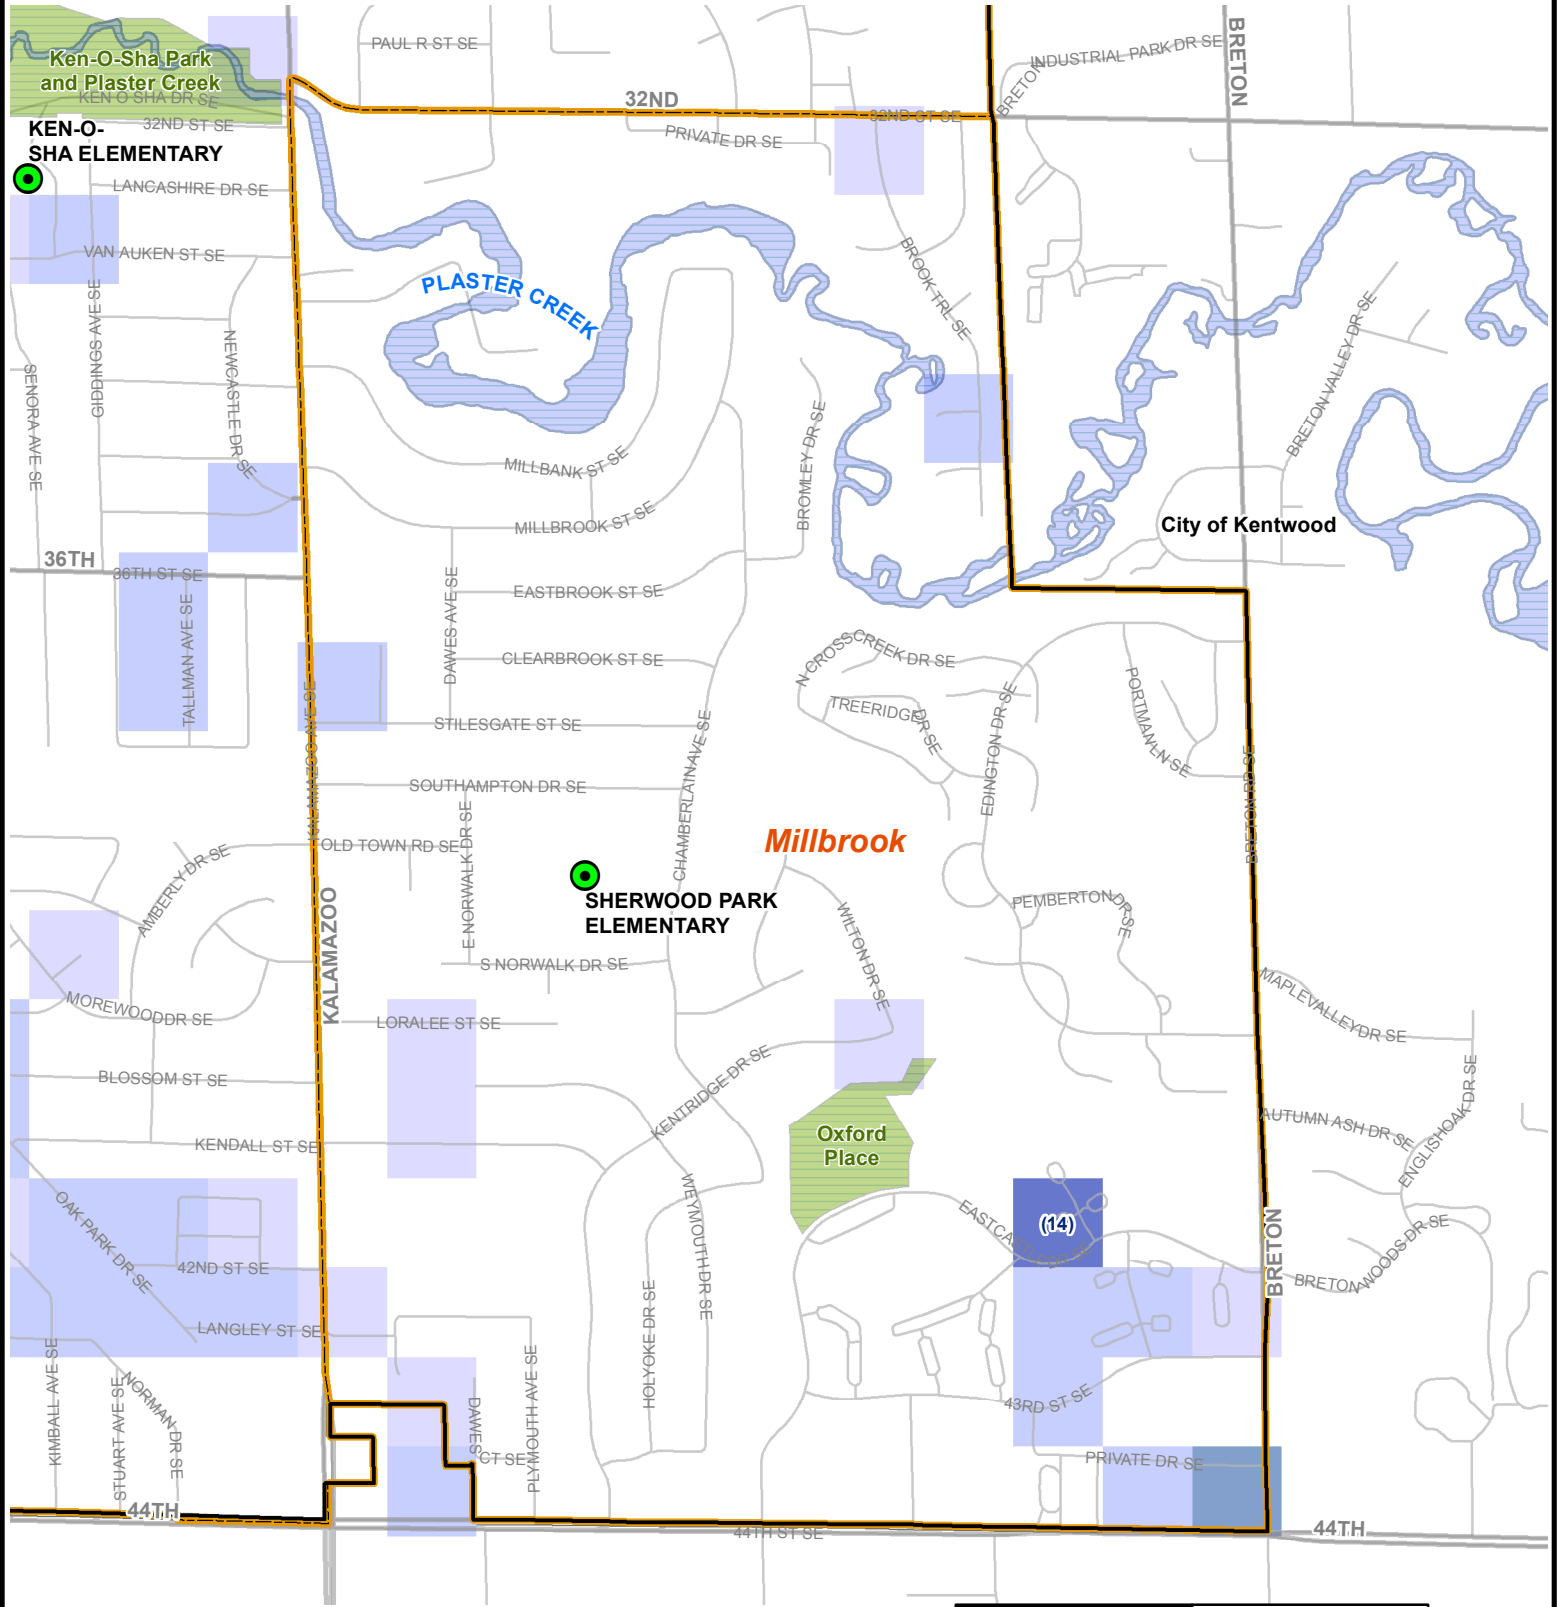

10-2007

Concentration of Juvenile Offenses in 2006, Millbrook- Grand Rapids, MI

Community Research Institute-Johnson Center

Follow this and additional works at: <https://scholarworks.gvsu.edu/jcpmaps>

ScholarWorks Citation

Community Research Institute-Johnson Center, "Concentration of Juvenile Offenses in 2006, Millbrook-Grand Rapids, MI" (2007). *Community Maps*. 66.

<https://scholarworks.gvsu.edu/jcpmaps/66>

This Article is brought to you for free and open access by the Dorothy A. Johnson Center for Philanthropy at ScholarWorks@GVSU. It has been accepted for inclusion in Community Maps by an authorized administrator of ScholarWorks@GVSU. For more information, please contact scholarworks@gvsu.edu.

Concentration of Juvenile Offenses in 2006

Millbrook - Grand Rapids, MI

Legend

- Elementary, Middle, and High Schools
- After School Programs
- City of Grand Rapids
- Neighborhood Boundaries

- Major Roads**
- Business
 - Expressway
 - State
 - Street

Created on: October, 2007
 Projection: U.S. State Plane NAD 83
 South - International Feet

Produced by: Community Research Institute at the Johnson Center, GVSU