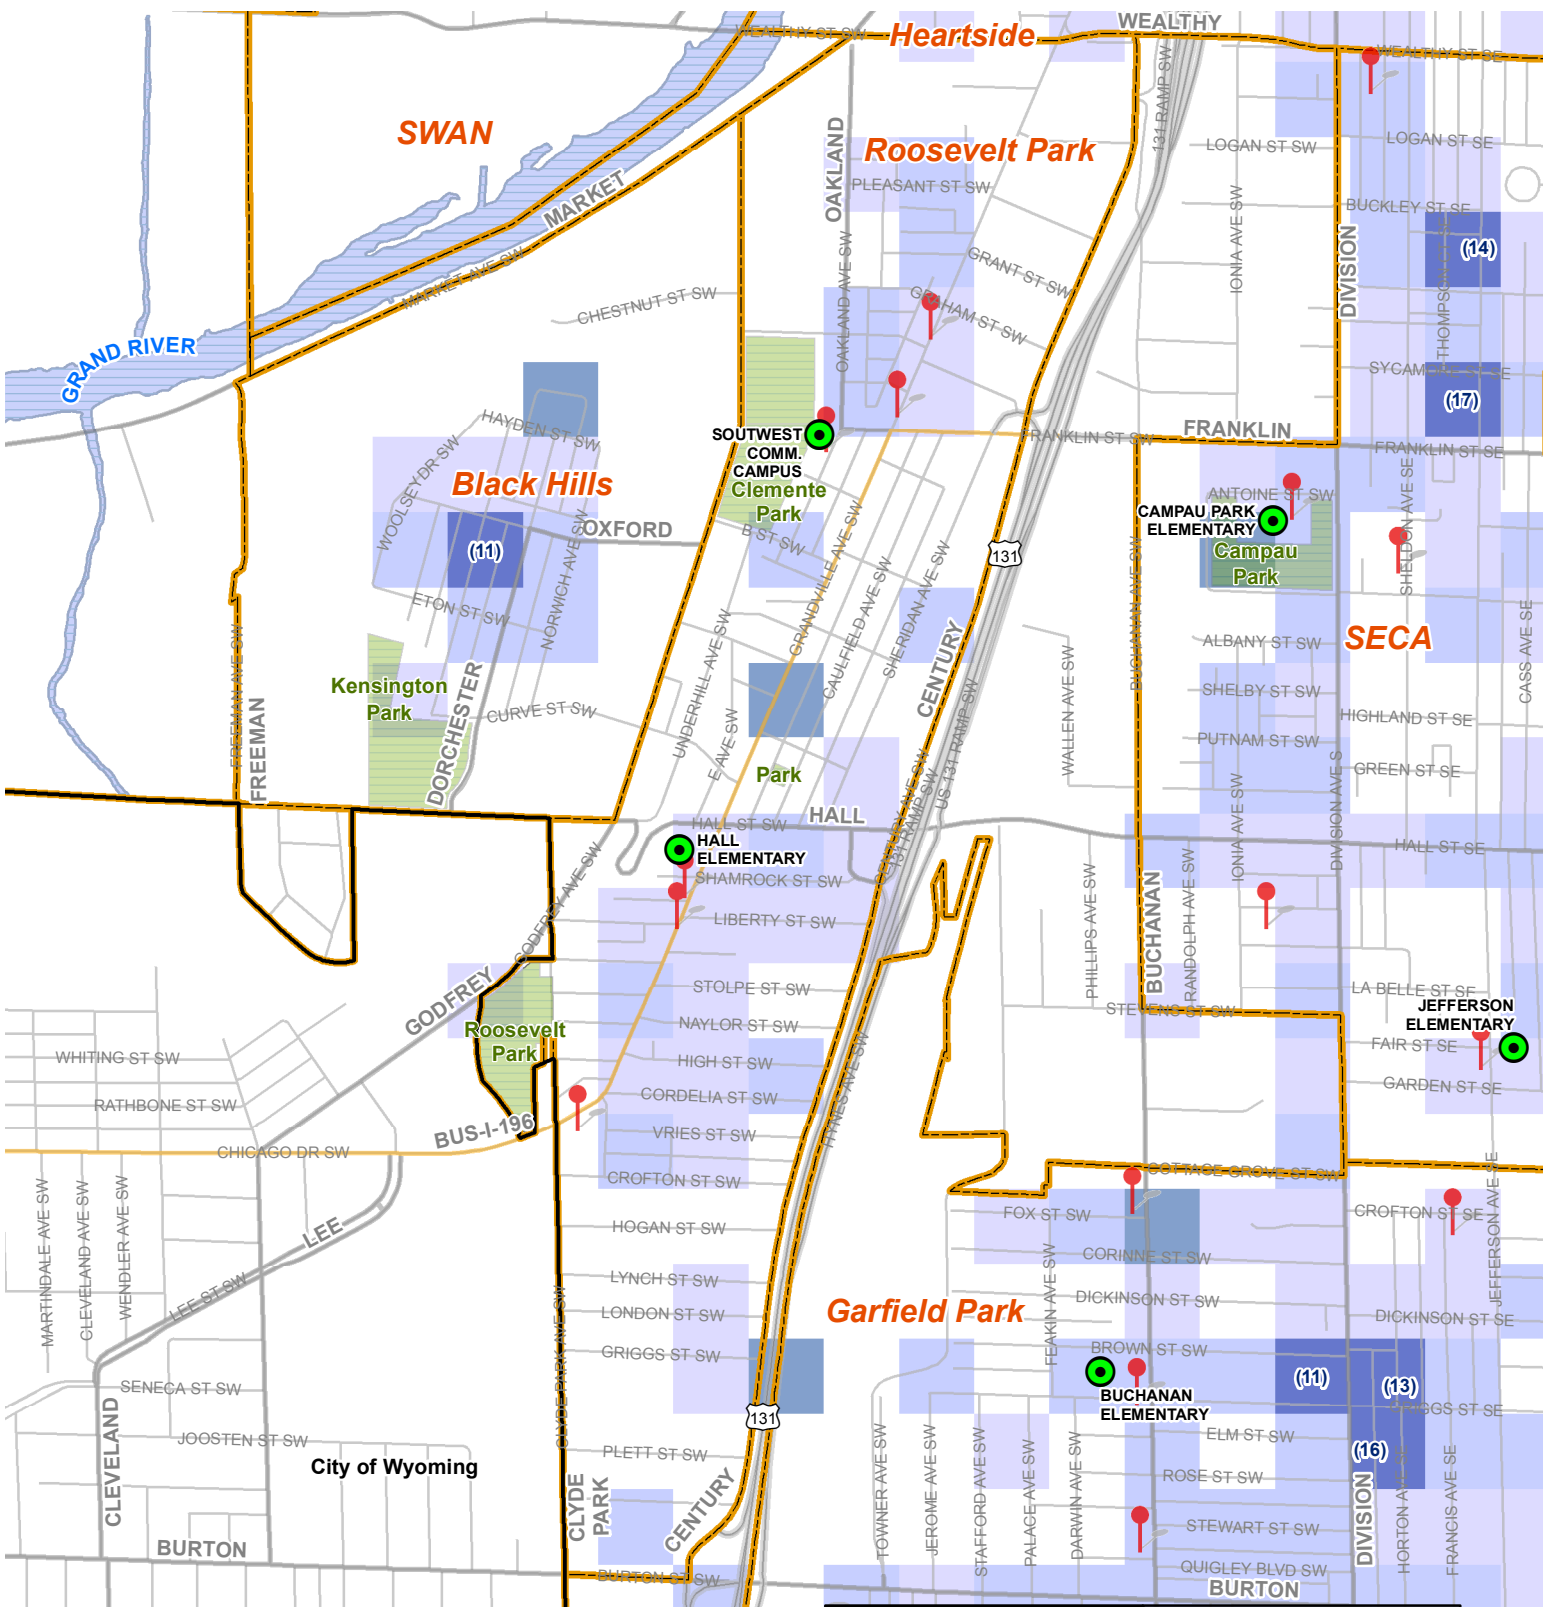

## Concentration of Juvenile Offenses in 2006, Roosevelt- Grand Rapids, MI

Community Research Institute-Johnson Center

Follow this and additional works at: <https://scholarworks.gvsu.edu/jcpmaps>

---

### ScholarWorks Citation

Community Research Institute-Johnson Center, "Concentration of Juvenile Offenses in 2006, Roosevelt- Grand Rapids, MI" (2007). *Community Maps*. 61.  
<https://scholarworks.gvsu.edu/jcpmaps/61>

# Concentration of Juvenile Offenses in 2006

Roosevelt Park - Grand Rapids, MI