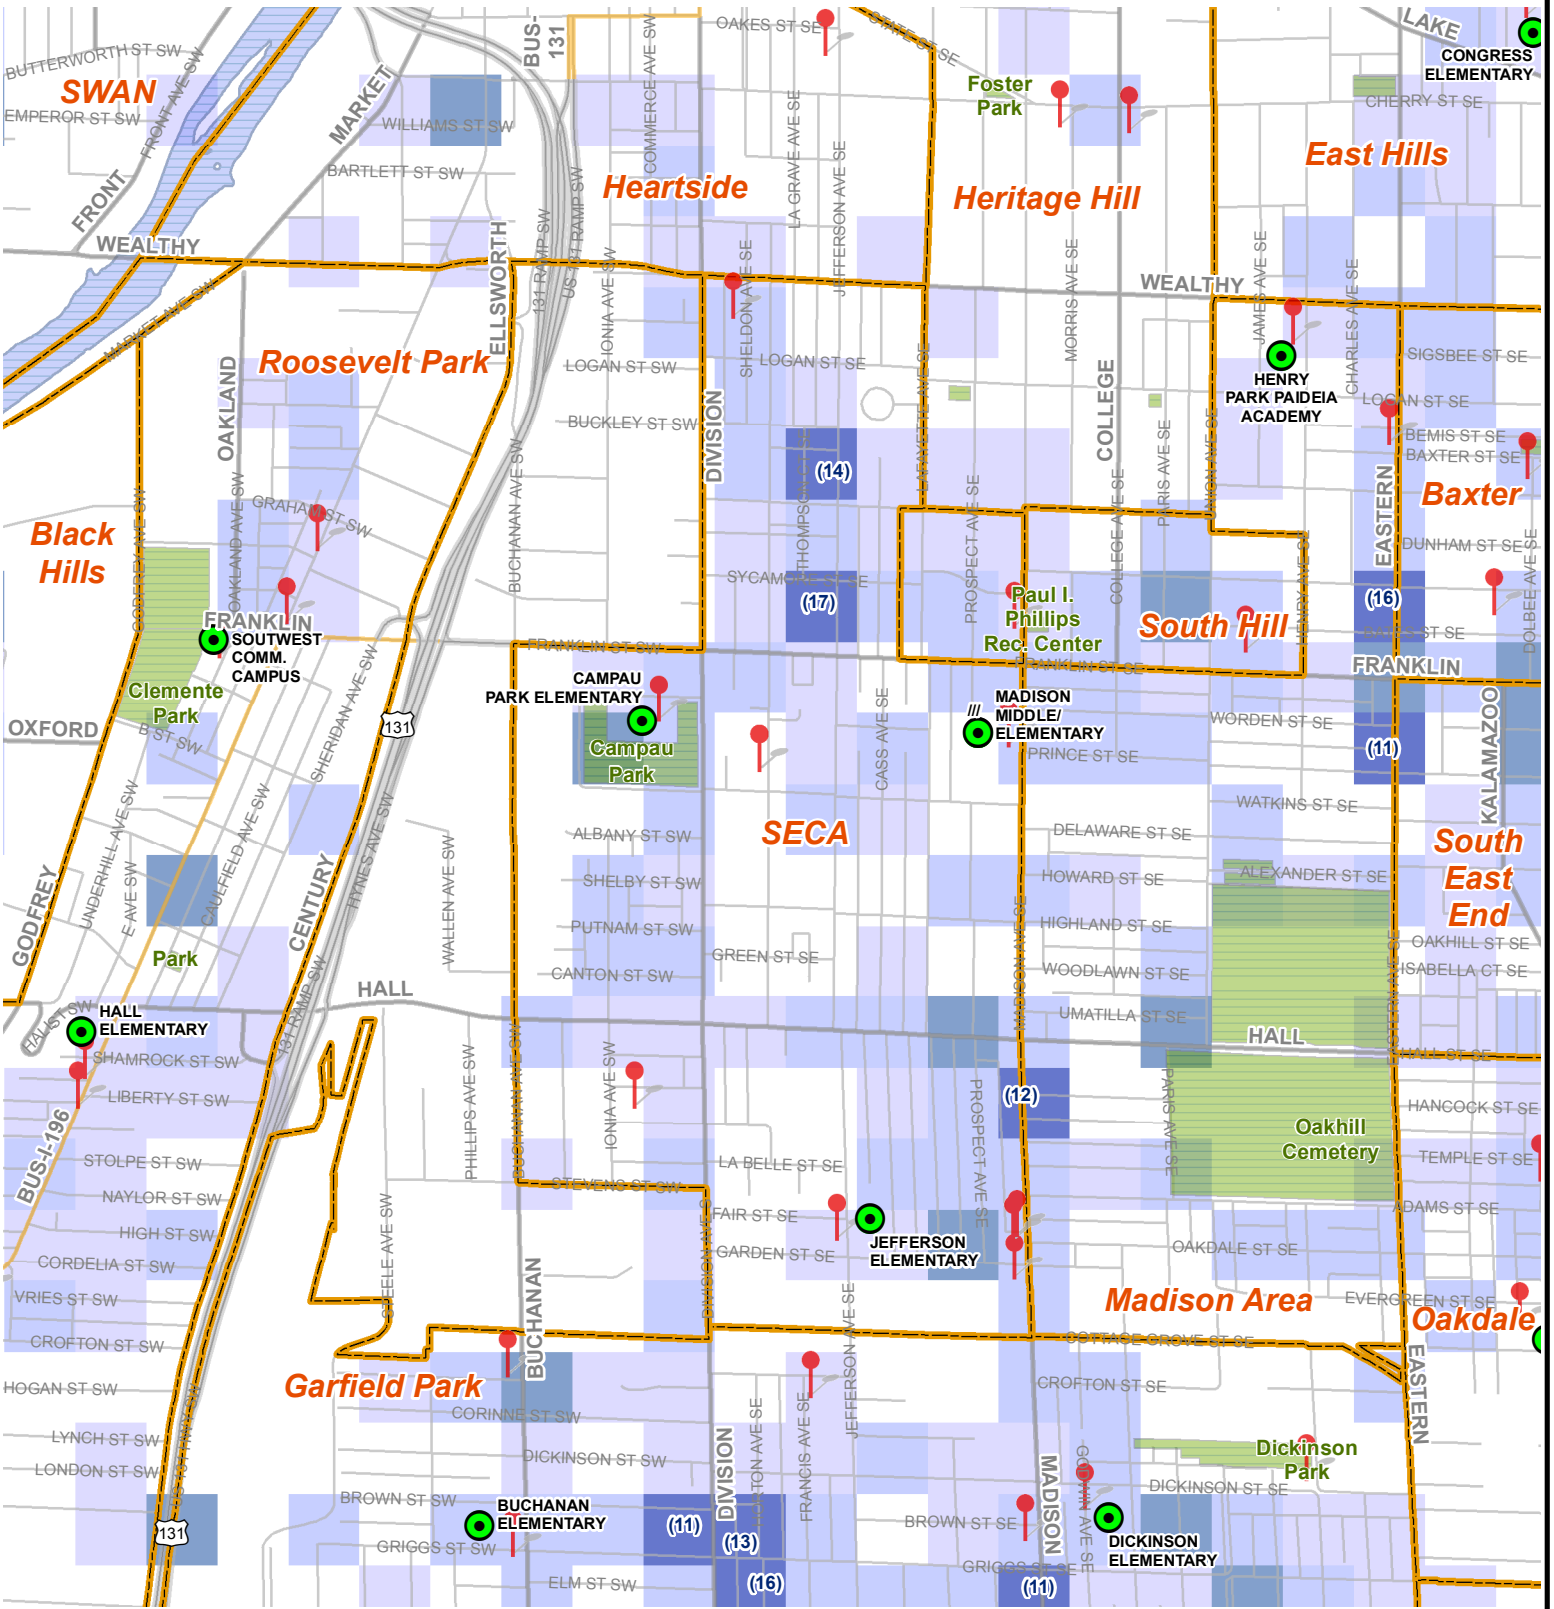

10-2007

Concentration of Juvenile Offenses in 2006, South East Community Association (SECA)- Grand Rapids, MI

Community Research Institute-Johnson Center

Follow this and additional works at: <https://scholarworks.gvsu.edu/jcpmaps>

ScholarWorks Citation

Community Research Institute-Johnson Center, "Concentration of Juvenile Offenses in 2006, South East Community Association (SECA)- Grand Rapids, MI" (2007). *Community Maps*. 60.
<https://scholarworks.gvsu.edu/jcpmaps/60>

Concentration of Juvenile Offenses in 2006

South East Community Association (SECA) - Grand Rapids, MI

Legend

- | | | | |
|--------------------------------------|--------------------|------------------------------------|----------------|
| Elementary, Middle, and High Schools | Major Roads | Number of Juvenile Offenses | Green Space |
| After School Programs | Business | 1 | Rivers & Lakes |
| City of Grand Rapids | Expressway | 2 - 5 | |
| Neighborhood Boundaries | State | 6 - 10 | |
| | Street | 11 - 86 (#) Number of Offenses | |