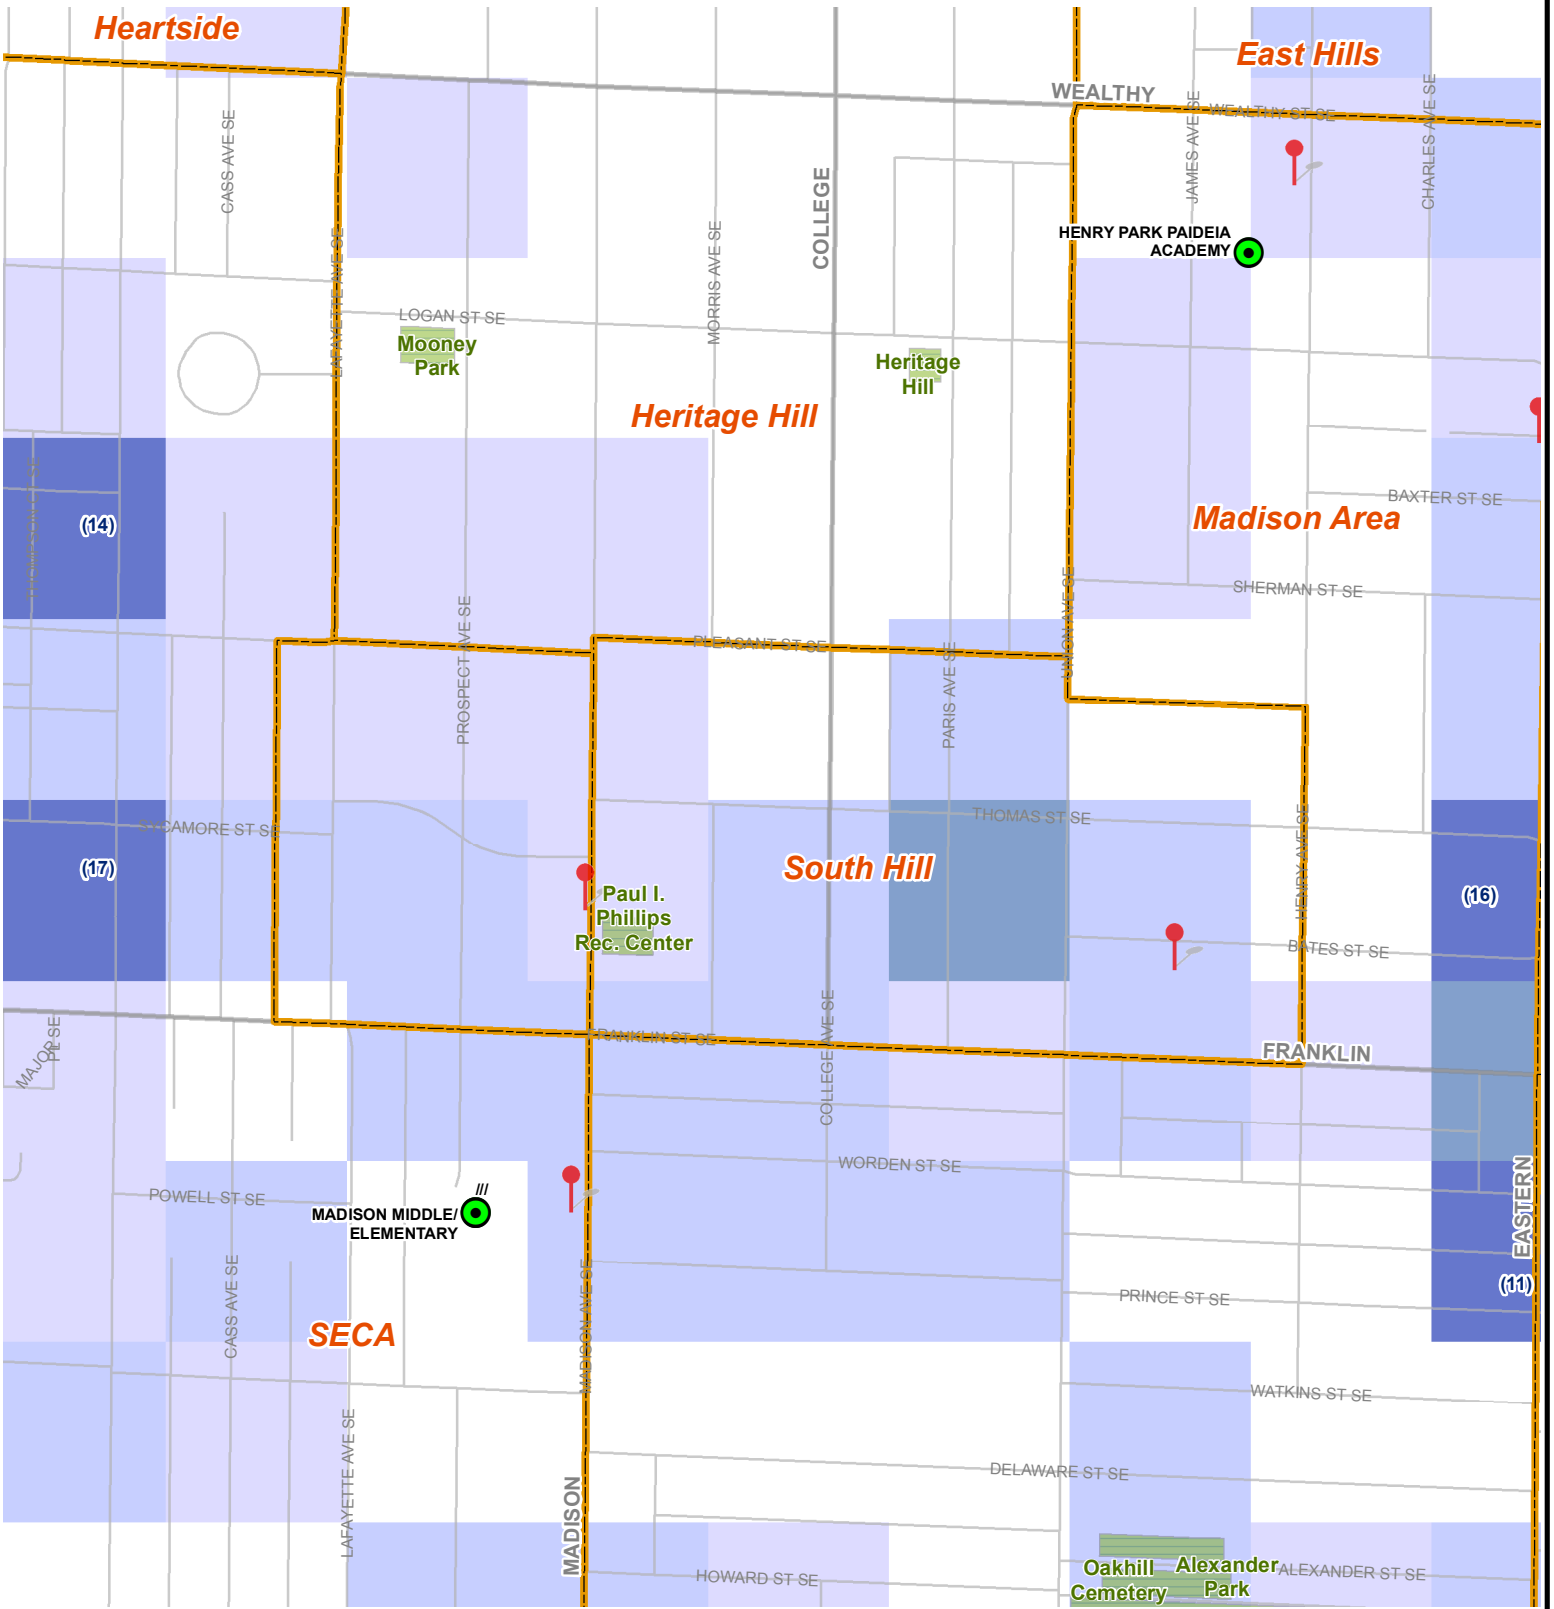

## Concentration of Juvenile Offenses in 2006, South Hill- Grand Rapids, MI

Community Research Institute-Johnson Center

Follow this and additional works at: <https://scholarworks.gvsu.edu/jcpmaps>

---

### ScholarWorks Citation

Community Research Institute-Johnson Center, "Concentration of Juvenile Offenses in 2006, South Hill- Grand Rapids, MI" (2007). *Community Maps*. 58.  
<https://scholarworks.gvsu.edu/jcpmaps/58>

# Concentration of Juvenile Offenses in 2006

South Hill - Grand Rapids, MI

## Legend

- Elementary, Middle, and High Schools
- After School Programs
- City of Grand Rapids
- Neighborhood Boundaries

- Major Roads**
- Business
- Expressway
- State
- Street

- Number of Juvenile Offenses**
- 1
- 2 - 5
- 6 - 10
- 11 - 86 (#) Number of Offenses