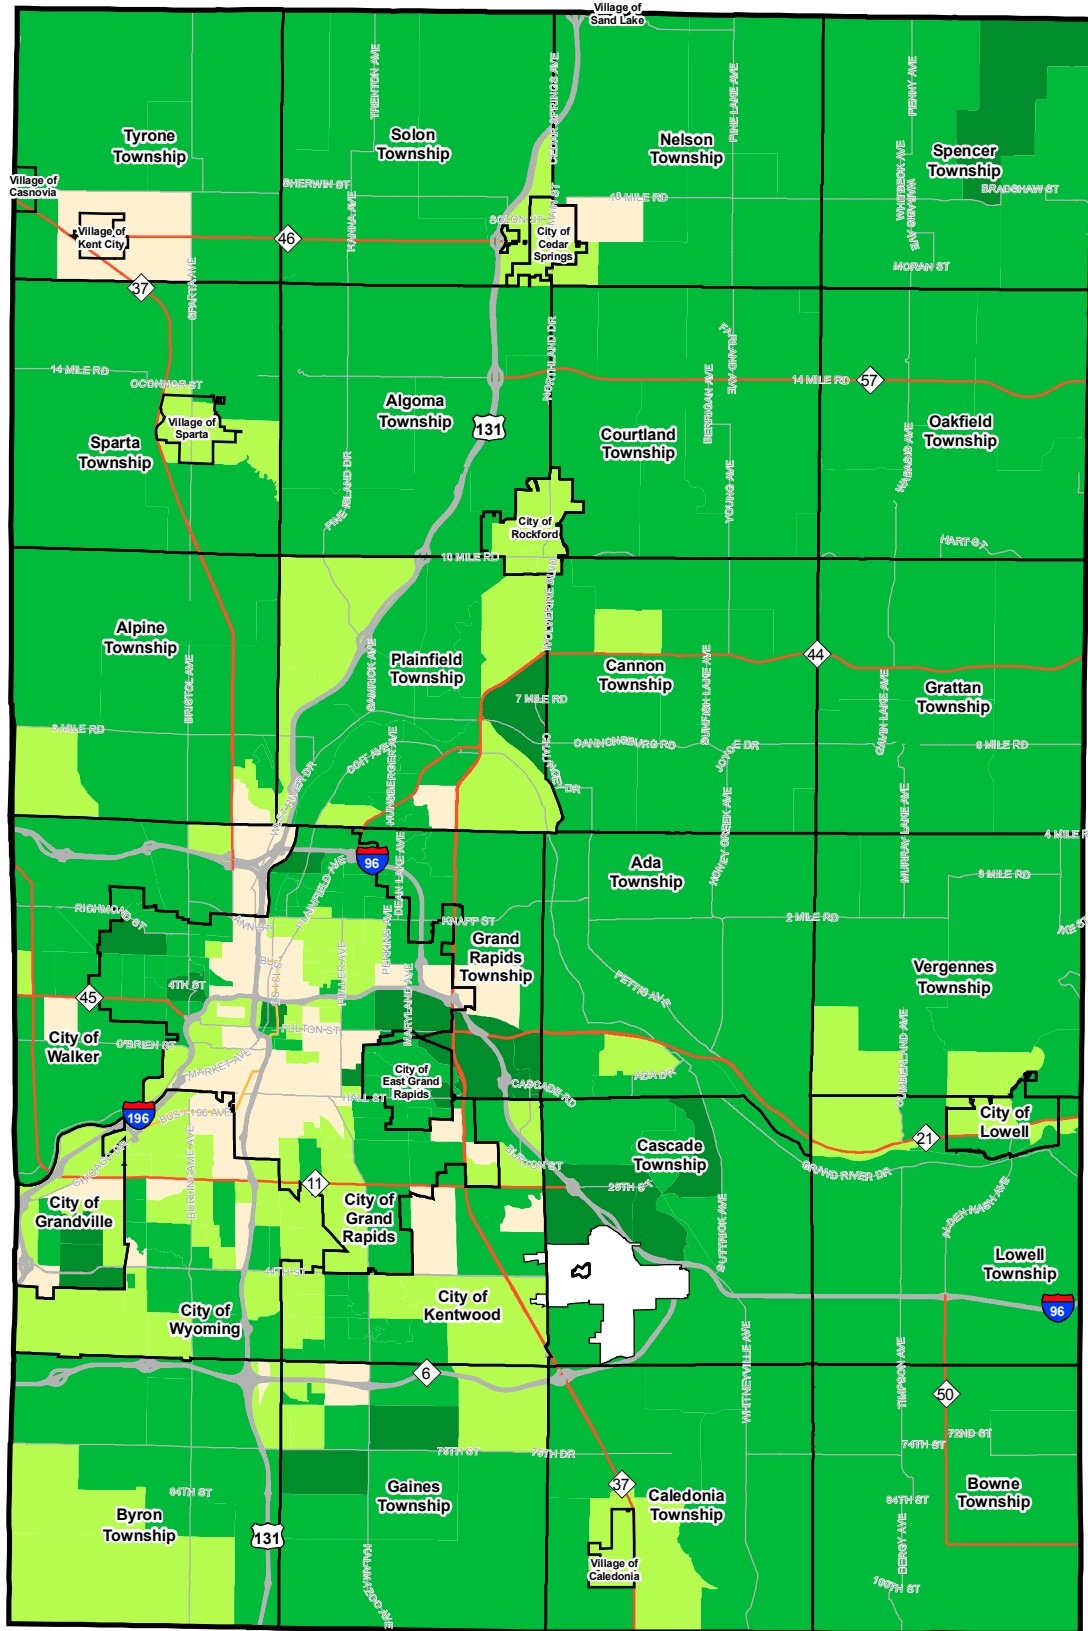

6-2010

Median Age in 2008, Kent County

Community Research Institute-Johnson Center

Follow this and additional works at: <https://scholarworks.gvsu.edu/jcpmaps>

Part of the [Demography, Population, and Ecology Commons](#)

ScholarWorks Citation

Community Research Institute-Johnson Center, "Median Age in 2008, Kent County" (2010). *Community Maps*. 51.

<https://scholarworks.gvsu.edu/jcpmaps/51>

This Article is brought to you for free and open access by the Dorothy A. Johnson Center for Philanthropy at ScholarWorks@GVSU. It has been accepted for inclusion in Community Maps by an authorized administrator of ScholarWorks@GVSU. For more information, please contact scholarworks@gvsu.edu.

Median Age in 2008

Universe: Total Population

Geography: Census Block Groups, Kent County, MI

Legend:

- Cities and Townships
- Kent County
- Business
- State
- Expressway
- Street

Community Research Institute
 Dorothy A. Johnson Center for Philanthropy
 and Nonprofit Leadership
 Grand Valley State University
 Date: June, 2010
 Prepared by: Ryan Bosscher and Jeremy Pyne
 Projection: Michigan South- NAD 83 Intl. feet
 Sources: 2008 ESRI Demographic Data
 Kent IT