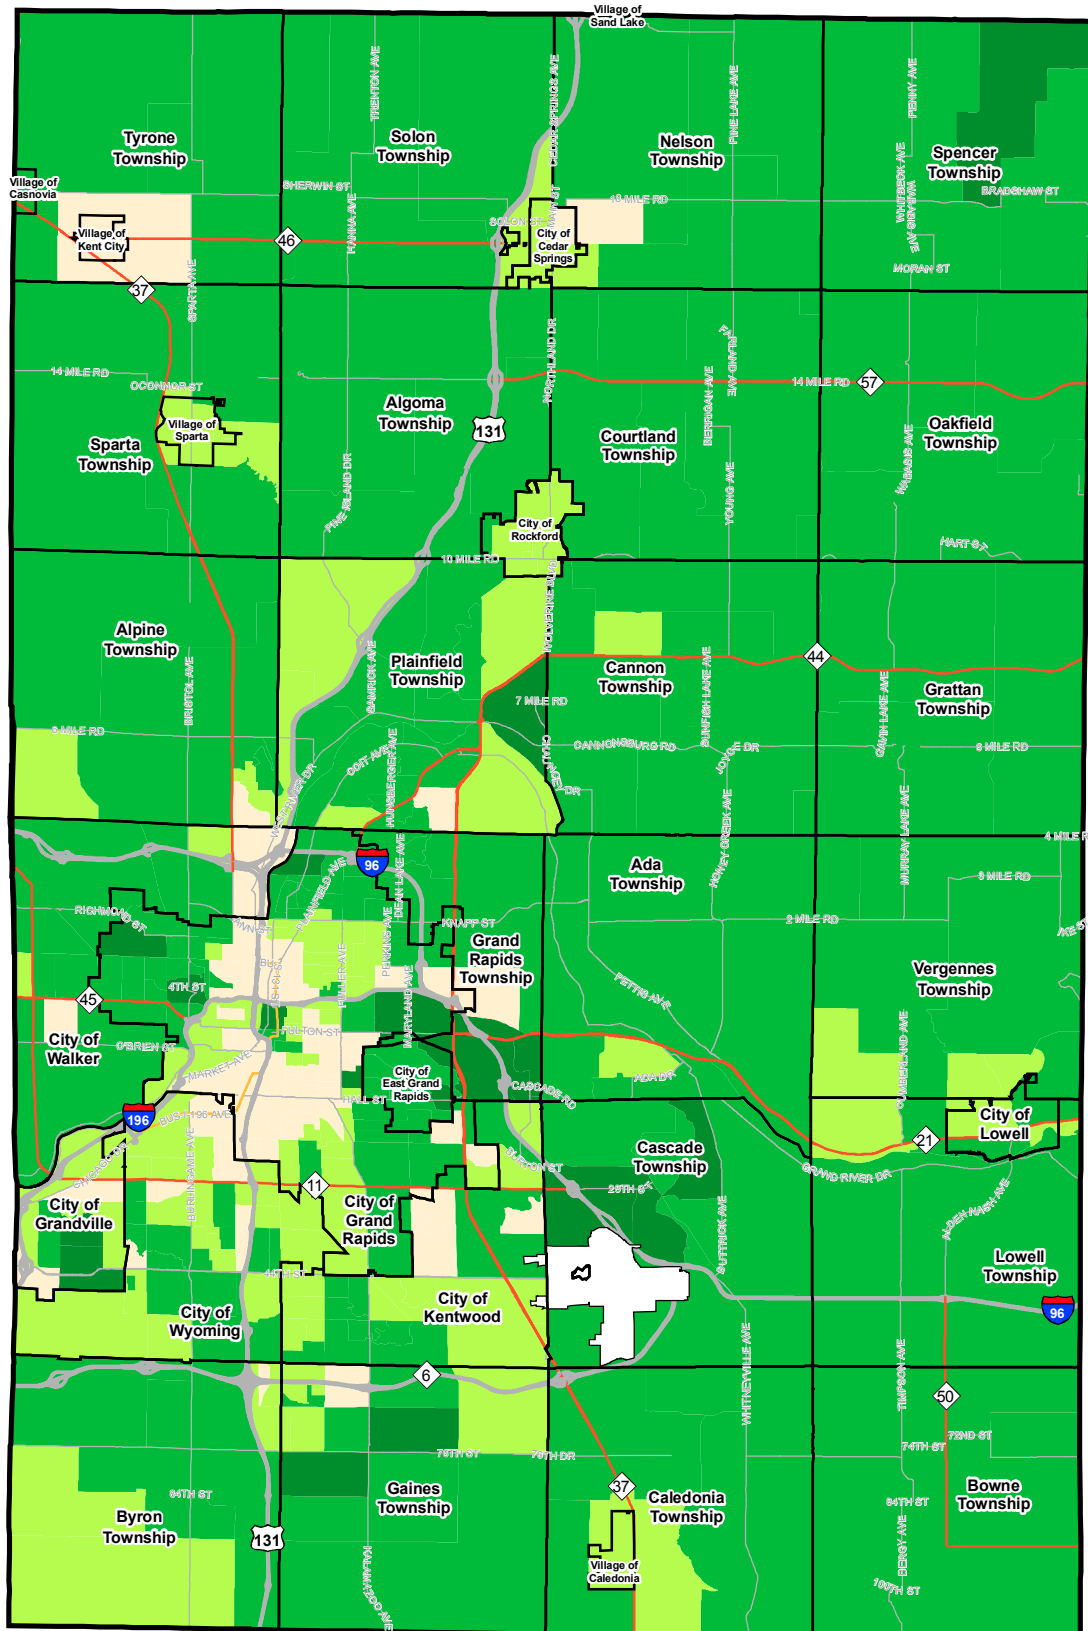

6-2010

Median Age in 2008, Kent County

Community Research Institute-Johnson Center

Follow this and additional works at: <https://scholarworks.gvsu.edu/jcpmaps>

Part of the [Demography, Population, and Ecology Commons](#)

ScholarWorks Citation

Community Research Institute-Johnson Center, "Median Age in 2008, Kent County" (2010). *Community Maps*. 51.

<https://scholarworks.gvsu.edu/jcpmaps/51>

This Article is brought to you for free and open access by the Dorothy A. Johnson Center for Philanthropy at ScholarWorks@GVSU. It has been accepted for inclusion in Community Maps by an authorized administrator of ScholarWorks@GVSU. For more information, please contact scholarworks@gvsu.edu.

Median Age in 2008

Universe: Total Population

Geography: Census Block Groups, Kent County, MI

Legend:

- Cities and Townships
- Kent County
- Business
- State
- Expressway
- Street

Community Research Institute
 Dorothy A. Johnson Center for Philanthropy
 and Nonprofit Leadership
 Grand Valley State University
 Date: June, 2010
 Prepared by: Ryan Bosscher and Jeremy Pyne
 Projection: Michigan South- NAD 83 Intl. feet
 Sources: 2008 ESRI Demographic Data
 Kent IT