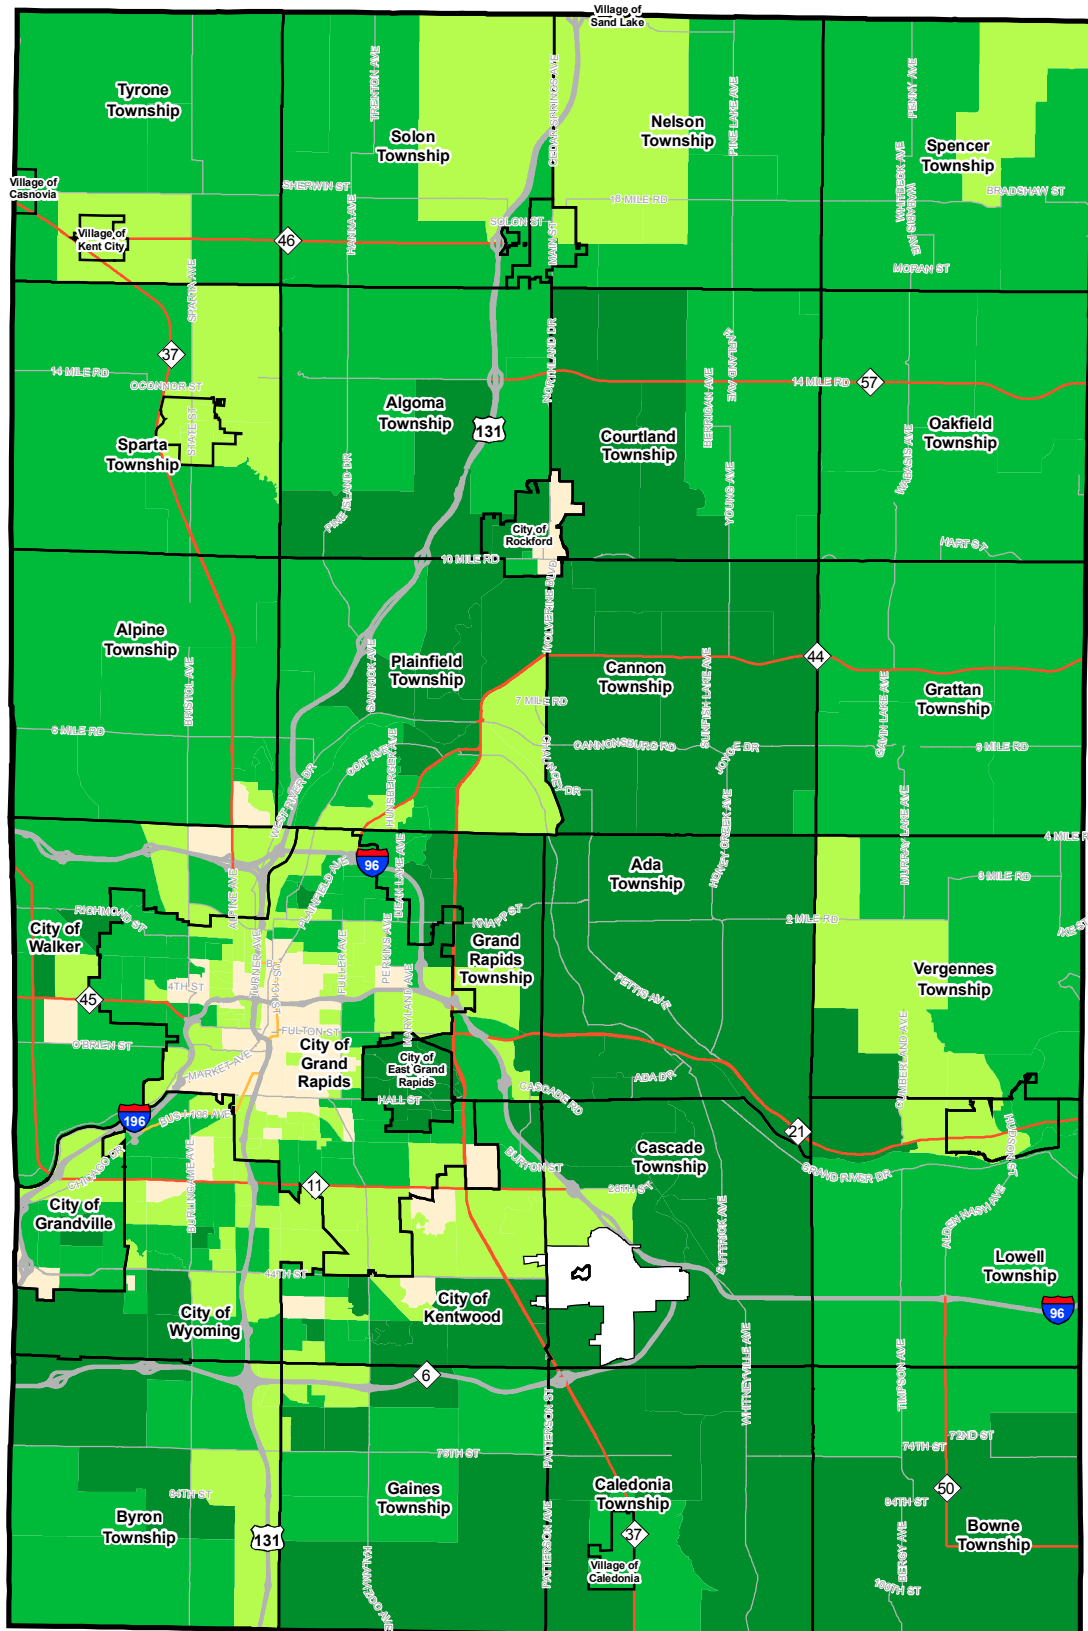

6-2010

Median Household Income in 2000, Kent County

Community Research Institute-Johnson Center

Follow this and additional works at: <https://scholarworks.gvsu.edu/jcpmaps>

Part of the [Demography, Population, and Ecology Commons](#)

ScholarWorks Citation

Community Research Institute-Johnson Center, "Median Household Income in 2000, Kent County" (2010).
Community Maps. 49.

<https://scholarworks.gvsu.edu/jcpmaps/49>

This Article is brought to you for free and open access by the Dorothy A. Johnson Center for Philanthropy at ScholarWorks@GVSU. It has been accepted for inclusion in Community Maps by an authorized administrator of ScholarWorks@GVSU. For more information, please contact scholarworks@gvsu.edu.

Median Household Income in 2008

Universe: Households

Geography: Census Block Groups, Kent County, MI.

Legend:

Median Household Income

- Cities and Townships
- Kent County
- Business
- State
- Expressway
- Street