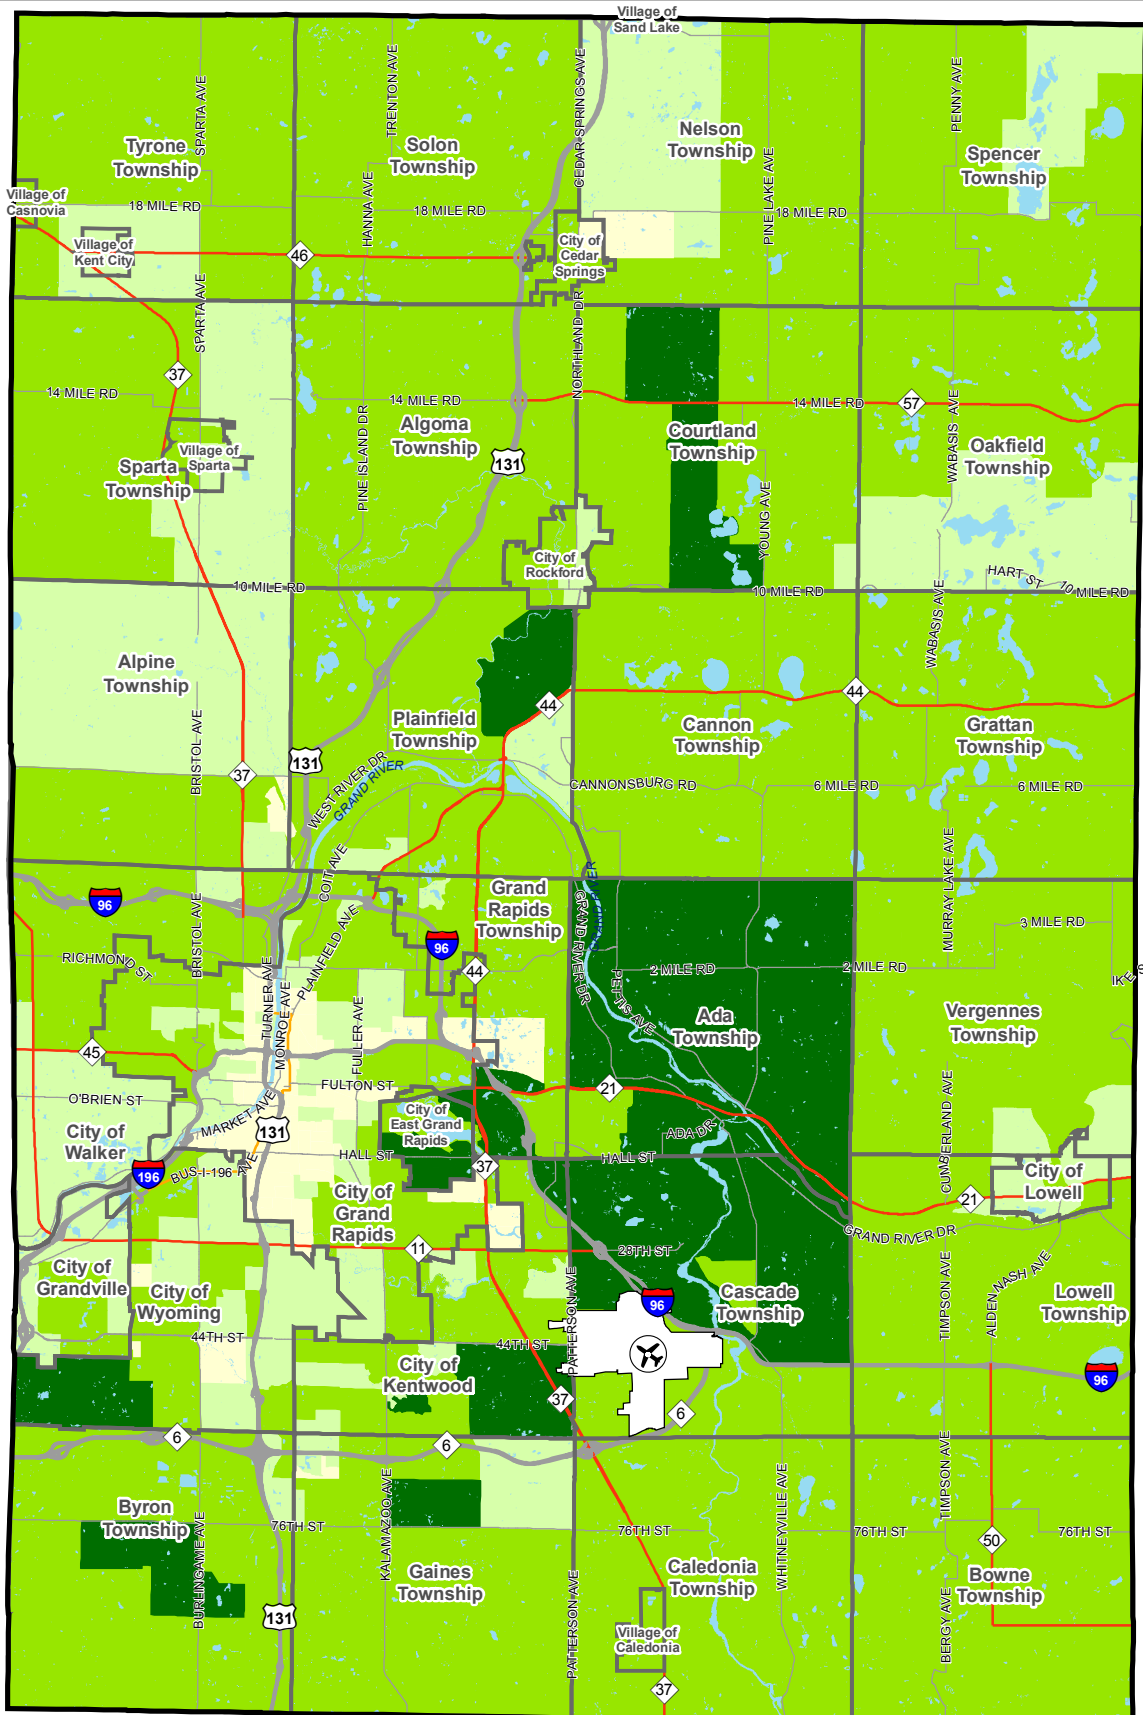

1-2009

Median Individual Earnings in 2000, Kent County

Community Research Institute-Johnson Center

Follow this and additional works at: <https://scholarworks.gvsu.edu/jcpmaps>

Part of the [Demography, Population, and Ecology Commons](#)

ScholarWorks Citation

Community Research Institute-Johnson Center, "Median Individual Earnings in 2000, Kent County" (2009).
Community Maps. 46.

<https://scholarworks.gvsu.edu/jcpmaps/46>

This Article is brought to you for free and open access by the Dorothy A. Johnson Center for Philanthropy at ScholarWorks@GVSU. It has been accepted for inclusion in Community Maps by an authorized administrator of ScholarWorks@GVSU. For more information, please contact scholarworks@gvsu.edu.

Median Individual Earnings in 2000

Universe: Population 16 Years and Older with Earnings

Geography: Census Block Group, Kent County, MI

Median Individual Earnings

- Cities and Townships
- Lakes and Rivers
- Expressway
- Business Route
- State Highway
- Primary Street