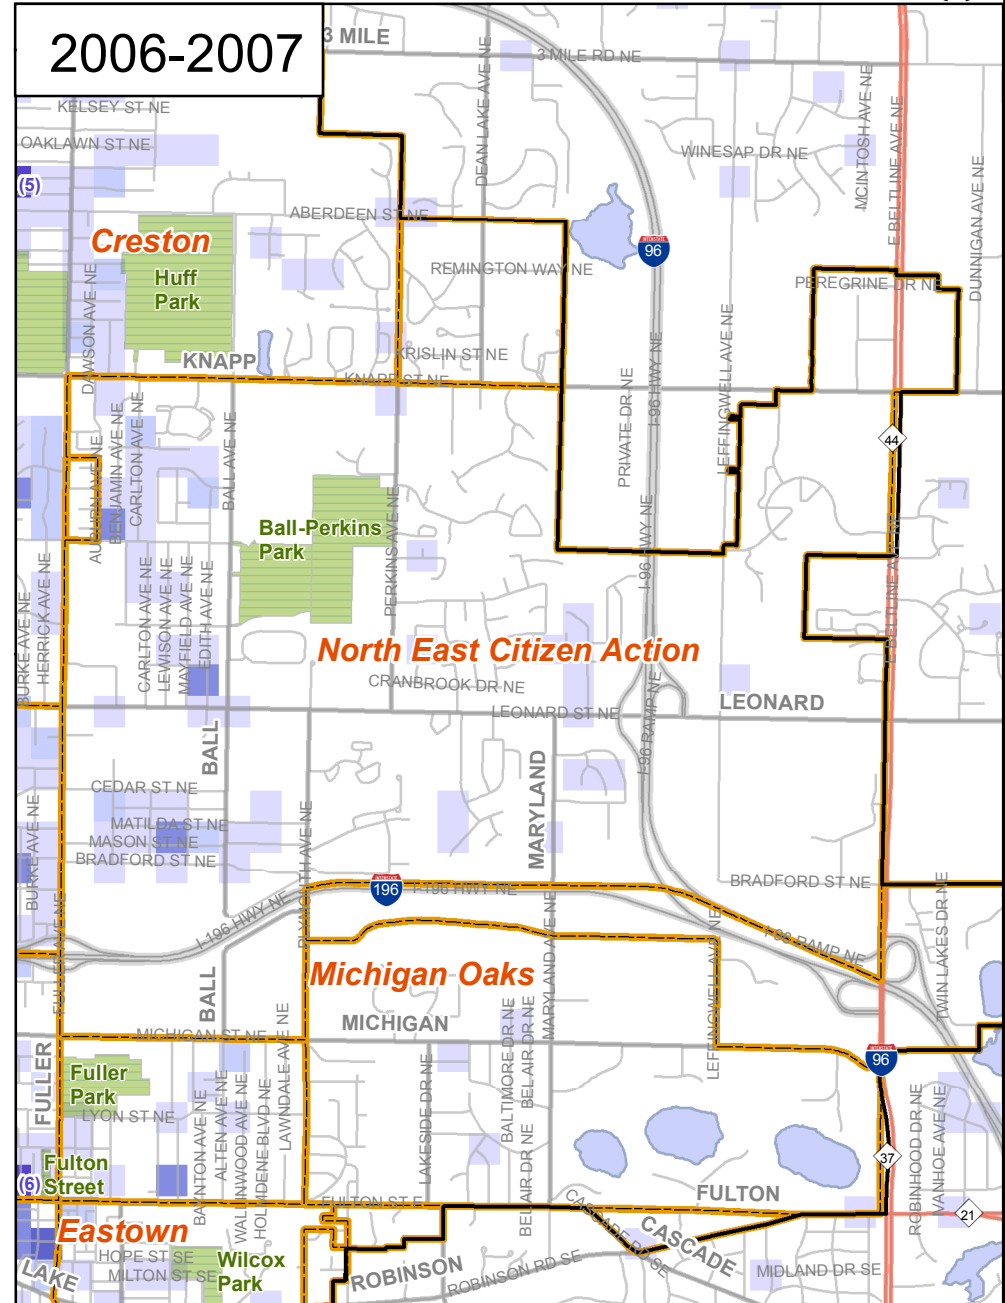

1-2009

Foreclosures in the Neighborhood of North East Citizen Action, Grand Rapids, MI, 2004-2007

Community Research Institute-Johnson Center

Follow this and additional works at: <https://scholarworks.gvsu.edu/jcpmaps>

ScholarWorks Citation

Community Research Institute-Johnson Center, "Foreclosures in the Neighborhood of North East Citizen Action, Grand Rapids, MI, 2004-2007" (2009). *Community Maps*. 42.
<https://scholarworks.gvsu.edu/jcpmaps/42>

Foreclosures in the Neighborhood of North East Citizen Action, Grand Rapids, MI.

2004-2005

2006-2007

- Legend**
- City of Grand Rapids
 - Neighborhood Boundaries
 - Green Space
 - Rivers & Lakes

- Major Roads**
- Business
 - Expressway
 - State
 - Street