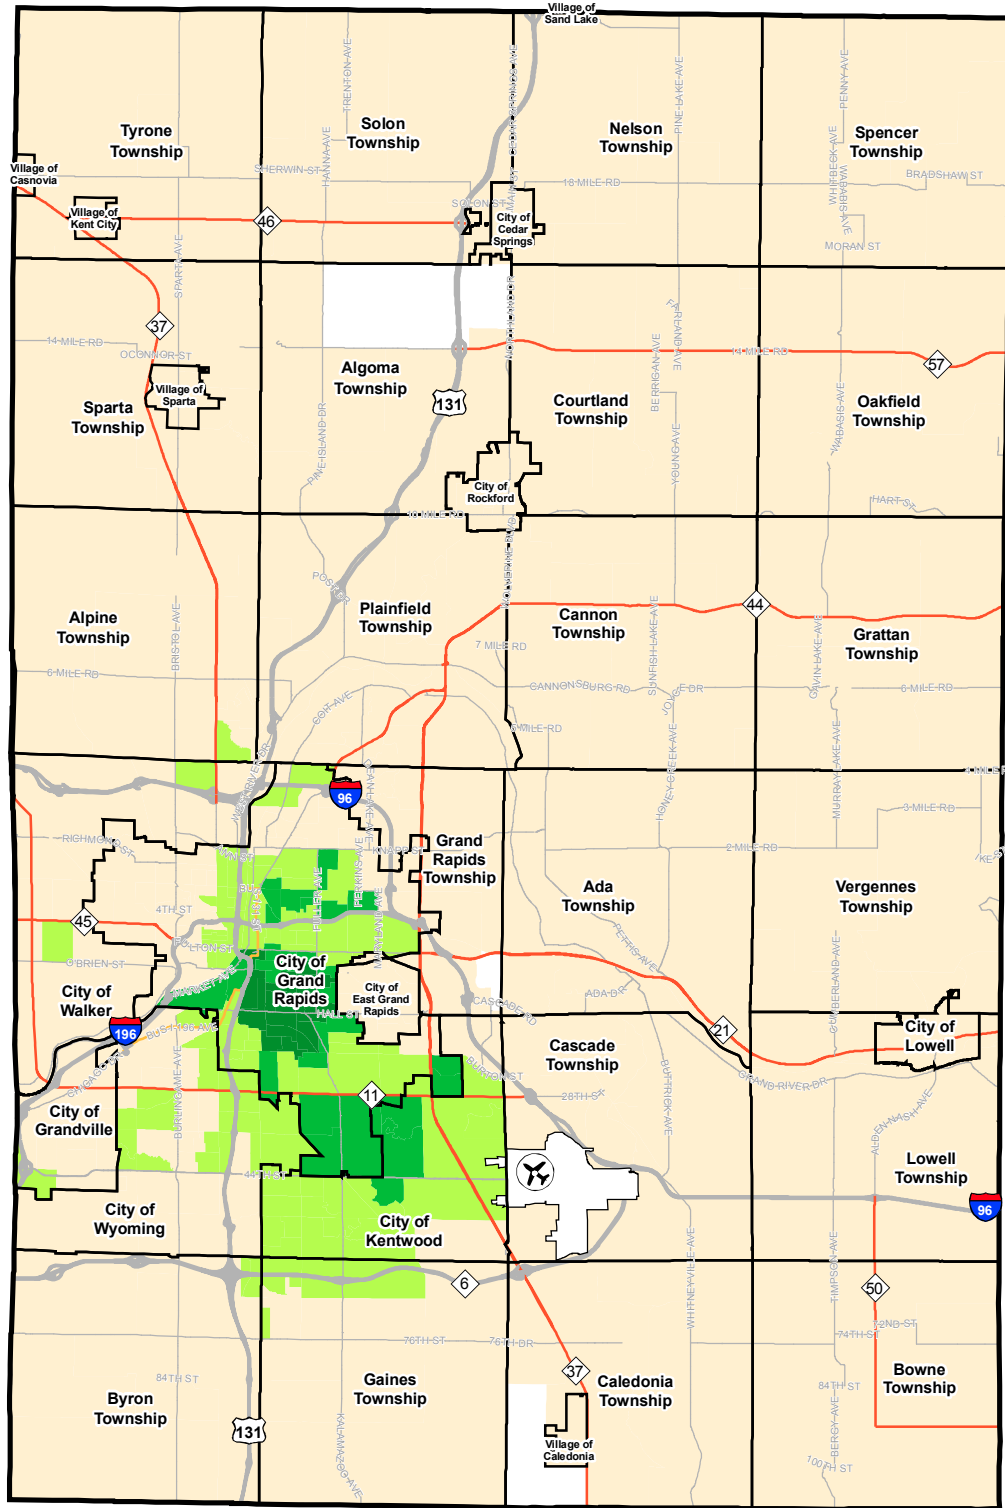

6-2010

African American Population in 2008 (%), Kent County

Community Research Institute-Johnson Center

Follow this and additional works at: <https://scholarworks.gvsu.edu/jcpmaps>

Part of the [Demography, Population, and Ecology Commons](#)

ScholarWorks Citation

Community Research Institute-Johnson Center, "African American Population in 2008 (%), Kent County" (2010). *Community Maps*. 39.

<https://scholarworks.gvsu.edu/jcpmaps/39>

This Article is brought to you for free and open access by the Dorothy A. Johnson Center for Philanthropy at ScholarWorks@GVSU. It has been accepted for inclusion in Community Maps by an authorized administrator of ScholarWorks@GVSU. For more information, please contact scholarworks@gvsu.edu.

African American Population in 2008 (%)

Universe: Total Population

Geography: Census Block Groups, Kent County, MI

Legend:

- Cities and Townships
- Kent County
- Business
- State
- Expressway
- Street

Community Research Institute
 Dorothy A. Johnson Center for Philanthropy
 and Nonprofit Leadership
 Grand Valley State University
 Date: June, 2010
 Prepared by: Ryan Bosscher and Jeremy Pyne
 Projection: Michigan South- NAD 83 Intl. feet
 Sources: 2008 ESRI Demographic Data
 Kent IT