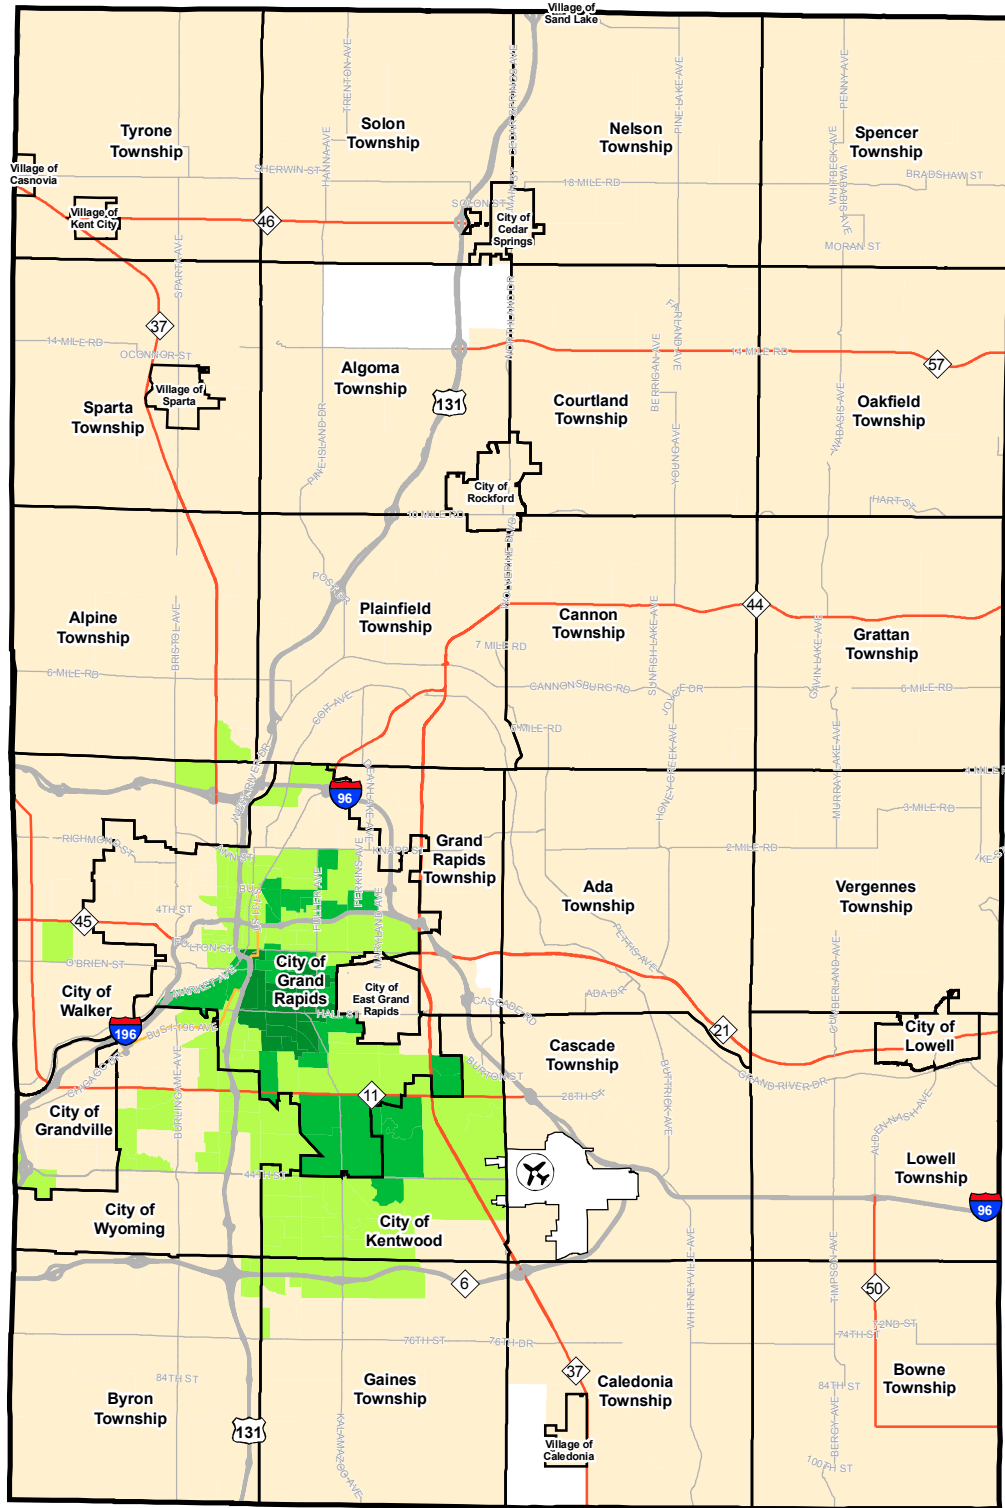

### ScholarWorks Citation

Community Research Institute-Johnson Center, "African American Population in 2008 (%), Kent County" (2010). *Community Maps*. 39.

<https://scholarworks.gvsu.edu/jcpmaps/39>

This Article is brought to you for free and open access by the Dorothy A. Johnson Center for Philanthropy at ScholarWorks@GVSU. It has been accepted for inclusion in Community Maps by an authorized administrator of ScholarWorks@GVSU. For more information, please contact [scholarworks@gvsu.edu](mailto:scholarworks@gvsu.edu).

# African American Population in 2008 (%)

Universe: Total Population

Geography: Census Block Groups, Kent County, MI