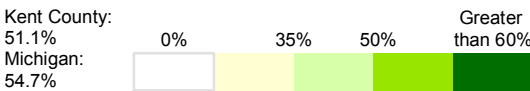

Percent Population with High School Diploma Only

- Cities and Townships
- Lakes and Rivers
- Expressway
- Business Route
- State Highway
- Primary Street

Community Research Institute
Dorothy A. Johnson Center for Philanthropy and Nonprofit Leadership
Grand Valley State University
Date: December, 2008
Prepared by: Joseph Severson
Projection: Michigan South- NAD 83 Int. feet
Sources: 2000 U.S. Census Bureau Table: SF3 P37
REGIS