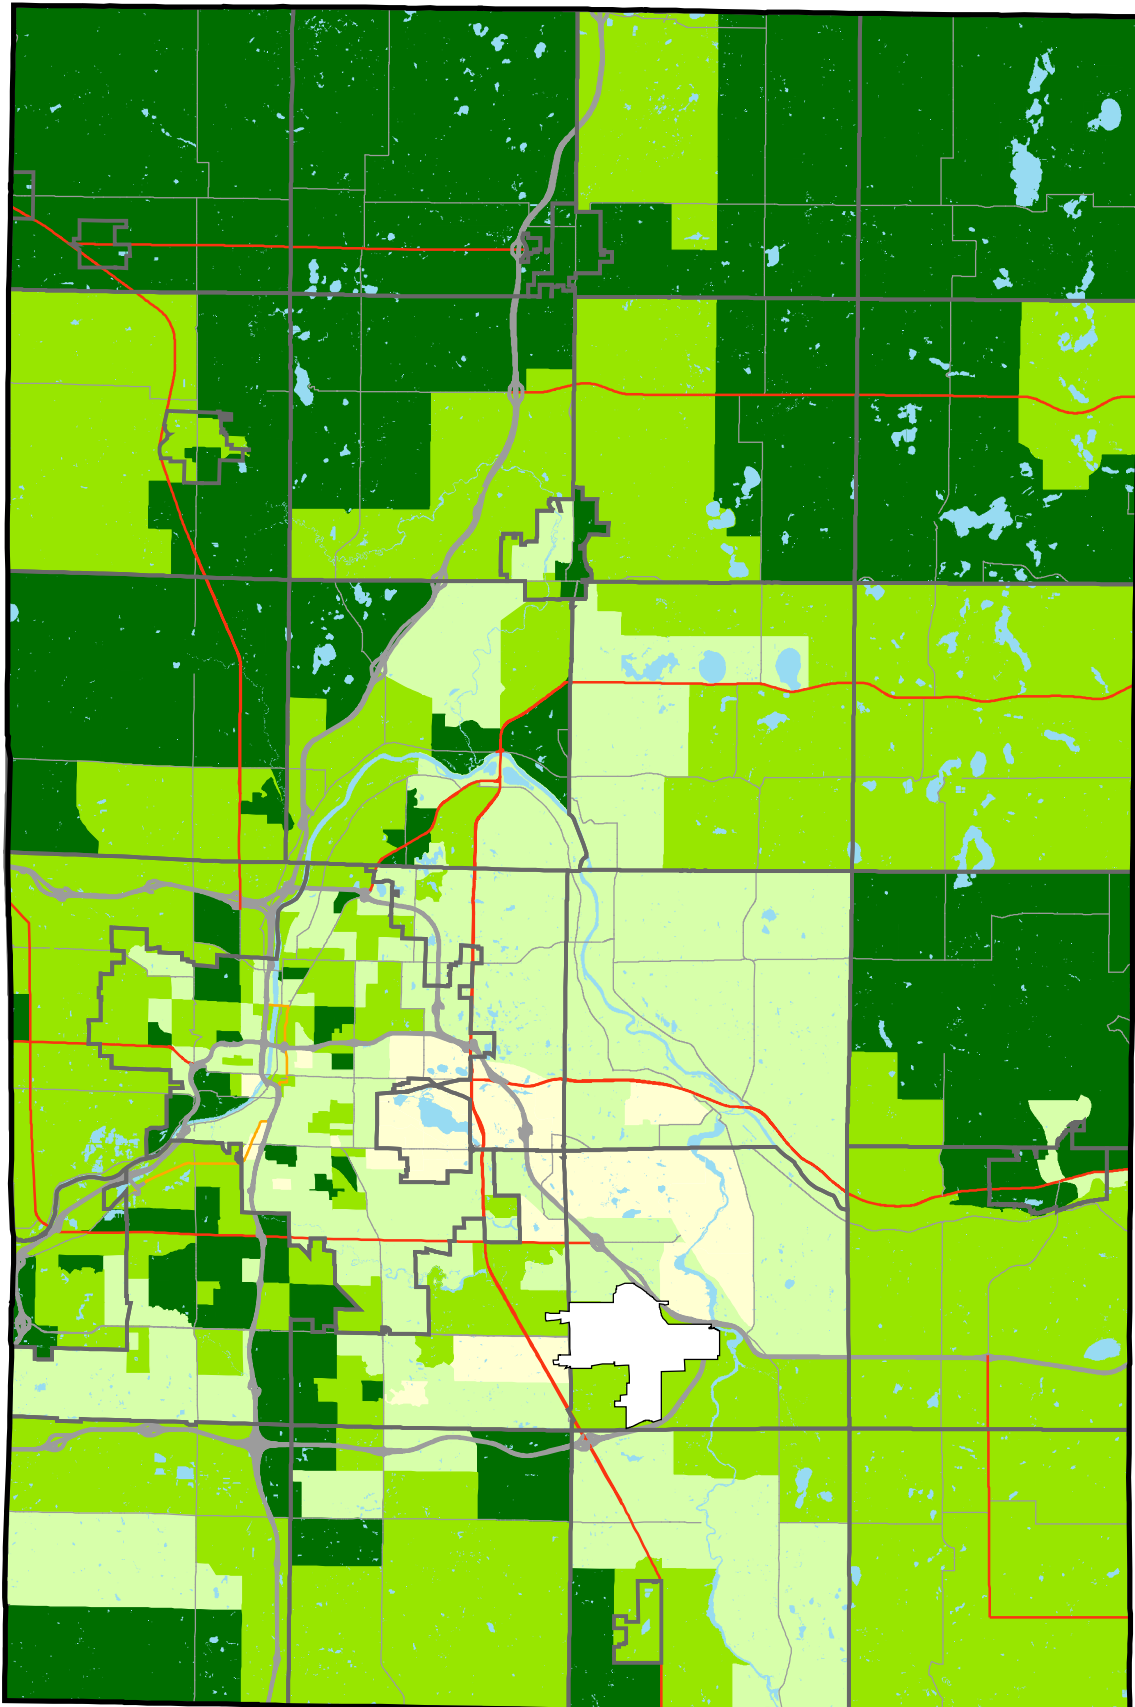

Persons with High School Diploma Only in 2000

Universe: Persons 25 years and older

Geography: Census Block Groups, Kent County, MI

Percent Population with High School Diploma Only

Kent County:

51.1%

Michigan:

54.7%

0 1.25 2.5 5 7.5 10 Miles