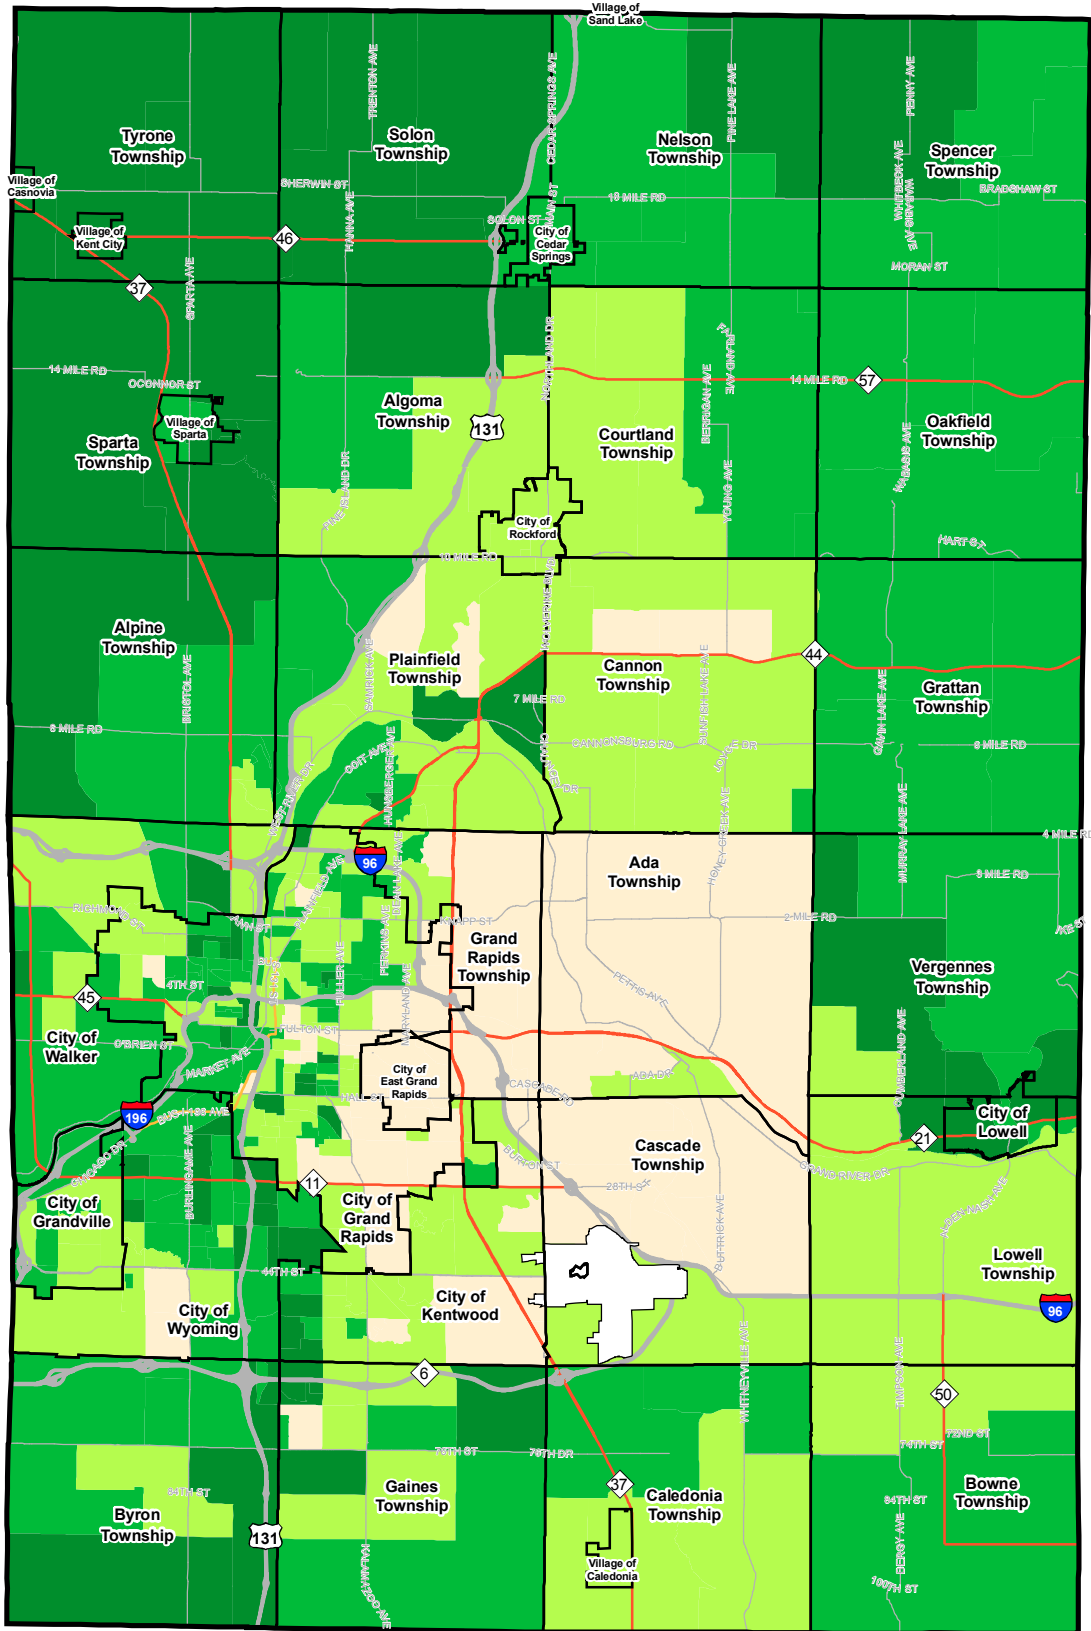

## Persons with High School Diploma Only in 2008, Kent County

Community Research Institute-Johnson Center

Follow this and additional works at: <https://scholarworks.gvsu.edu/jcpmaps>

Part of the [Demography, Population, and Ecology Commons](#)

### ScholarWorks Citation

Community Research Institute-Johnson Center, "Persons with High School Diploma Only in 2008, Kent County" (2010). *Community Maps*. 32.

<https://scholarworks.gvsu.edu/jcpmaps/32>

# Persons with High School Diploma Only in 2008

Universe: Persons 25 years and older

Geography: Census Block Groups, Kent County, MI