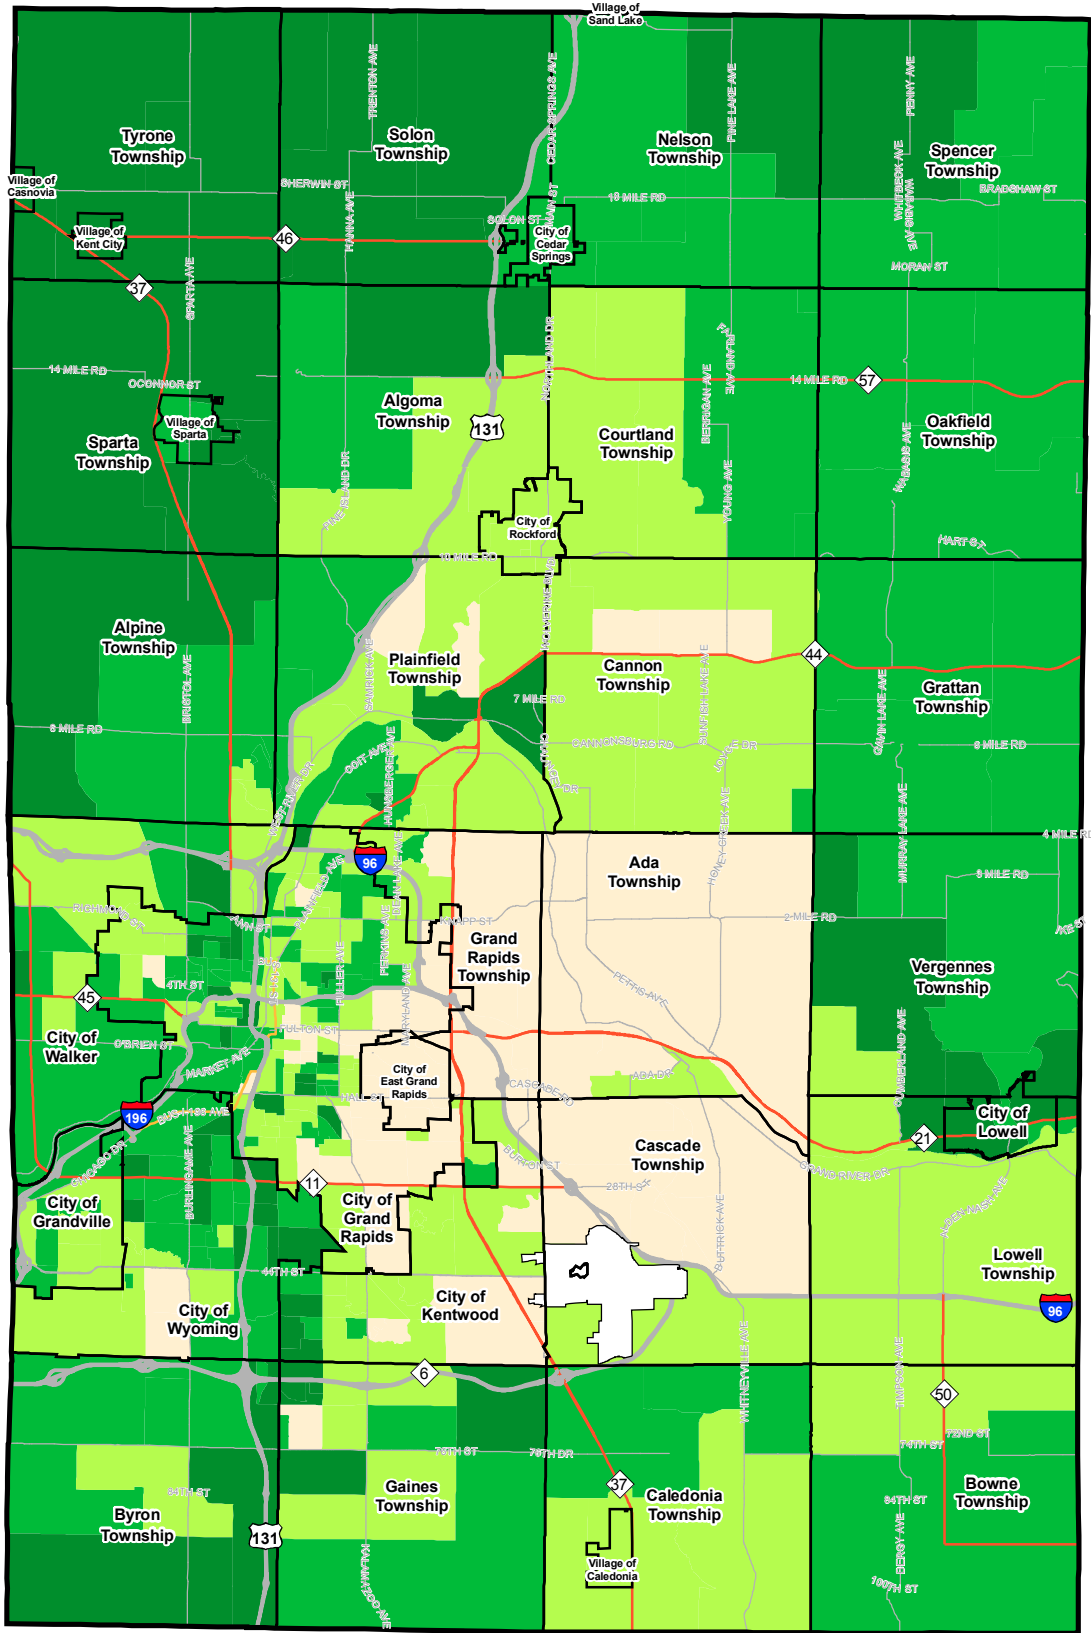

6-2010

Persons with High School Diploma Only in 2008, Kent County

Community Research Institute-Johnson Center

Follow this and additional works at: <https://scholarworks.gvsu.edu/jcpmaps>

Part of the [Demography, Population, and Ecology Commons](#)

ScholarWorks Citation

Community Research Institute-Johnson Center, "Persons with High School Diploma Only in 2008, Kent County" (2010). *Community Maps*. 32.

<https://scholarworks.gvsu.edu/jcpmaps/32>

This Article is brought to you for free and open access by the Dorothy A. Johnson Center for Philanthropy at ScholarWorks@GVSU. It has been accepted for inclusion in Community Maps by an authorized administrator of ScholarWorks@GVSU. For more information, please contact scholarworks@gvsu.edu.

Persons with High School Diploma Only in 2008

Universe: Persons 25 years and older

Geography: Census Block Groups, Kent County, MI

Legend:

Percent Population with High School Diploma Only

- Cities and Townships
- Kent County
- Business
- Expressway
- State
- Street

Community Research Institute
 Dorothy A. Johnson Center for Philanthropy
 and Nonprofit Leadership
 Grand Valley State University
 Date: June, 2010
 Prepared by: Ryan Bosscher and Jeremy Pyne
 Projection: Michigan South- NAD 83 Intl. feet
 Sources: 2008 ESRI Demographic Data
 Kent IT