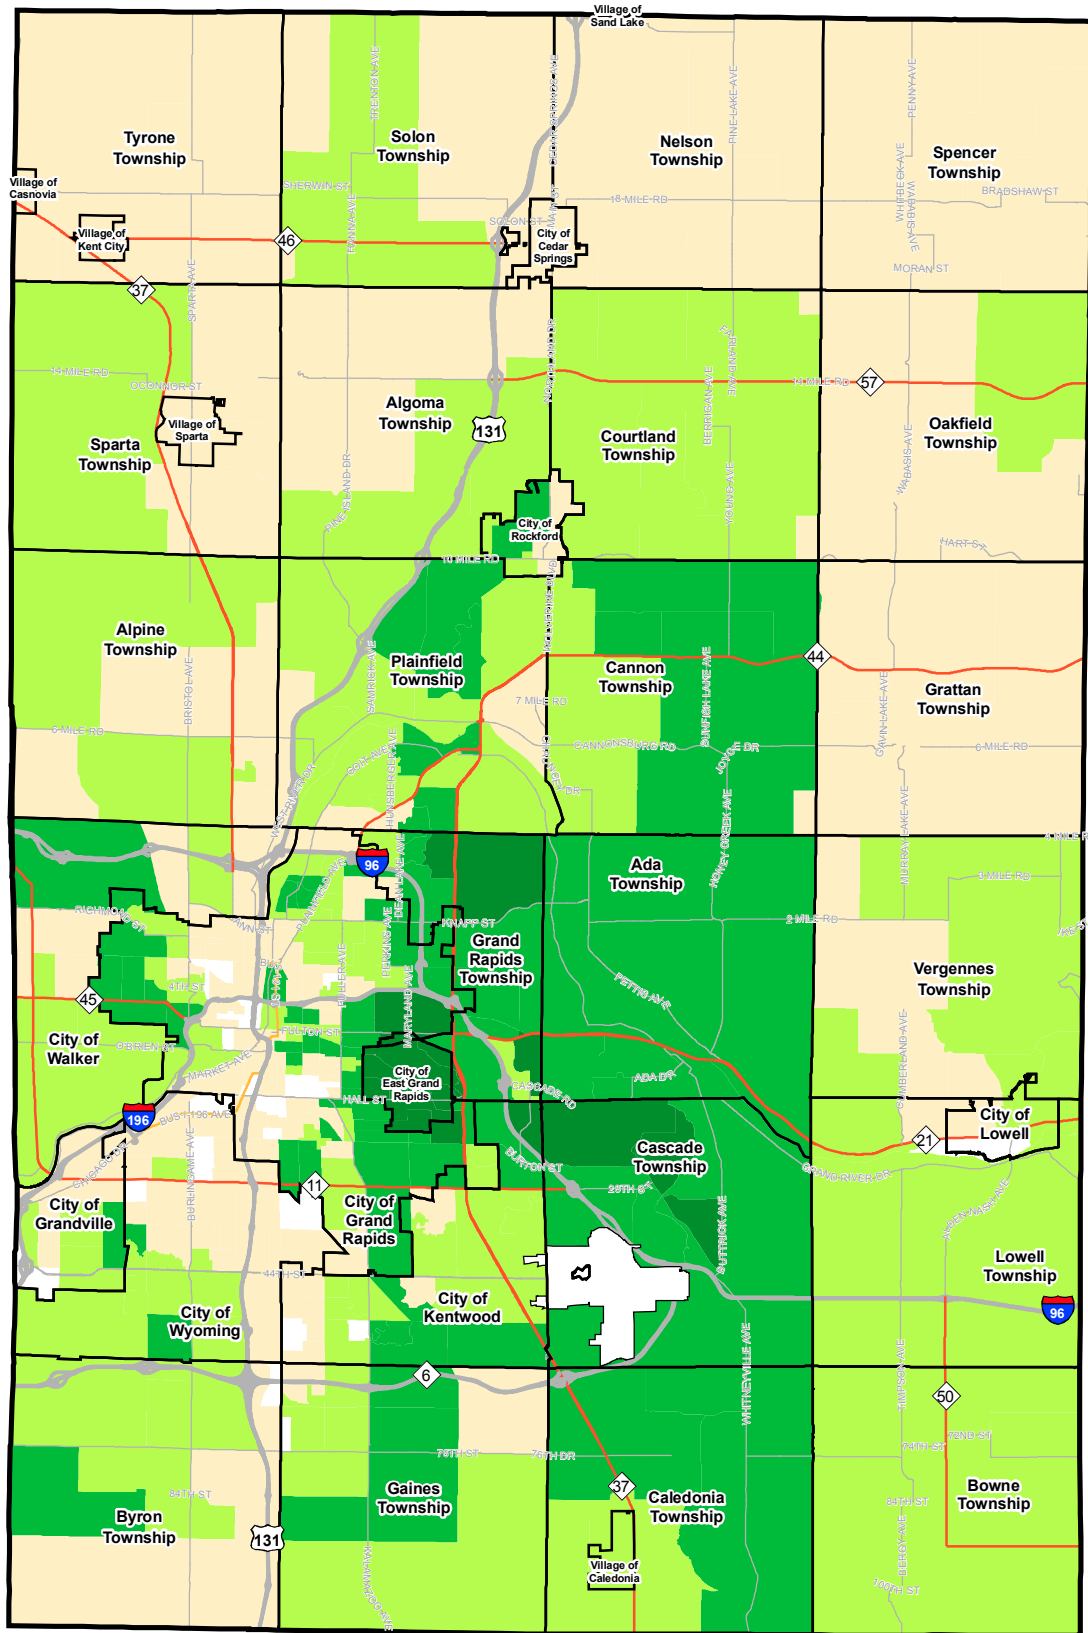

6-2010

Post Graduate Degree Holders within Kent County, MI in 2008

Community Research Institute-Johnson Center

Follow this and additional works at: <https://scholarworks.gvsu.edu/jcpmaps>

Part of the [Demography, Population, and Ecology Commons](#)

ScholarWorks Citation

Community Research Institute-Johnson Center, "Post Graduate Degree Holders within Kent County, MI in 2008" (2010). *Community Maps*. 23.

<https://scholarworks.gvsu.edu/jcpmaps/23>

This Article is brought to you for free and open access by the Dorothy A. Johnson Center for Philanthropy at ScholarWorks@GVSU. It has been accepted for inclusion in Community Maps by an authorized administrator of ScholarWorks@GVSU. For more information, please contact scholarworks@gvsu.edu.

Post Graduate Degree Holders in 2008

Universe: Persons 25 years and older

Geography: Census Block Groups, Kent County, MI

Legend:

Percent Population with a Post Graduate Degree

Cities and Townships

Kent County

Business

Expressway

State

Street

Community Research Institute
 Dorothy A. Johnson Center for Philanthropy
 and Nonprofit Leadership
 Grand Valley State University
 Date: June, 2010
 Prepared by: Ryan Bosscher and Jeremy Pyne
 Projection: Michigan South- NAD 83 Intl. feet
 Sources: 2008 ESRI Demographic Data
 Kent IT