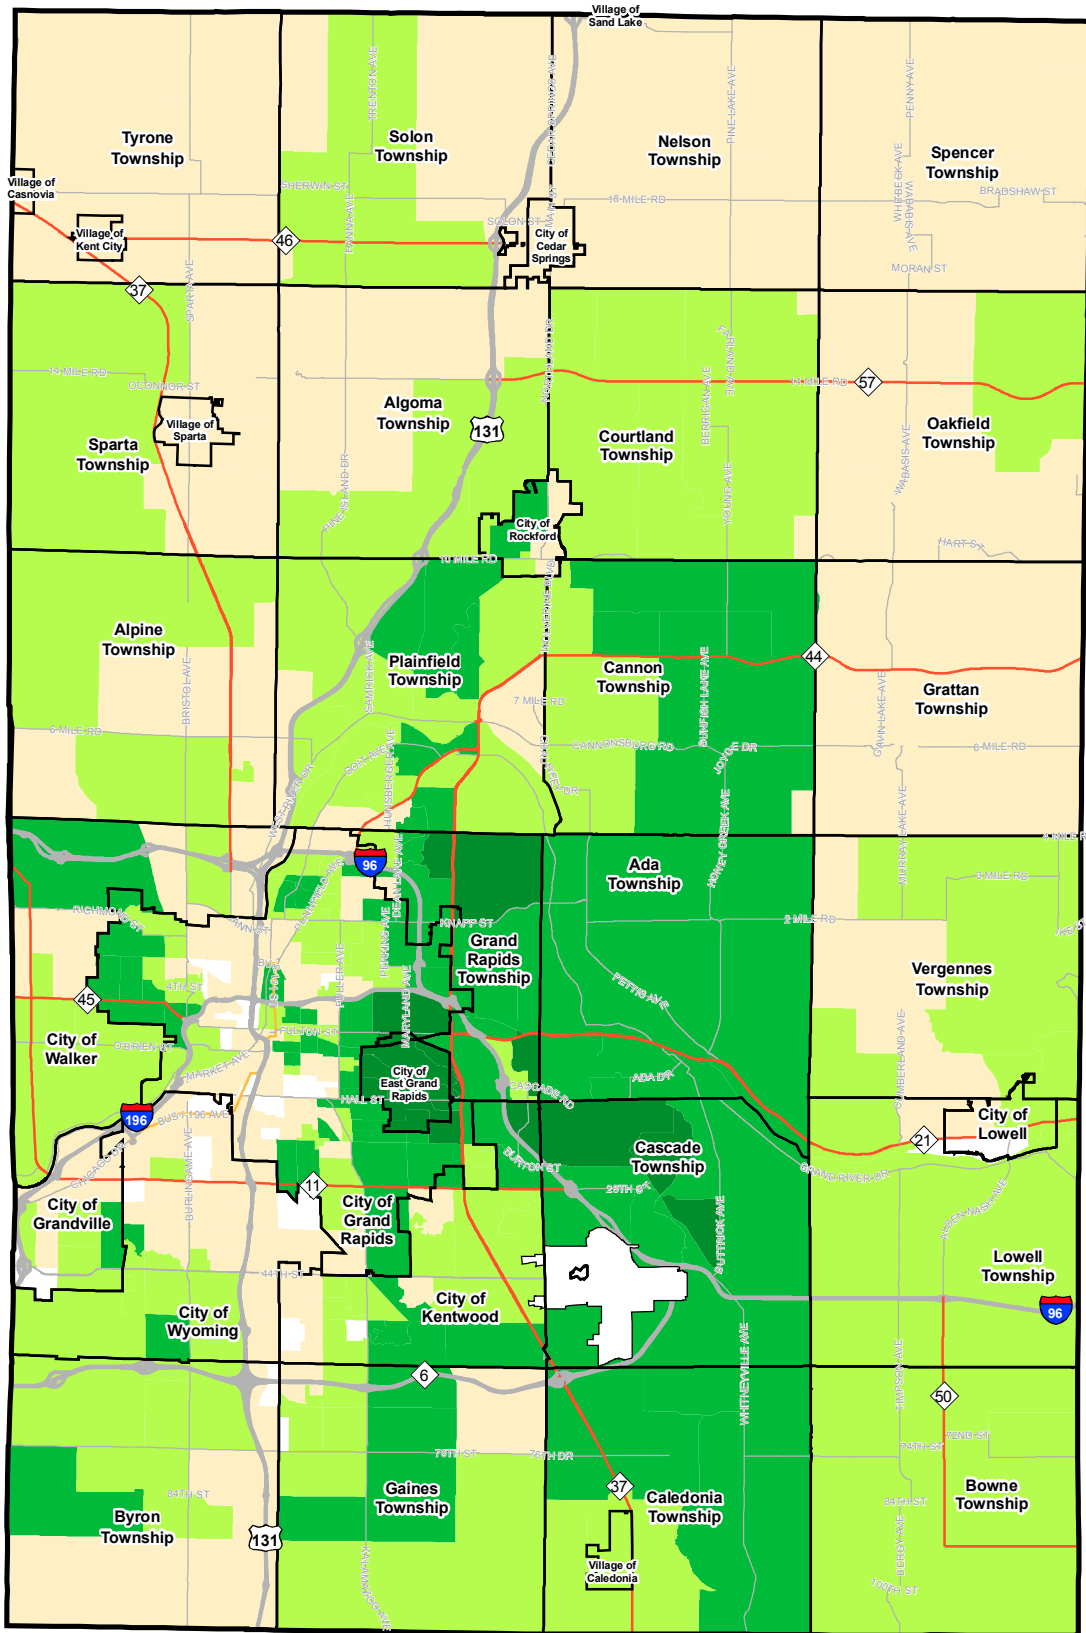

6-2010

Post Graduate Degree Holders within Kent County, MI in 2008

Community Research Institute-Johnson Center

Follow this and additional works at: <https://scholarworks.gvsu.edu/jcpmaps>

Part of the [Demography, Population, and Ecology Commons](#)

ScholarWorks Citation

Community Research Institute-Johnson Center, "Post Graduate Degree Holders within Kent County, MI in 2008" (2010). *Community Maps*. 23.

<https://scholarworks.gvsu.edu/jcpmaps/23>

This Article is brought to you for free and open access by the Dorothy A. Johnson Center for Philanthropy at ScholarWorks@GVSU. It has been accepted for inclusion in Community Maps by an authorized administrator of ScholarWorks@GVSU. For more information, please contact scholarworks@gvsu.edu.

Post Graduate Degree Holders in 2008

Universe: Persons 25 years and older

Geography: Census Block Groups, Kent County, MI

Legend:

Percent Population with a Post Graduate Degree

Cities and Townships

Kent County

Business

Expressway

State

Street

Community Research Institute
 Dorothy A. Johnson Center for Philanthropy
 and Nonprofit Leadership
 Grand Valley State University
 Date: June, 2010
 Prepared by: Ryan Bosscher and Jeremy Pyne
 Projection: Michigan South- NAD 83 Intl. feet
 Sources: 2008 ESRI Demographic Data
 Kent IT