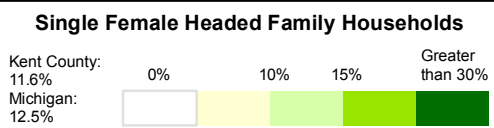

Single Female Headed Family Households in 2000

Universe: Households

Geography: Census Block Groups, Grand Rapids, MI

Community Research Institute
Dorothy A. Johnson Center for Philanthropy
and Nonprofit Leadership
Grand Valley State University
Date: December, 2008
Prepared by: Joseph Severson
Projection: Michigan South- NAD 83 Int. feet
Sources: 2000 U.S. Census Bureau Table: SF1 P18
REGIS