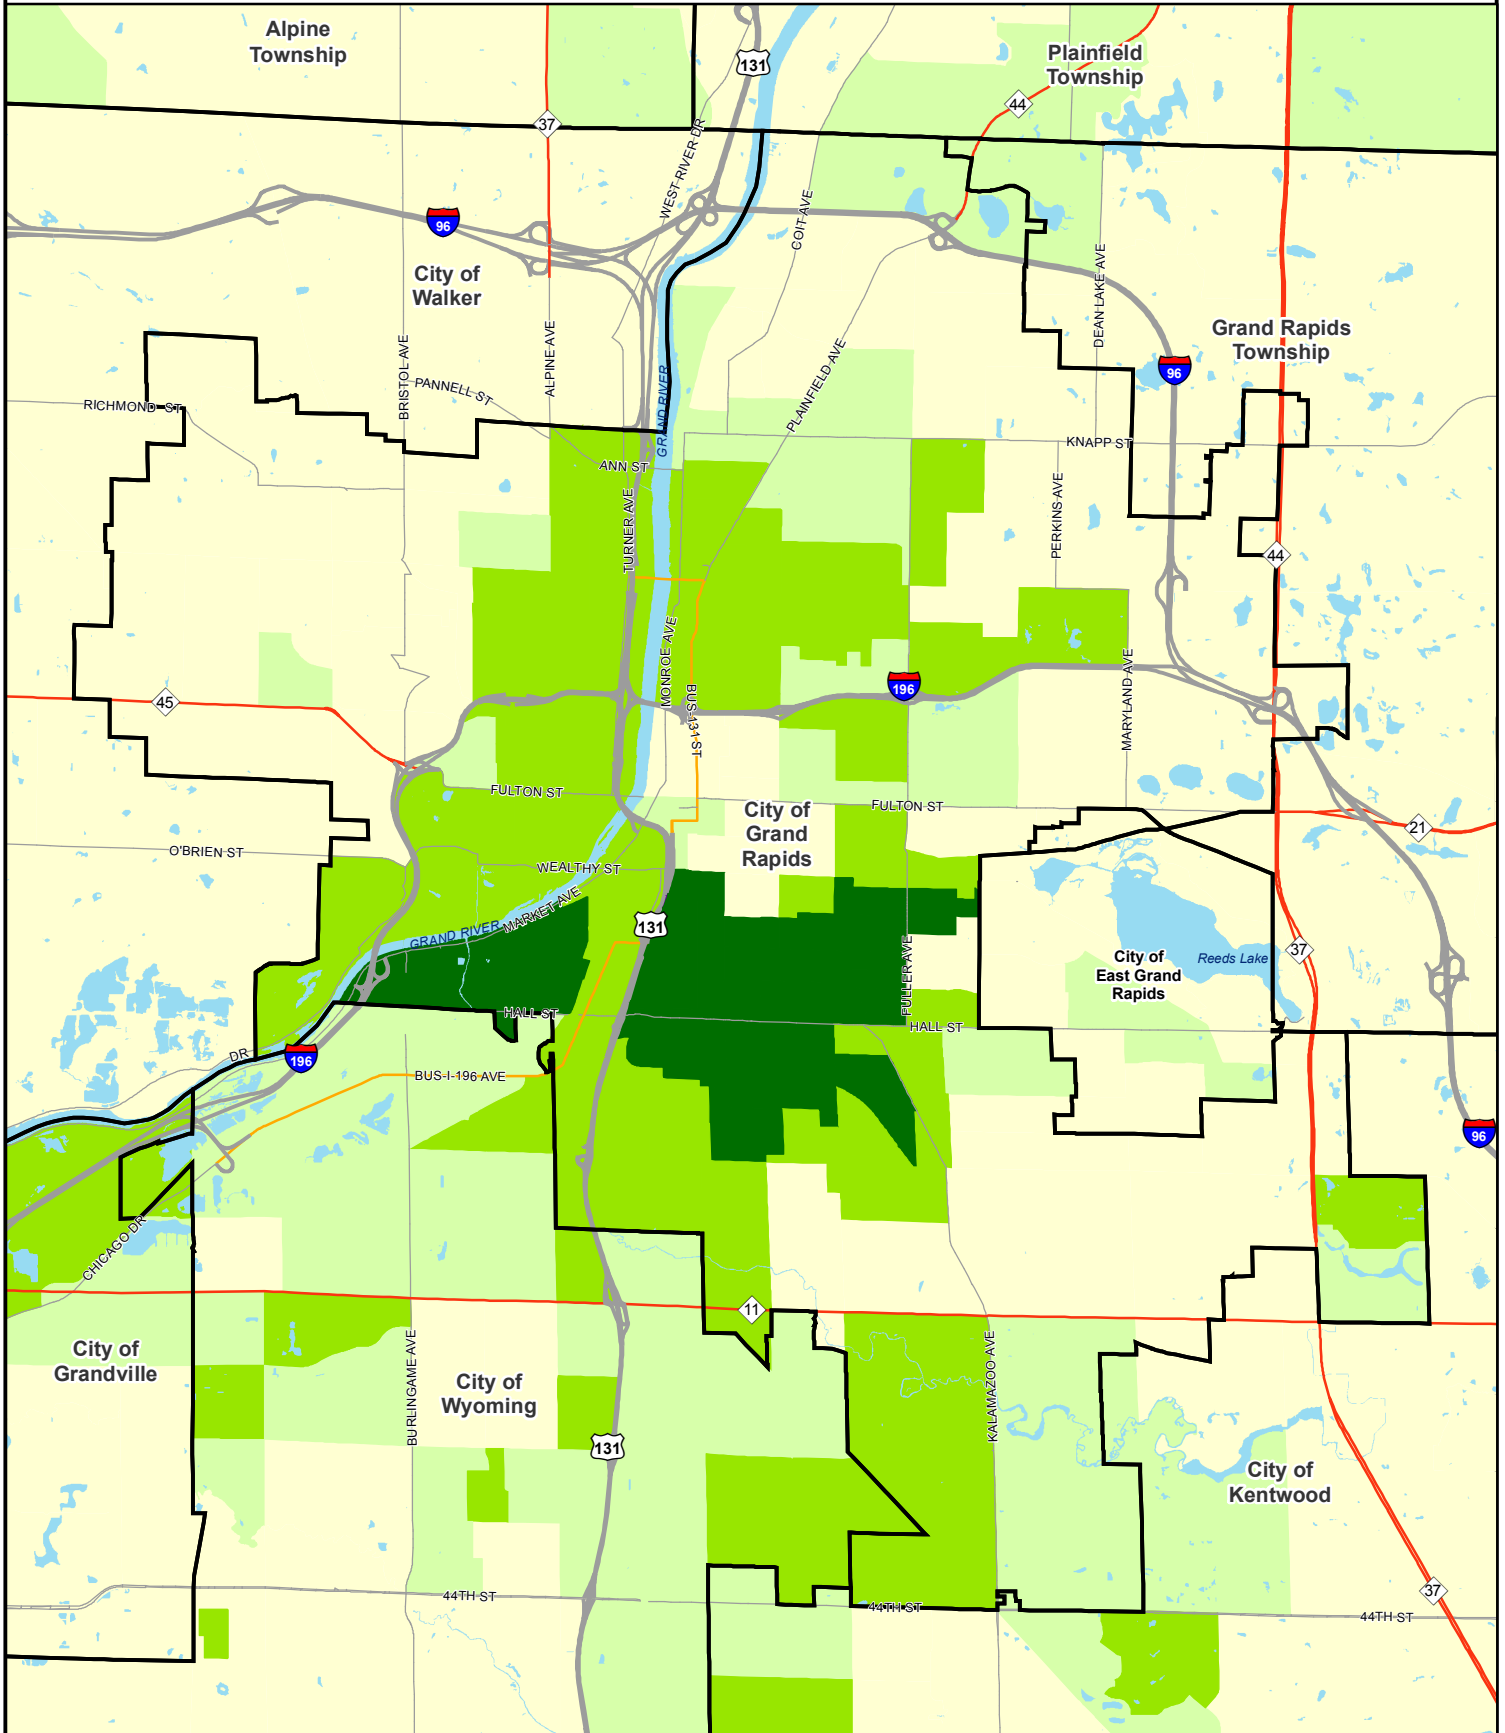

Single Female Headed Family Households in 2000

Universe: Households

Geography: Census Block Groups, Grand Rapids, MI

Community Research Institute
Dorothy A. Johnson Center for Philanthropy
and Nonprofit Leadership
Grand Valley State University
Date: December, 2008
Prepared by: Joseph Severson
Projection: Michigan South- NAD 83 Int. feet
Sources: 2000 U.S. Census Bureau Table: SF1 P18
REGIS