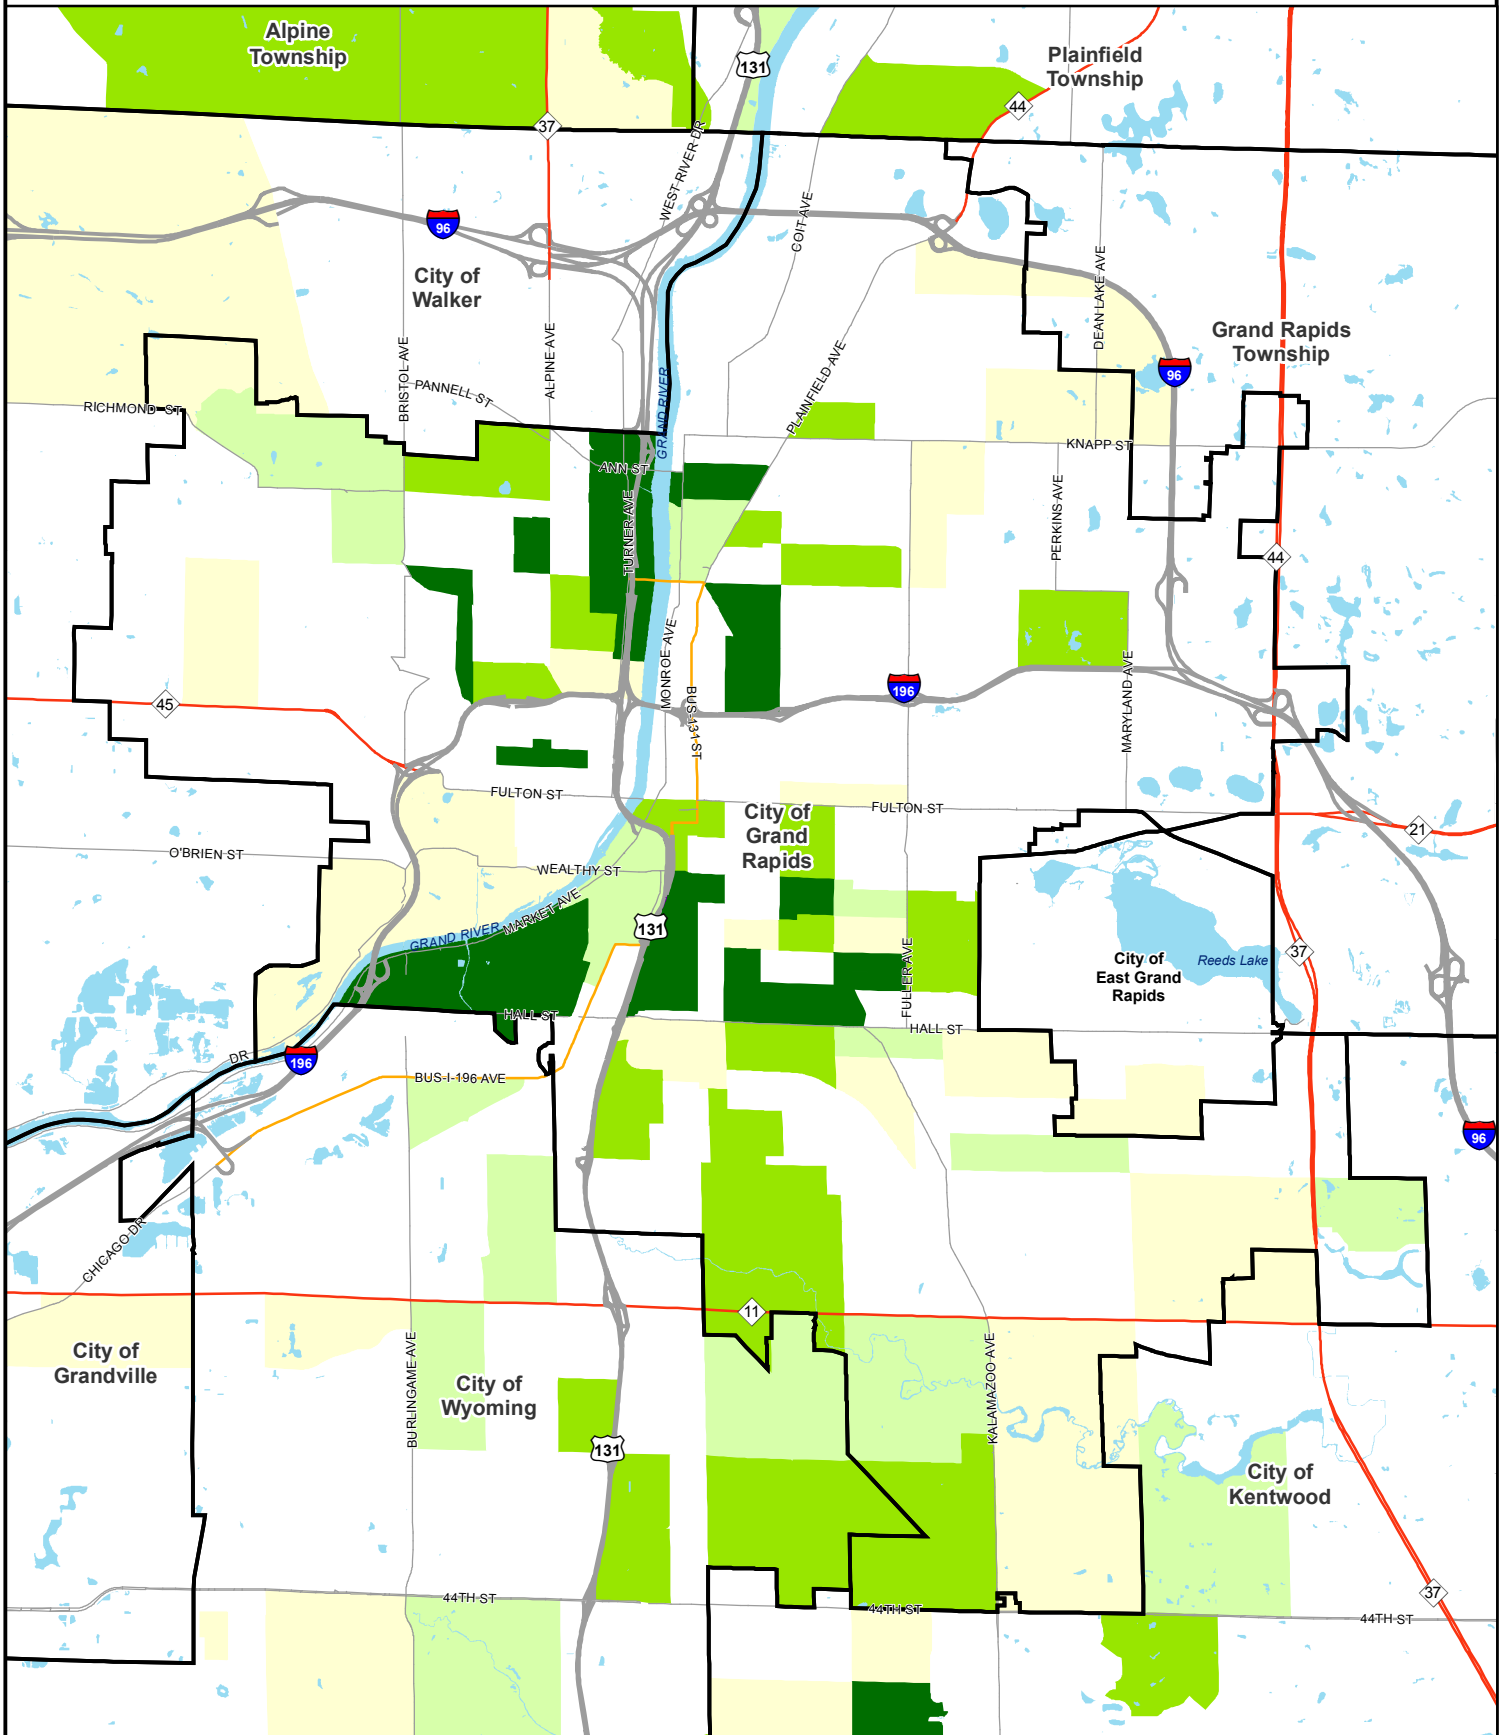

12-2008

Single Female Headed Household Unemployment Rate, Grand Rapids, MI 2000

Community Research Institute-Johnson Center

Follow this and additional works at: <https://scholarworks.gvsu.edu/jcpmaps>

Part of the [Demography, Population, and Ecology Commons](#)

ScholarWorks Citation

Community Research Institute-Johnson Center, "Single Female Headed Household Unemployment Rate, Grand Rapids, MI 2000" (2008). *Community Maps*. 11.
<https://scholarworks.gvsu.edu/jcpmaps/11>

Single Female Headed Household Unemployment Rate in 2000

Universe: Families in Labor Force

Geography: Census Block Groups, Grand Rapids, MI.

Single Female Headed Household Unemployment Rate

0 0.5 1 2 3 Miles