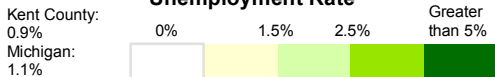

Single Female Headed Household Unemployment Rate in 2000

Universe: Families in Labor Force

Geography: Census Block Groups, Grand Rapids, MI.

Single Female Headed Household Unemployment Rate

0 0.5 1 2 3 Miles