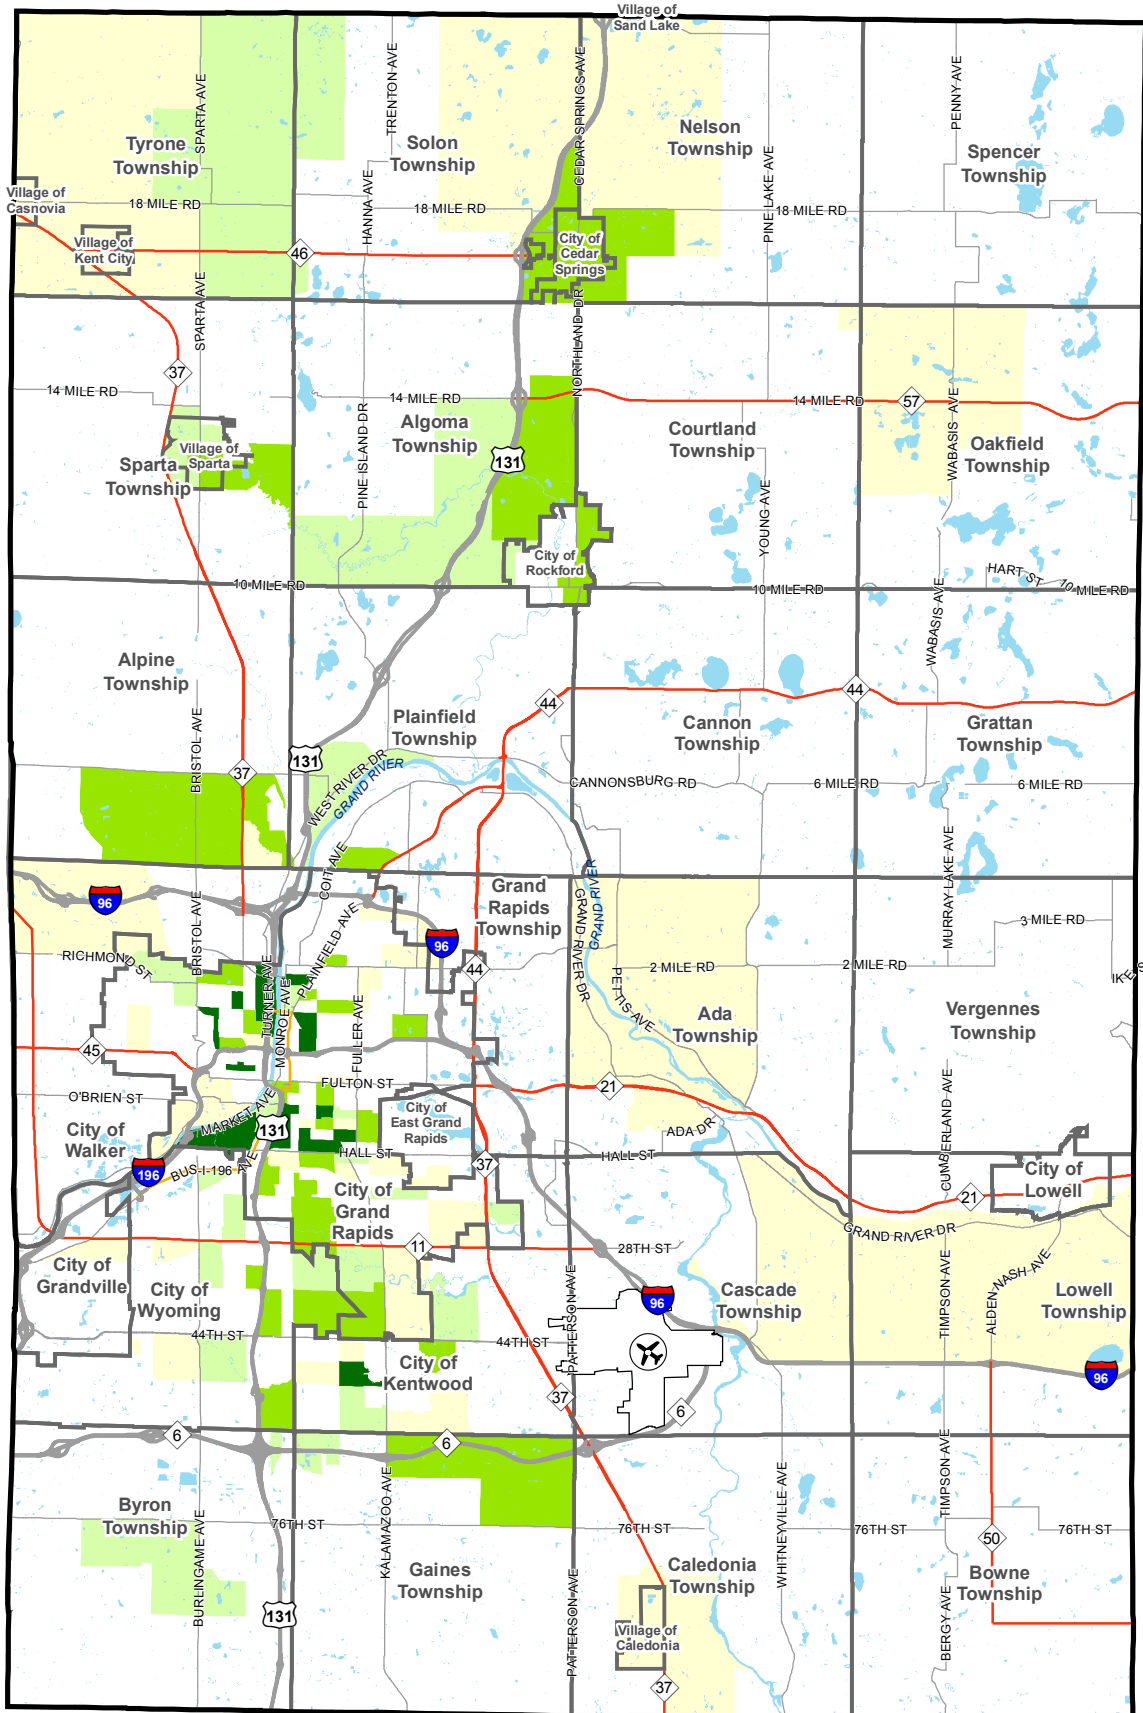

Single Female Headed Household Unemployment Rate in 2000

Universe: Families in Labor Force

Geography: Census Block Groups, Kent County, MI.

Single Female Headed Household Unemployment Rate

Kent County:
0.9%

Michigan:
1.1%

- Cities and Townships
- Lakes and Rivers
- Expressway
- Business Route
- State Highway
- Primary Street

Community Research Institute
Dorothy A. Johnson Center for Philanthropy
and Nonprofit Leadership
Grand Valley State University
Date: January 2009
Prepared by: Joseph Severson
Projection: Michigan South- NAD 83 Int. feet
Sources: 2000 U.S. Census Bureau Table: SF3 P44
REGIS