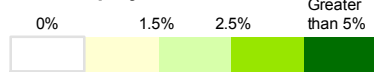

Single Female Headed Household Unemployment Rate

Kent County:
0.9%

Michigan:
1.1%

- Cities and Townships
- Lakes and Rivers
- Expressway
- Business Route
- State Highway
- Primary Street

Community Research Institute
Dorothy A. Johnson Center for Philanthropy
and Nonprofit Leadership
Grand Valley State University
Date: January 2009
Prepared by: Joseph Severson
Projection: Michigan South- NAD 83 Int. feet
Sources: 2000 U.S. Census Bureau Table: SF3 P44
REGIS