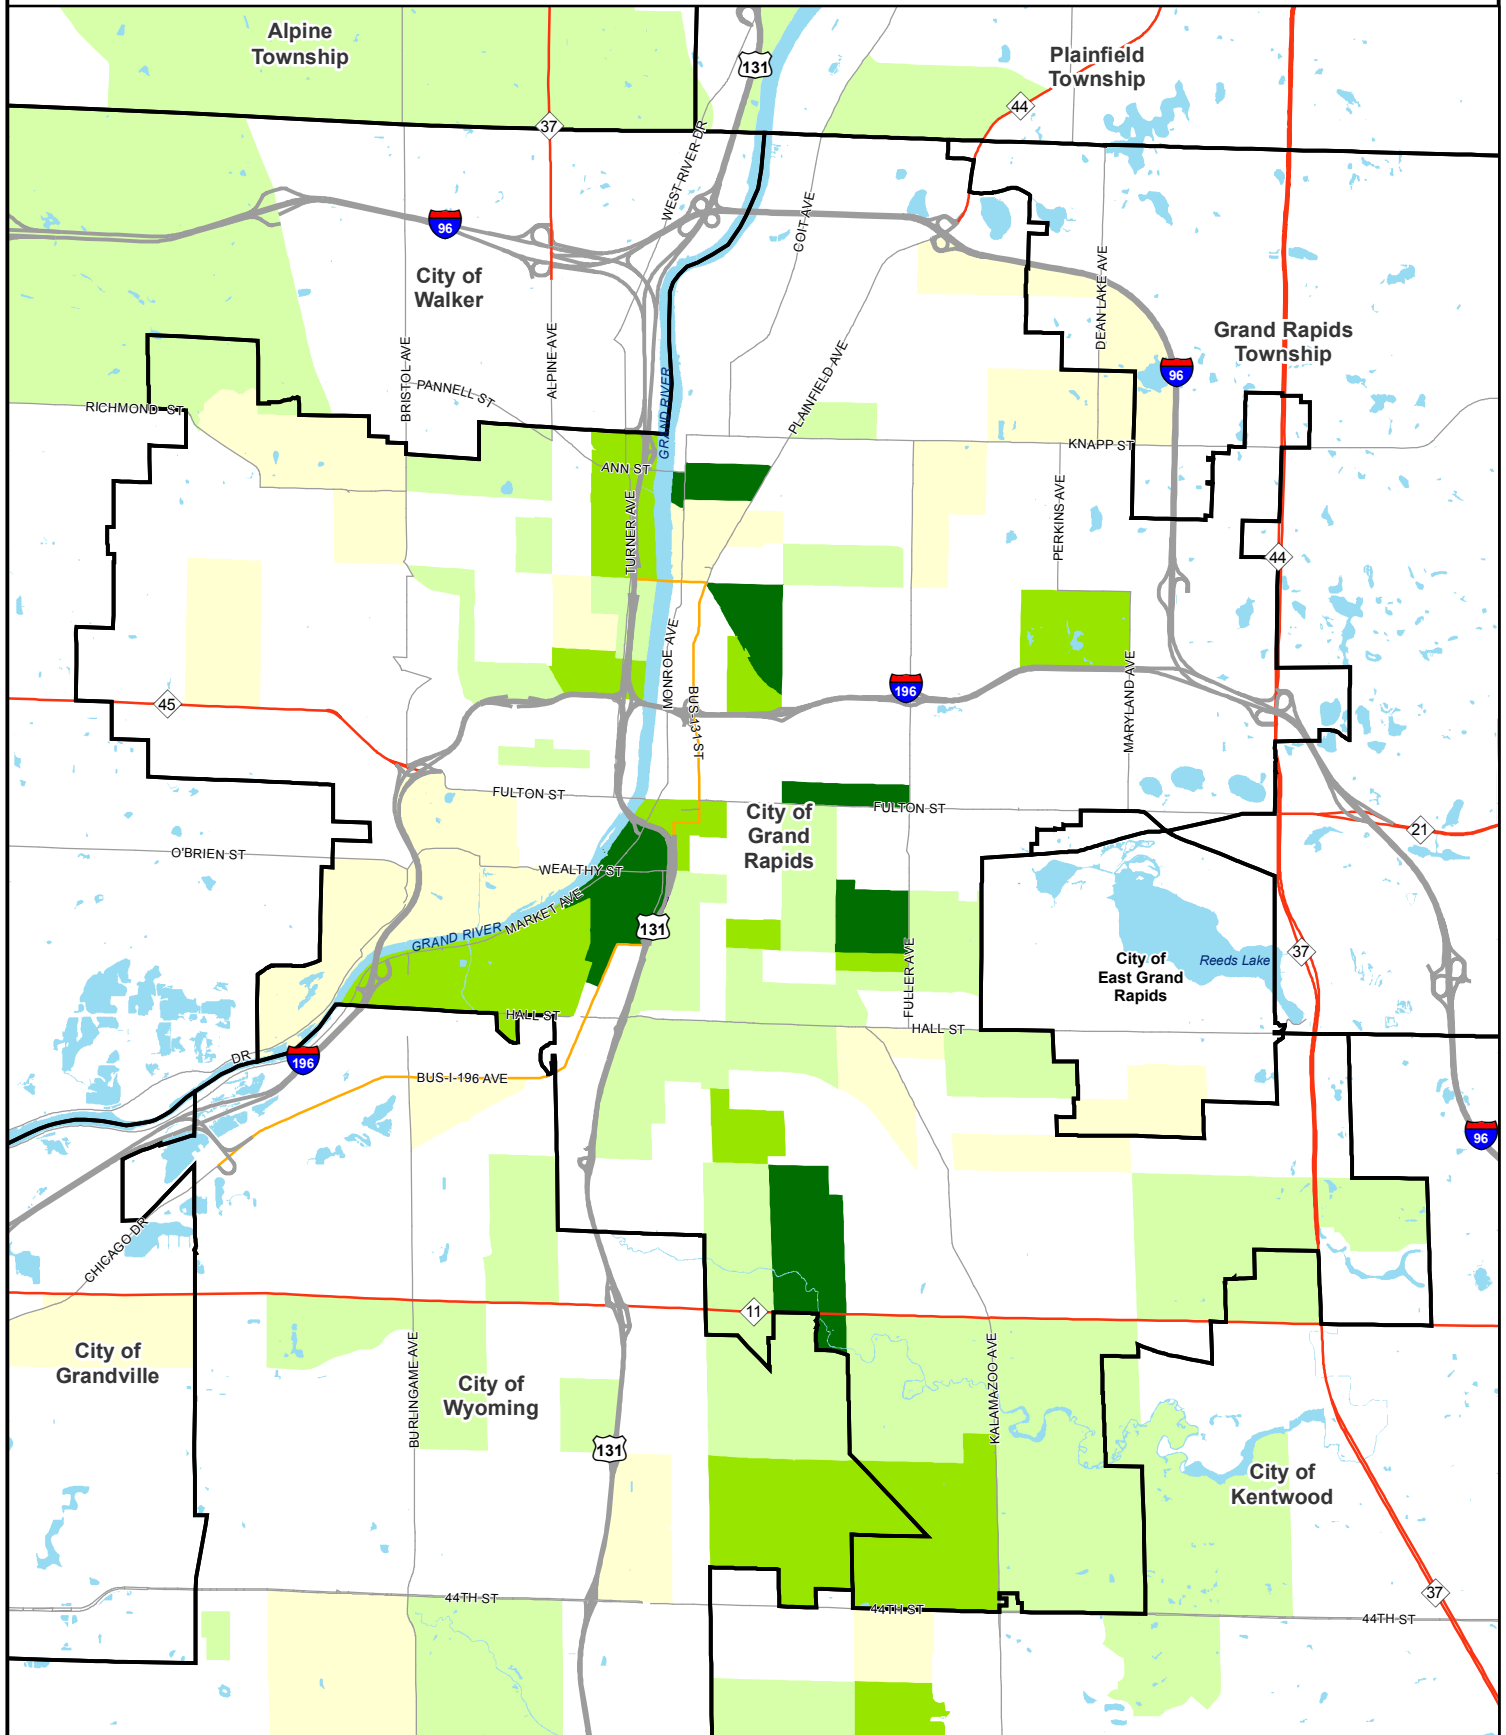

Single Female Headed Household Unemployment in 2000

Universe: Families in Labor Force

Geography: Census Block Groups, Grand Rapids, MI

Female Headed Household Unemployment

Kent County:
1,070
Michigan:
21,790

0 0.5 1 2 3 Miles

- Cities and Townships
- Lakes and Rivers
- Expressway
- Business Route
- State Highway
- Primary Street

Community Research Institute
Dorothy A. Johnson Center for Philanthropy
and Nonprofit Leadership
Grand Valley State University
Date: December, 2008
Prepared by: Joseph Severson
Projection: Michigan South- NAD 83 Int. feet
Sources: 2000 U.S. Census Bureau Table: SF3 P44
REGIS