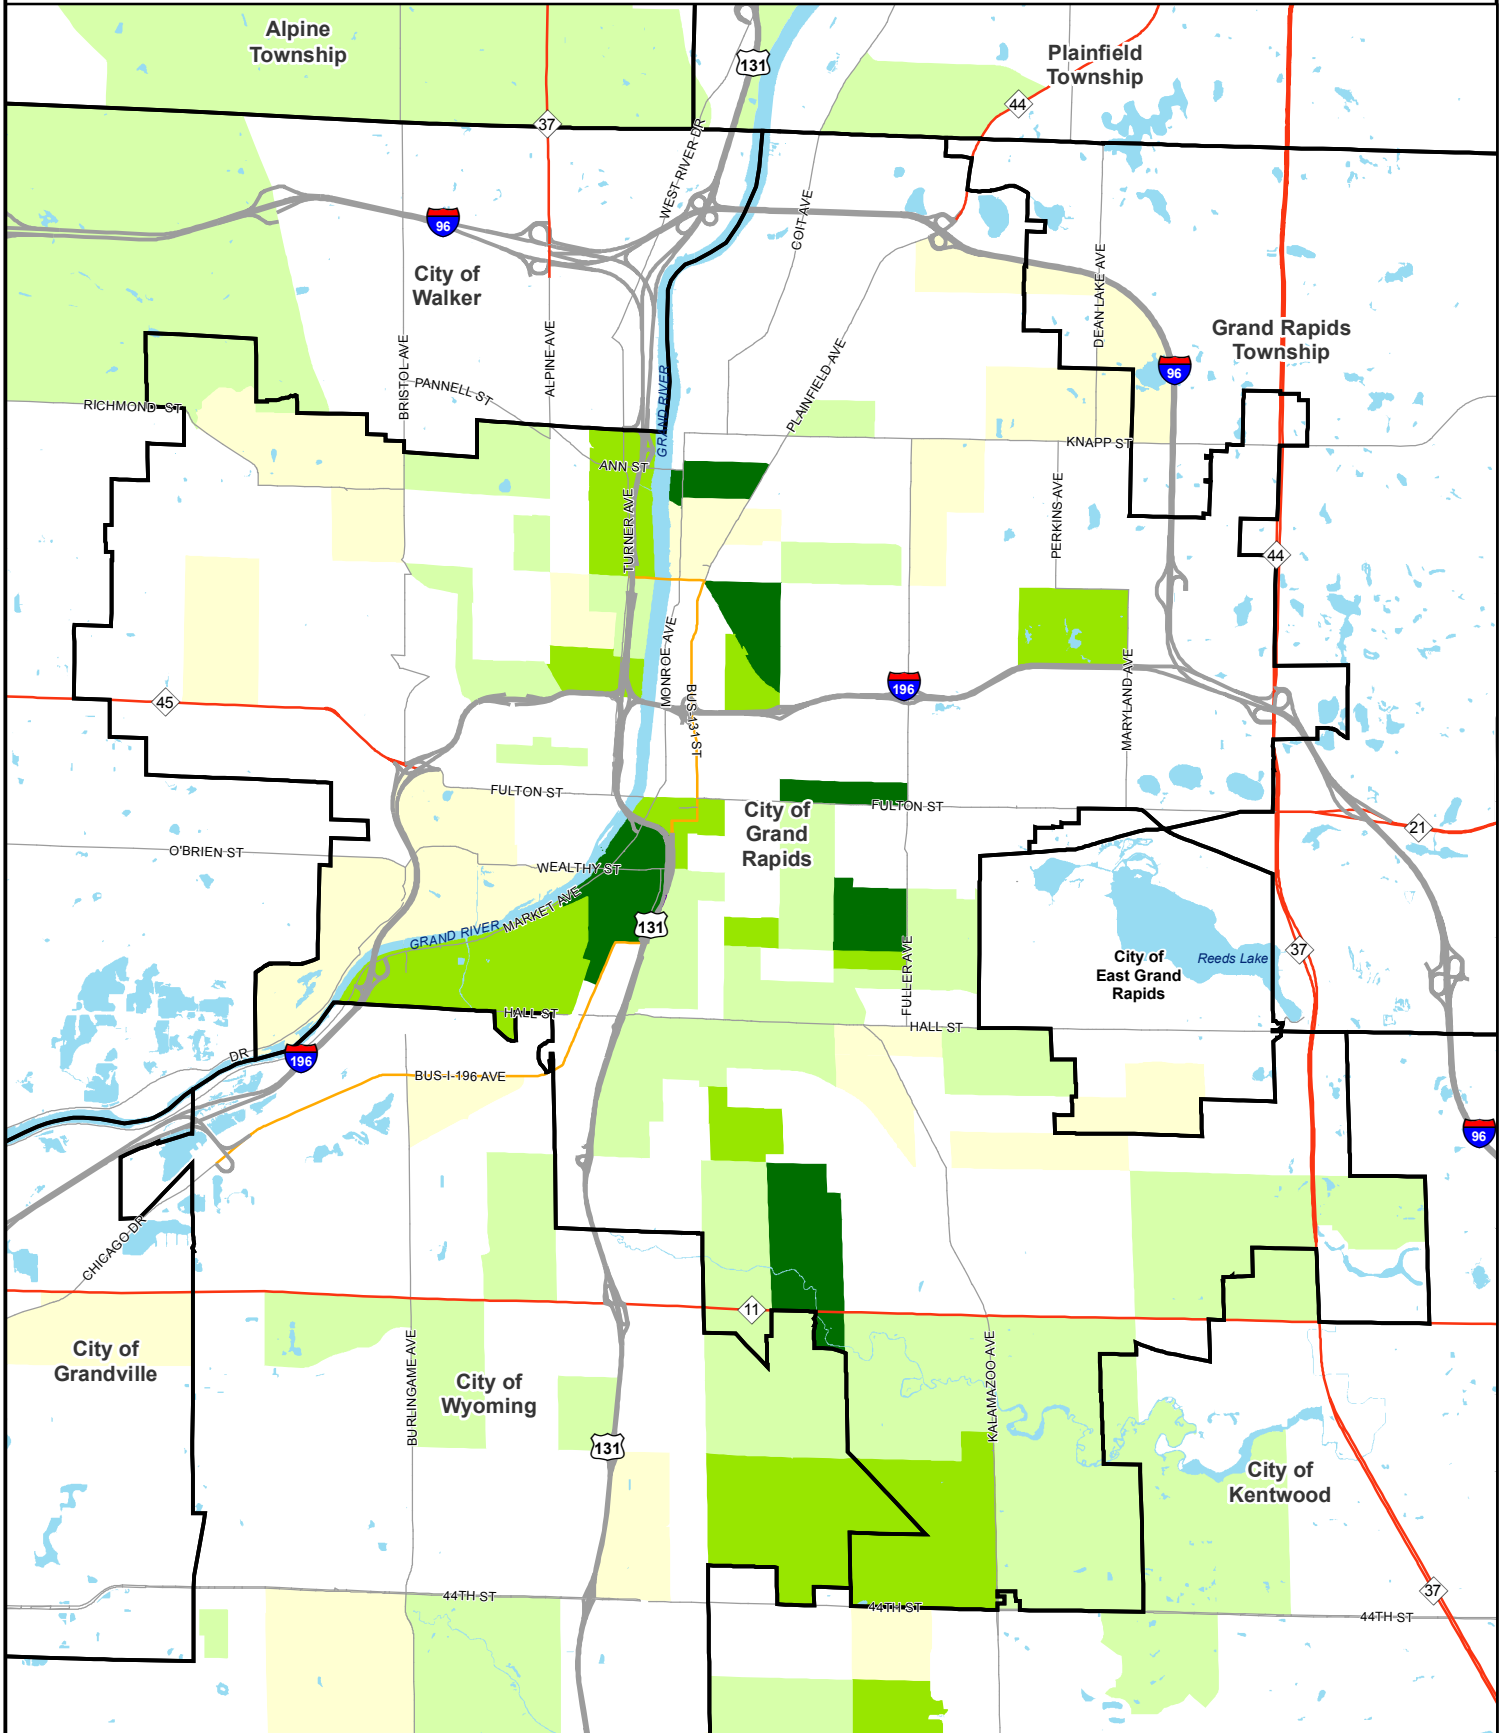

12-2008

Single Female Headed Household Unemployment, Grand Rapids, MI 2000

Community Research Institute-Johnson Center

Follow this and additional works at: <https://scholarworks.gvsu.edu/jcpmaps>

Part of the [Demography, Population, and Ecology Commons](#)

ScholarWorks Citation

Community Research Institute-Johnson Center, "Single Female Headed Household Unemployment, Grand Rapids, MI 2000" (2008). *Community Maps*. 9.
<https://scholarworks.gvsu.edu/jcpmaps/9>

Single Female Headed Household Unemployment in 2000

Universe: Families in Labor Force

Geography: Census Block Groups, Grand Rapids, MI

Female Headed Household Unemployment

Kent County:
1,070
Michigan:
21,790

0 0.5 1 2 3 Miles

- Cities and Townships
- Lakes and Rivers
- Expressway
- Business Route
- State Highway
- Primary Street

Community Research Institute
Dorothy A. Johnson Center for Philanthropy
and Nonprofit Leadership
Grand Valley State University
Date: December, 2008
Prepared by: Joseph Severson
Projection: Michigan South- NAD 83 Intl. feet
Sources: 2000 U.S. Census Bureau Table: SF3 P44
REGIS