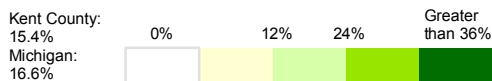

Single Parent Headed Family Households

- Cities and Townships
- Lakes and Rivers
- Expressway
- Business Route
- State Highway
- Primary Street

Community Research Institute
Dorothy A. Johnson Center for Philanthropy and Nonprofit Leadership
Grand Valley State University
Date: January, 2009
Prepared by: Joseph Severson
Projection: Michigan South- NAD 83 Int. feet
Sources: 2000 U.S. Census Bureau Table: SF1 P18
REGIS