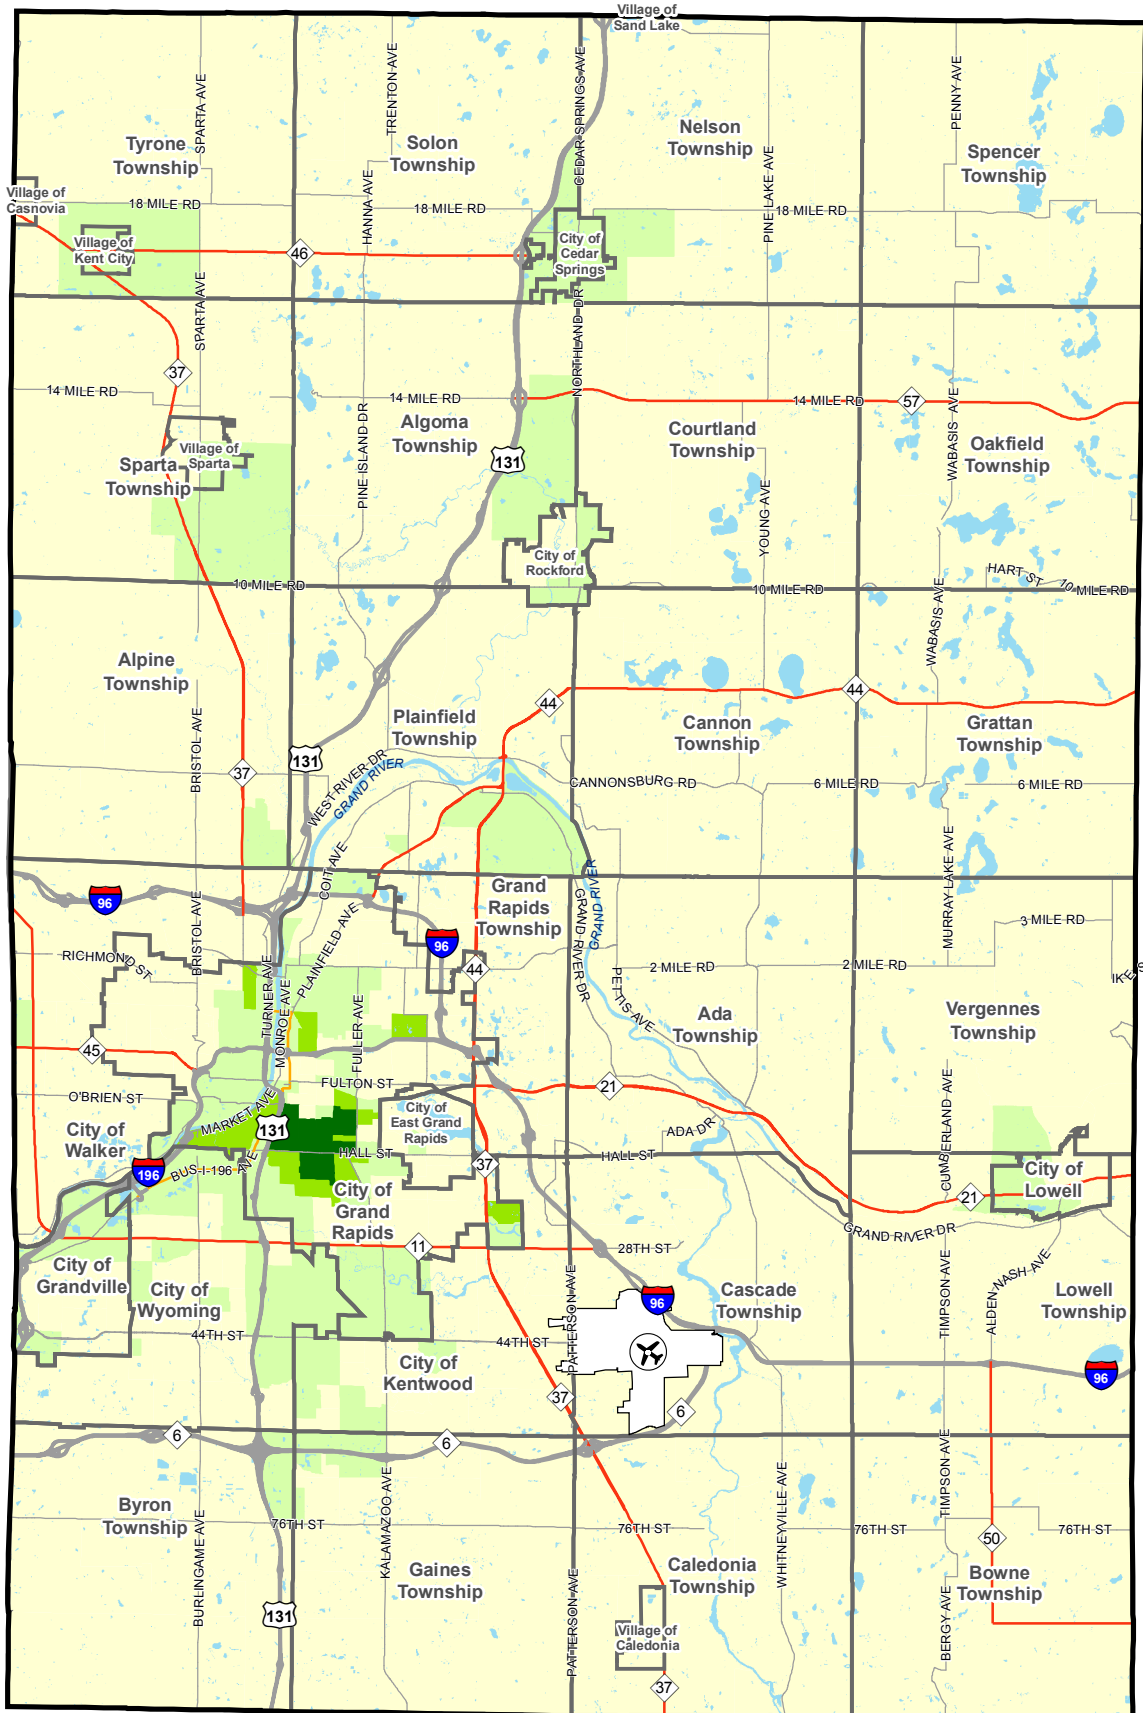

## Single Parent Headed Family Households, Kent County, MI 2000

Community Research Institute-Johnson Center

Follow this and additional works at: <https://scholarworks.gvsu.edu/jcpmaps>

Part of the [Demography, Population, and Ecology Commons](#)

### ScholarWorks Citation

Community Research Institute-Johnson Center, "Single Parent Headed Family Households, Kent County, MI 2000" (2009). *Community Maps*. 6.

<https://scholarworks.gvsu.edu/jcpmaps/6>

# Single Parent Headed Family Households in 2000

Universe: Families in Labor Force

Geography: Census Block Groups, Kent County, MI